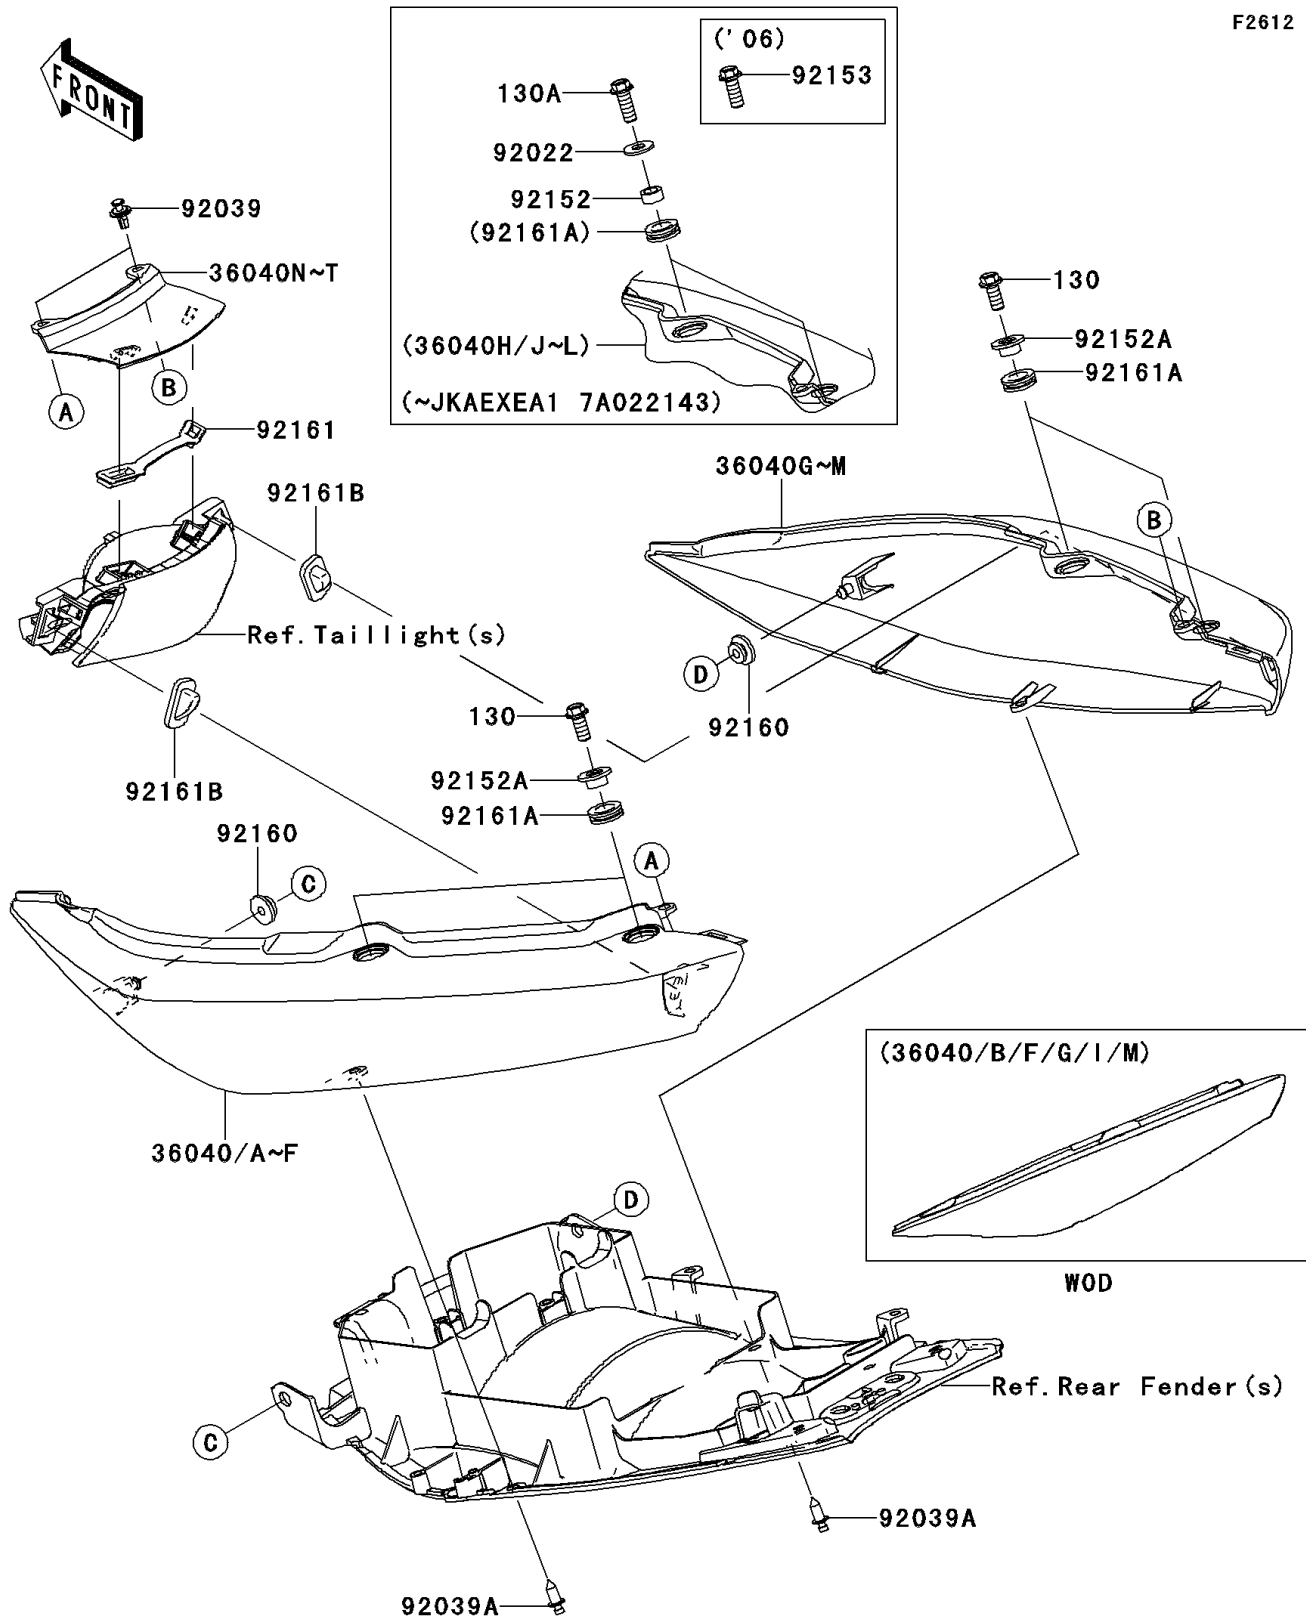

2006 NINJA® 650R PARTS DIAGRAM

Seat Cover

F2612

2006 NINJA® 650R PARTS LIST

Seat Cover

ITEM NAME	PART NUMBER	QUANTITY
COVER-TAIL,LH,EBONY (Ref # 36040A)	36040-0037-H8	1
COVER-TAIL,LH,G.SILVER (Ref # 36040D)	36040-0037-474	1
COVER-TAIL,RH,EBONY (Ref # 36040H)	36040-0038-H8	1
COVER-TAIL,RH,G.SILVER (Ref # 36040K)	36040-0038-474	1
COVER-TAIL,CNT,EBONY (Ref # 360400)	36040-0039-H8	1
COVER-TAIL,CNT,G.SILVER (Ref # 36040R)	36040-0039-474	1
WASHER,8.5X20X1.6,BLACK (Ref # 92022)	92022-1317	1
RIVET (Ref # 92039)	92039-1227	1
RIVET (Ref # 92039A)	92039-1283	1
COLLAR,9.2X13.8X6.5 (Ref # 92152)	92152-0312	1
BOLT,FLANGED,8X20 (Ref # 92153)	92153-1503	1
DAMPER (Ref # 92160)	92160-1613	1
DAMPER,TAIL LAMP (Ref # 92161)	92161-0191	1
DAMPER (Ref # 92161A)	92161-0279	1
DAMPER (Ref # 92161B)	92161-0280	1