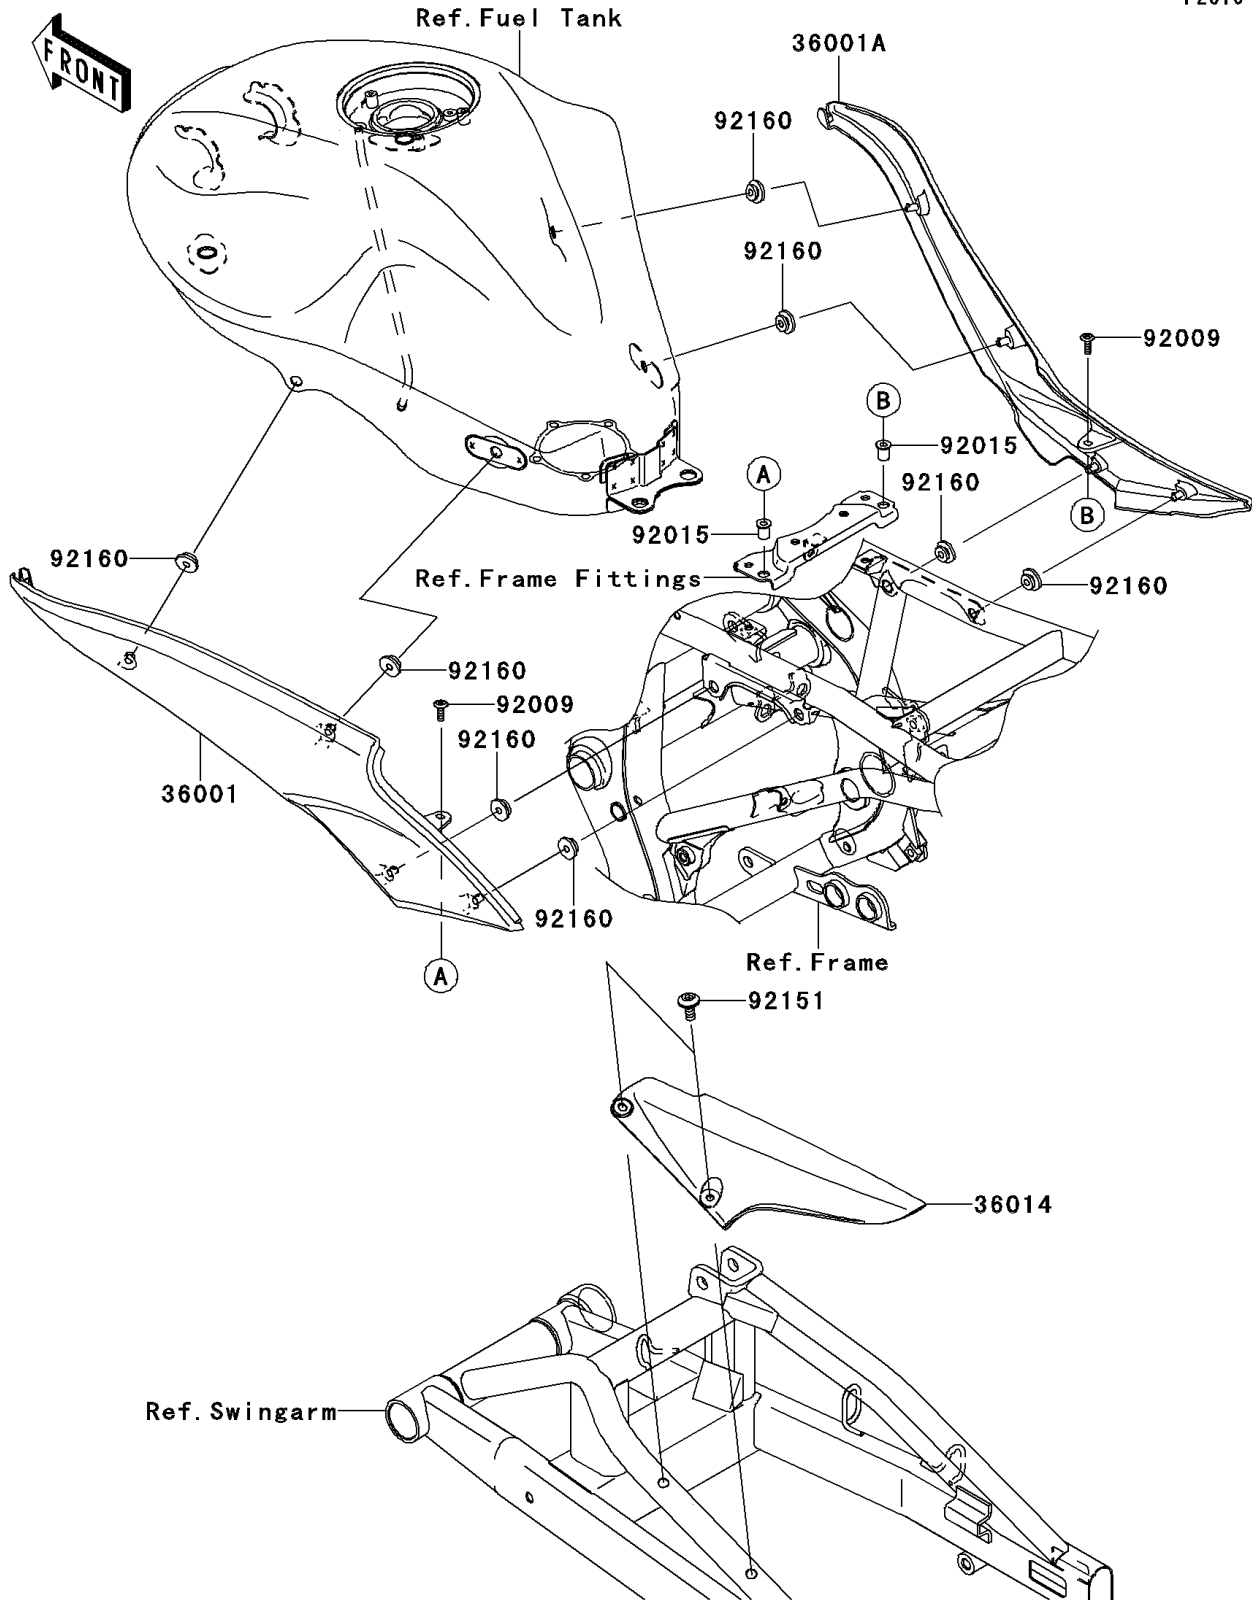

## 2006 NINJA® 650R PARTS DIAGRAM

Side Covers/Chain Cover

F2610

## 2006 NINJA® 650R PARTS LIST

Side Covers/Chain Cover

ITEM NAME	PART NUMBER	QUANTITY
COVER-SIDE,LH,F.BLACK (Ref # 36001)	36001-0063-6Z	1
COVER-SIDE,RH,F.BLACK (Ref # 36001A)	36001-0064-6Z	1
CASE-CHAIN (Ref # 36014)	36014-0027	1
SCREW,5X16 (Ref # 92009)	92009-1909	1
NUT,WELL,5MM (Ref # 92015)	92015-1757	1
BOLT,SOCKET,6X14 (Ref # 92151)	92151-1654	1
DAMPER (Ref # 92160)	92160-1613	1