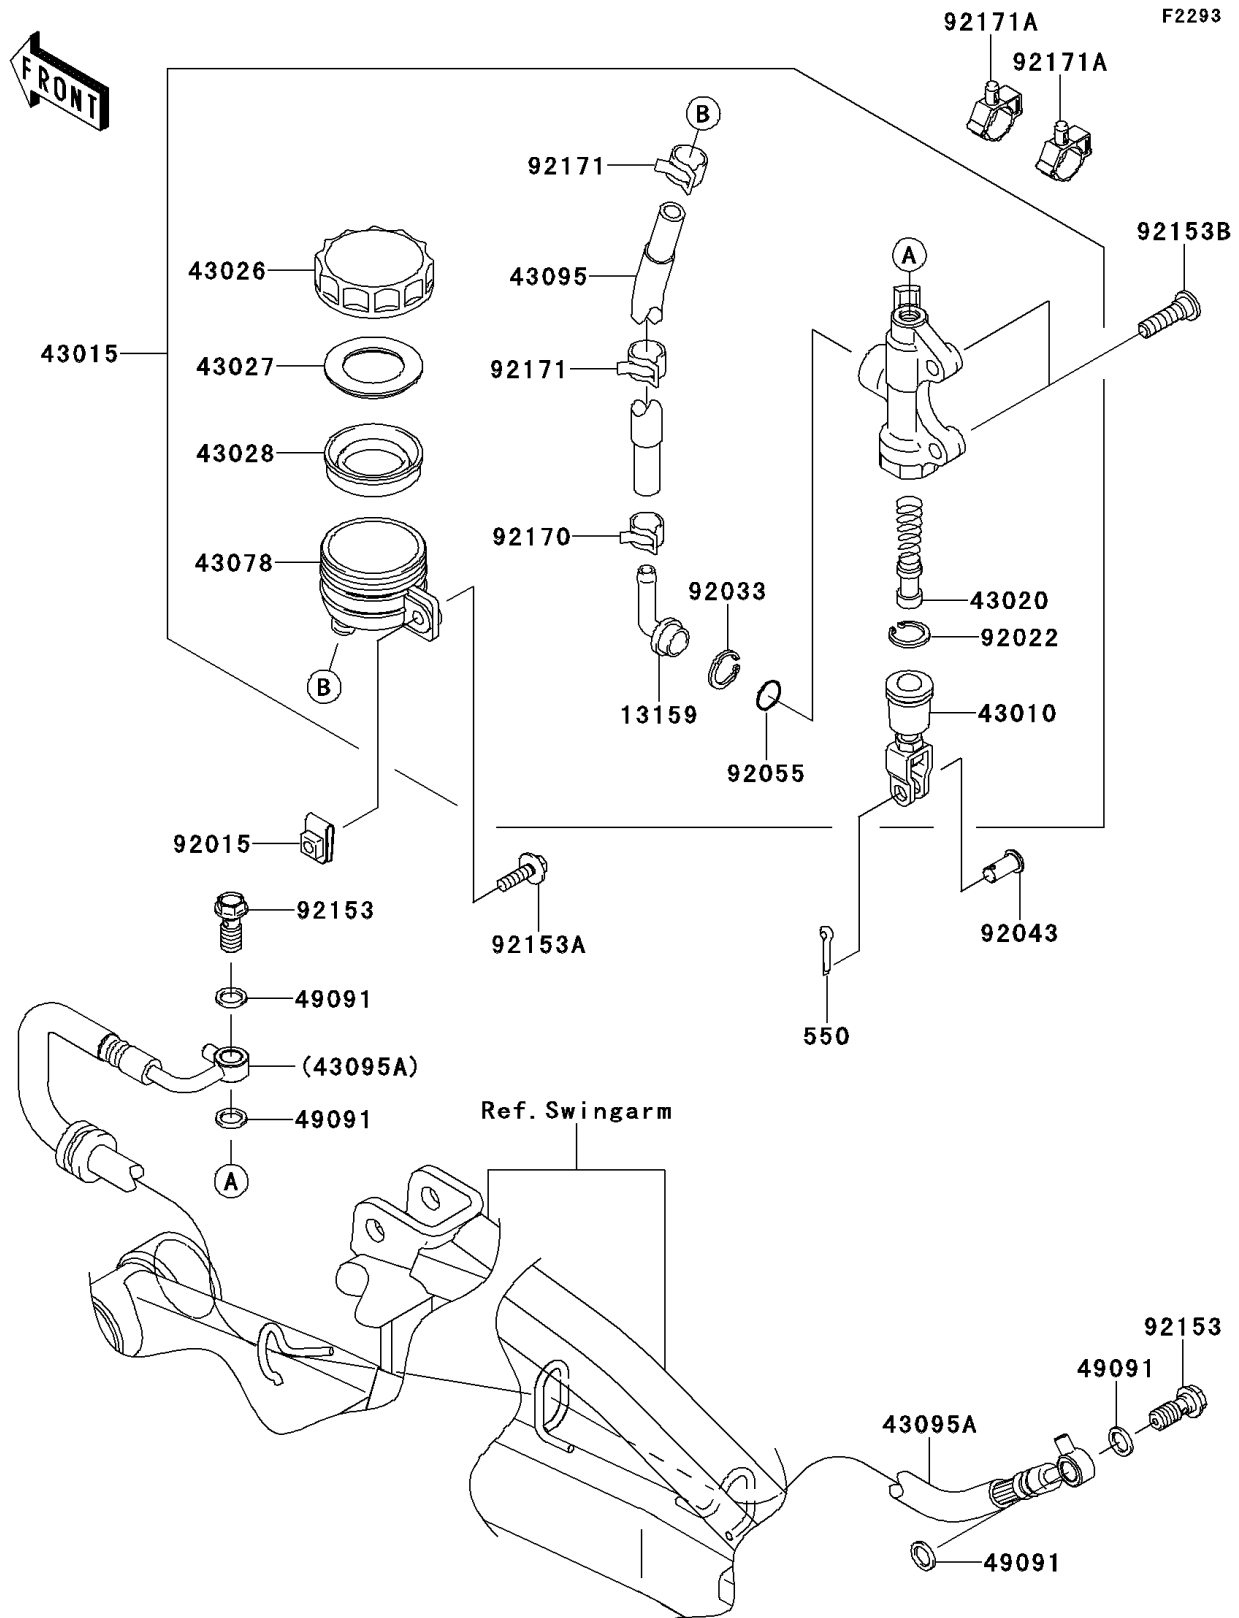

2006 NINJA® 650R PARTS DIAGRAM

Rear Master Cylinder

2006 NINJA® 650R PARTS LIST

Rear Master Cylinder

ITEM NAME	PART NUMBER	QUANTITY
PIN-COTTER,2.0X15 (Ref # 550)	550D2015	1
CONNECTOR (Ref # 13159)	13159-1056	1
ROD-ASSY-BRAKE (Ref # 43010)	43010-1074	1
CYLINDER-ASSY-MASTER,RR (Ref # 43015)	43015-0068	1
PISTON-COMP-BRAKE (Ref # 43020)	43020-1094	1
CAP-BRAKE (Ref # 43026)	43026-1051	1
PLATE-DIAPHRAGM (Ref # 43027)	43027-1051	1
DIAPHRAGM,MASTER CYLINDER (Ref # 43028)	43028-1057	1
RESERVOIR,RR MASTER CYLINDER (Ref # 43078)	43078-1082	1
HOSE-BRAKE,RR MASTER CYLINDER (Ref # 43095)	43095-0193	1
HOSE-BRAKE,RR (Ref # 43095A)	43095-0238	1
WASHER-SEAL,10.1X14.5X1.5 (Ref # 49091)	49091-0001	1
NUT,6MM (Ref # 92015)	92015-1602	1
WASHER,CIRCRIP (Ref # 92022)	92022-1601	1
RING-SNAP,20.5MM (Ref # 92033)	92033-1186	1
PIN,8X17 (Ref # 92043)	92043-0104	1
RING-O,MASTER CYLINDER (Ref # 92055)	92055-1251	1
BOLT,OIL,L=23 (Ref # 92153)	92153-0627	1
BOLT,6X22 (Ref # 92153A)	92153-0725	1
BOLT,SOCKET,8X30 (Ref # 92153B)	92153-1624	1
CLAMP,HOSE (Ref # 92170)	92170-1091	1
CLAMP,HOSE (Ref # 92171)	92171-0463	1
CLAMP (Ref # 92171A)	92171-0955	1