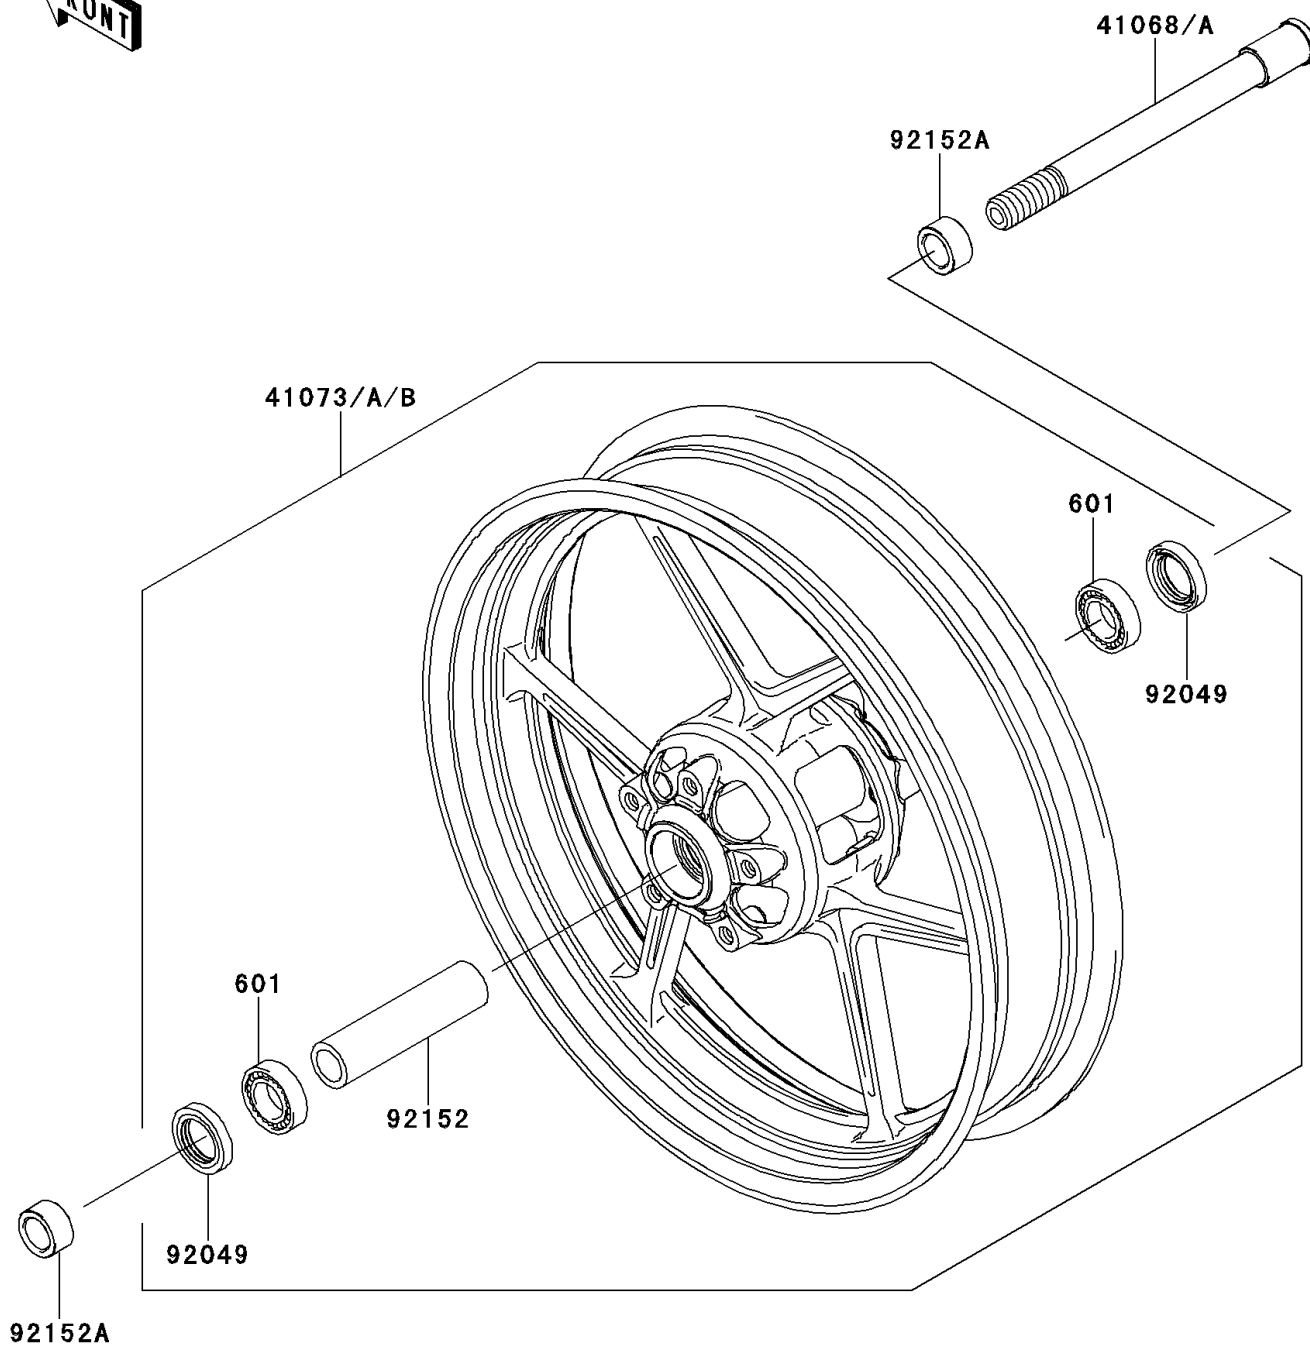

## 2006 NINJA® 650R PARTS DIAGRAM

Front Wheel

F2230

Ref. Tires

## 2006 NINJA® 650R PARTS LIST

Front Wheel

ITEM NAME	PART NUMBER	QUANTITY
BEARING-BALL,#6004UUC3 (Ref # 601)	601B6004UU	1
AXLE,FR (Ref # 41068)	41068-0017	1
WHEEL-ASSY,FR,GRAYSTONE (Ref # 41073B)	41073-0053-2A	1
SEAL-OIL,BJN30427-C3 (Ref # 92049)	92049-1057	1
COLLAR,FR HUB,L=115 (Ref # 92152)	92152-0087	1
COLLAR,FR AXLE,L=15.5 (Ref # 92152A)	92152-0310	1