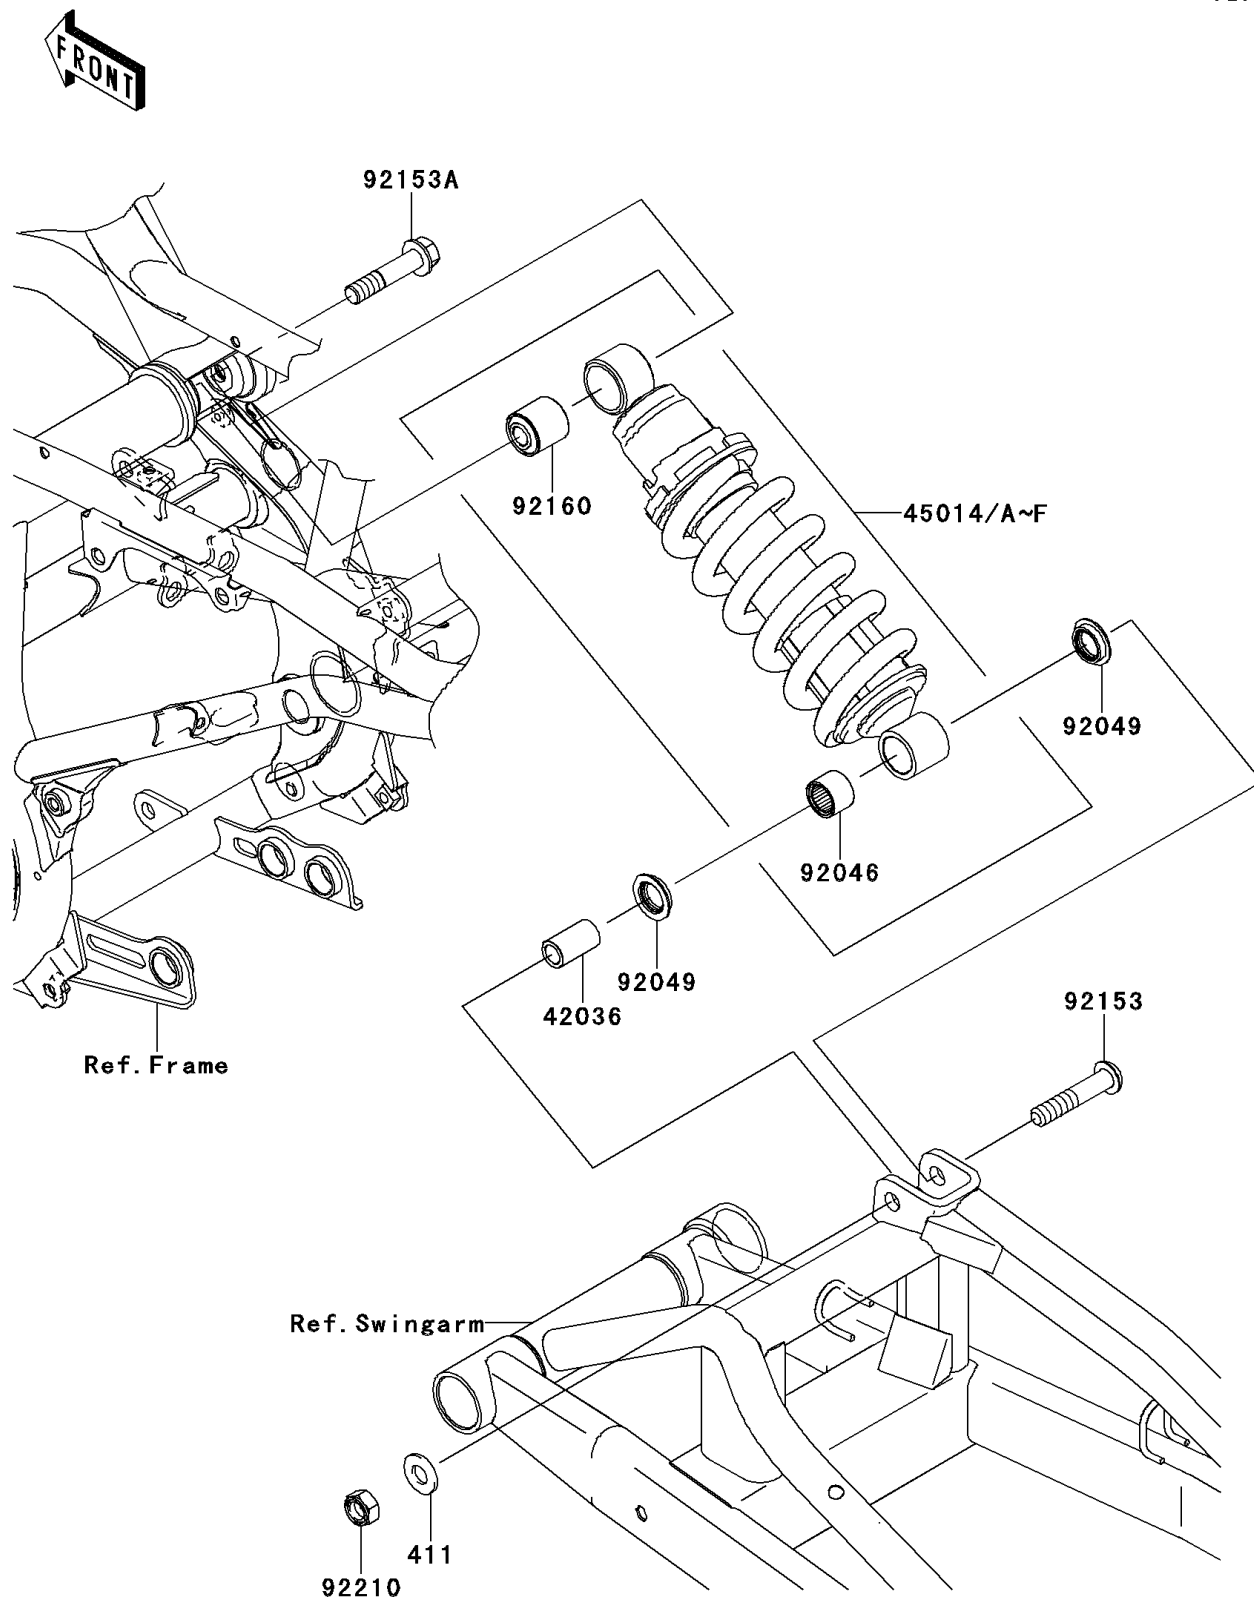

## 2006 NINJA® 650R PARTS DIAGRAM

Suspension/Shock Absorber

F2151

## 2006 NINJA® 650R PARTS LIST

Suspension/Shock Absorber

ITEM NAME	PART NUMBER	QUANTITY
WASHER-PLAIN,12MM (Ref # 411)	411AA1200	1
SLEEVE,12.1X18X32 (Ref # 42036)	42036-0024	1
SHOCKABSORBER,P.RED (Ref # 45014C)	45014-0119-796	1
BEARING-NEEDLE,SFYZM182417 (Ref # 92046)	92046-1272	1
SEAL-OIL,KCR MF018N1 (Ref # 92049)	92049-1493	1
BOLT,SOCKET,12X60 (Ref # 92153)	92153-1484	1
BOLT,FLANGED,12X55 (Ref # 92153A)	92153-1766	1
DAMPER,SHOCKABSORBER (Ref # 92160)	92160-1161	1
NUT,LOCK,12MM (Ref # 92210)	92210-0300	1
SHOCKABSORBER,M.GOLD (Ref # 45014B)	45014-0119-794	1