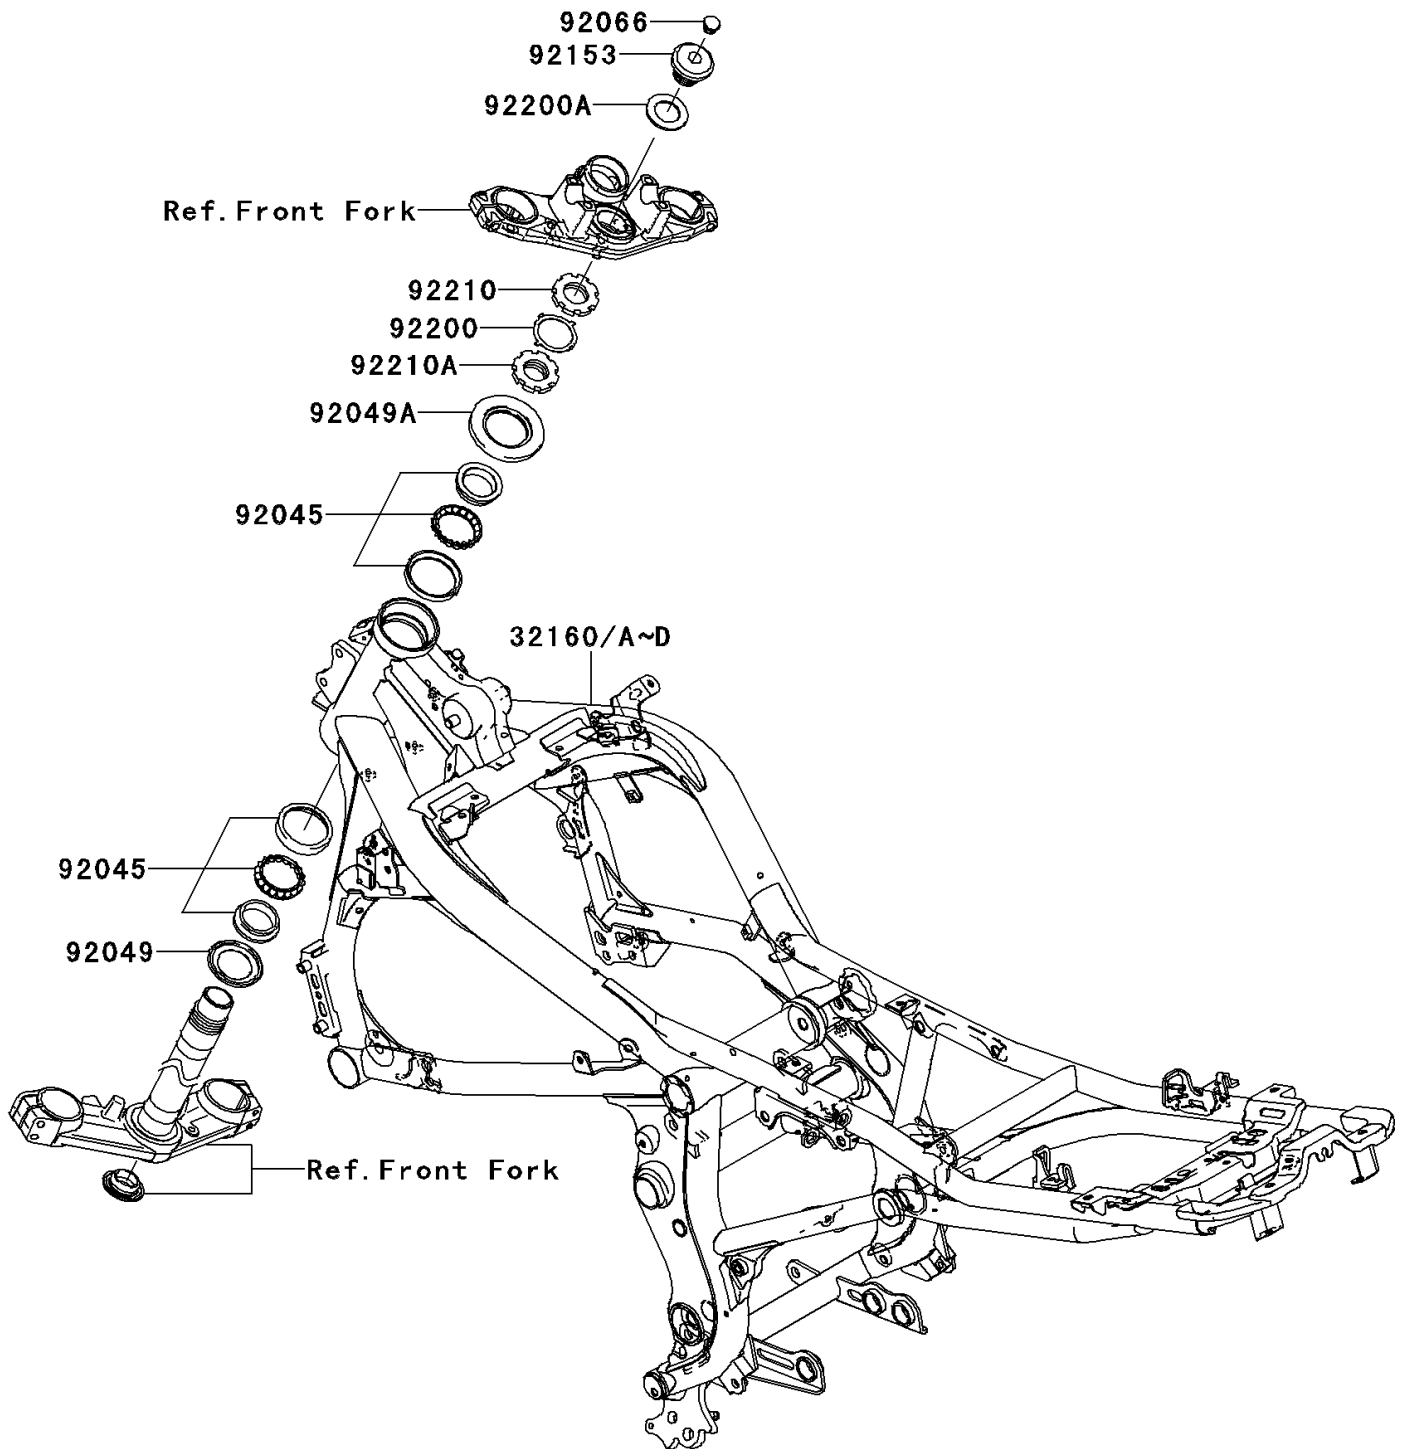

## 2006 NINJA® 650R PARTS DIAGRAM

Frame

F2120

## 2006 NINJA® 650R PARTS LIST

Frame

ITEM NAME	PART NUMBER	QUANTITY
FRAME-COMP,P.RED (Ref # 32160B)	32160-0173-796	1
BEARING-BALL,SF07A17PX1V1 (Ref # 92045)	92045-1384	1
SEAL-OIL,DS35X55X4 (Ref # 92049)	92049-0022	1
SEAL-OIL,MX043N2 (Ref # 92049A)	92049-1483	1
PLUG (Ref # 92066)	92066-0071	1
BOLT,26MM (Ref # 92153)	92153-0474	1
WASHER (Ref # 92200)	92200-0036	1
WASHER,27X42X2.3 (Ref # 92200A)	92200-0081	1
NUT,STEERING STEM 35MM (Ref # 92210)	92210-0062	1
NUT,STEERING STEM,35MM (Ref # 92210A)	92210-0077	1
FRAME-COMP,M.BRONZE (Ref # 32160A)	32160-0173-793	1