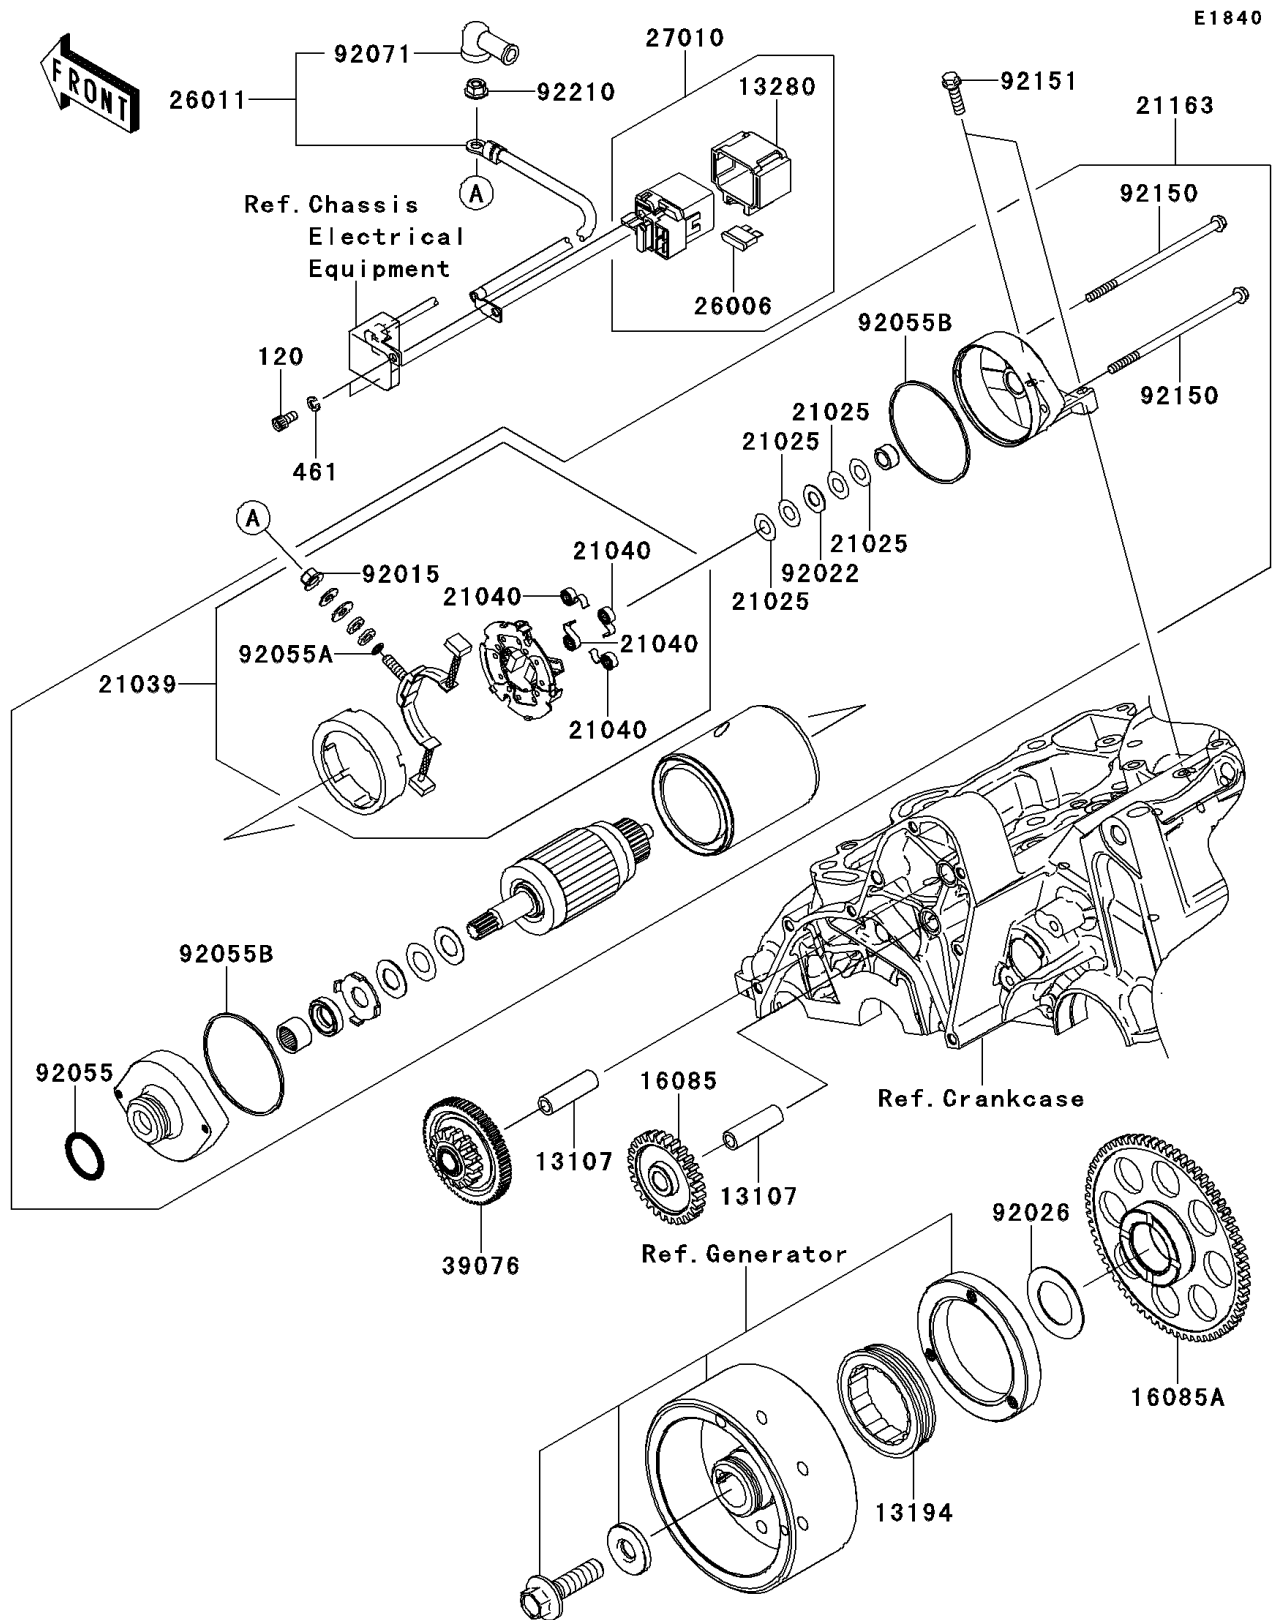

## 2006 NINJA® 650R PARTS DIAGRAM

Starter Motor(-ER650AE046804)

## 2006 NINJA® 650R PARTS LIST

Starter Motor(-ER650AE046804)

ITEM NAME	PART NUMBER	QUANTITY
BOLT-SOCKET,5X10 (Ref # 120)	120S0510	1
WASHER-SPRING,5MM,BLACK (Ref # 461)	461K0500	1
SHAFT,IDLE GEAR (Ref # 13107)	13107-1106	1
CLUTCH-ONEWAY (Ref # 13194)	13194-1083	1
HOLDER (Ref # 13280)	13280-1263	1
GEAR,IDLE,28T (Ref # 16085)	16085-0074	1
GEAR,67T (Ref # 16085A)	16085-0076	1
WASHER,9.1X18X0.2 (Ref # 21025)	21025-011	1
BRUSH,CARBON (Ref # 21039)	21039-1060	1
SPRING-BRUSH (Ref # 21040)	21040-1055	1
STARTER-ELECTRIC (Ref # 21163)	21163-0027	1
FUSE,30A-G (Ref # 26006)	26006-1006	1
WIRE-LEAD (Ref # 26011)	26011-0083	1
SWITCH,MAGNETIC (Ref # 27010)	27010-1446	1
LIMITER,16T&66T (Ref # 39076)	39076-0006	1
NUT,STARTER MOTOR (Ref # 92015)	92015-1476	1
WASHER,9.1X18X0.8 (Ref # 92022)	92022-1132	1
SPACER,29.1X47.5X1.2 (Ref # 92026)	92026-087	1
RING-O (Ref # 92055)	92055-1276	1
RING-O,4.5X2.0 (Ref # 92055A)	92055-1370	1
RING-O,STARTER MOTOR (Ref # 92055B)	92055-1381	1
GROMMET (Ref # 92071)	92071-0024	1
BOLT,5X110 (Ref # 92150)	92150-1143	1
BOLT,6X22 (Ref # 92151)	92151-1937	1
NUT,6MM (Ref # 92210)	92210-0188	1