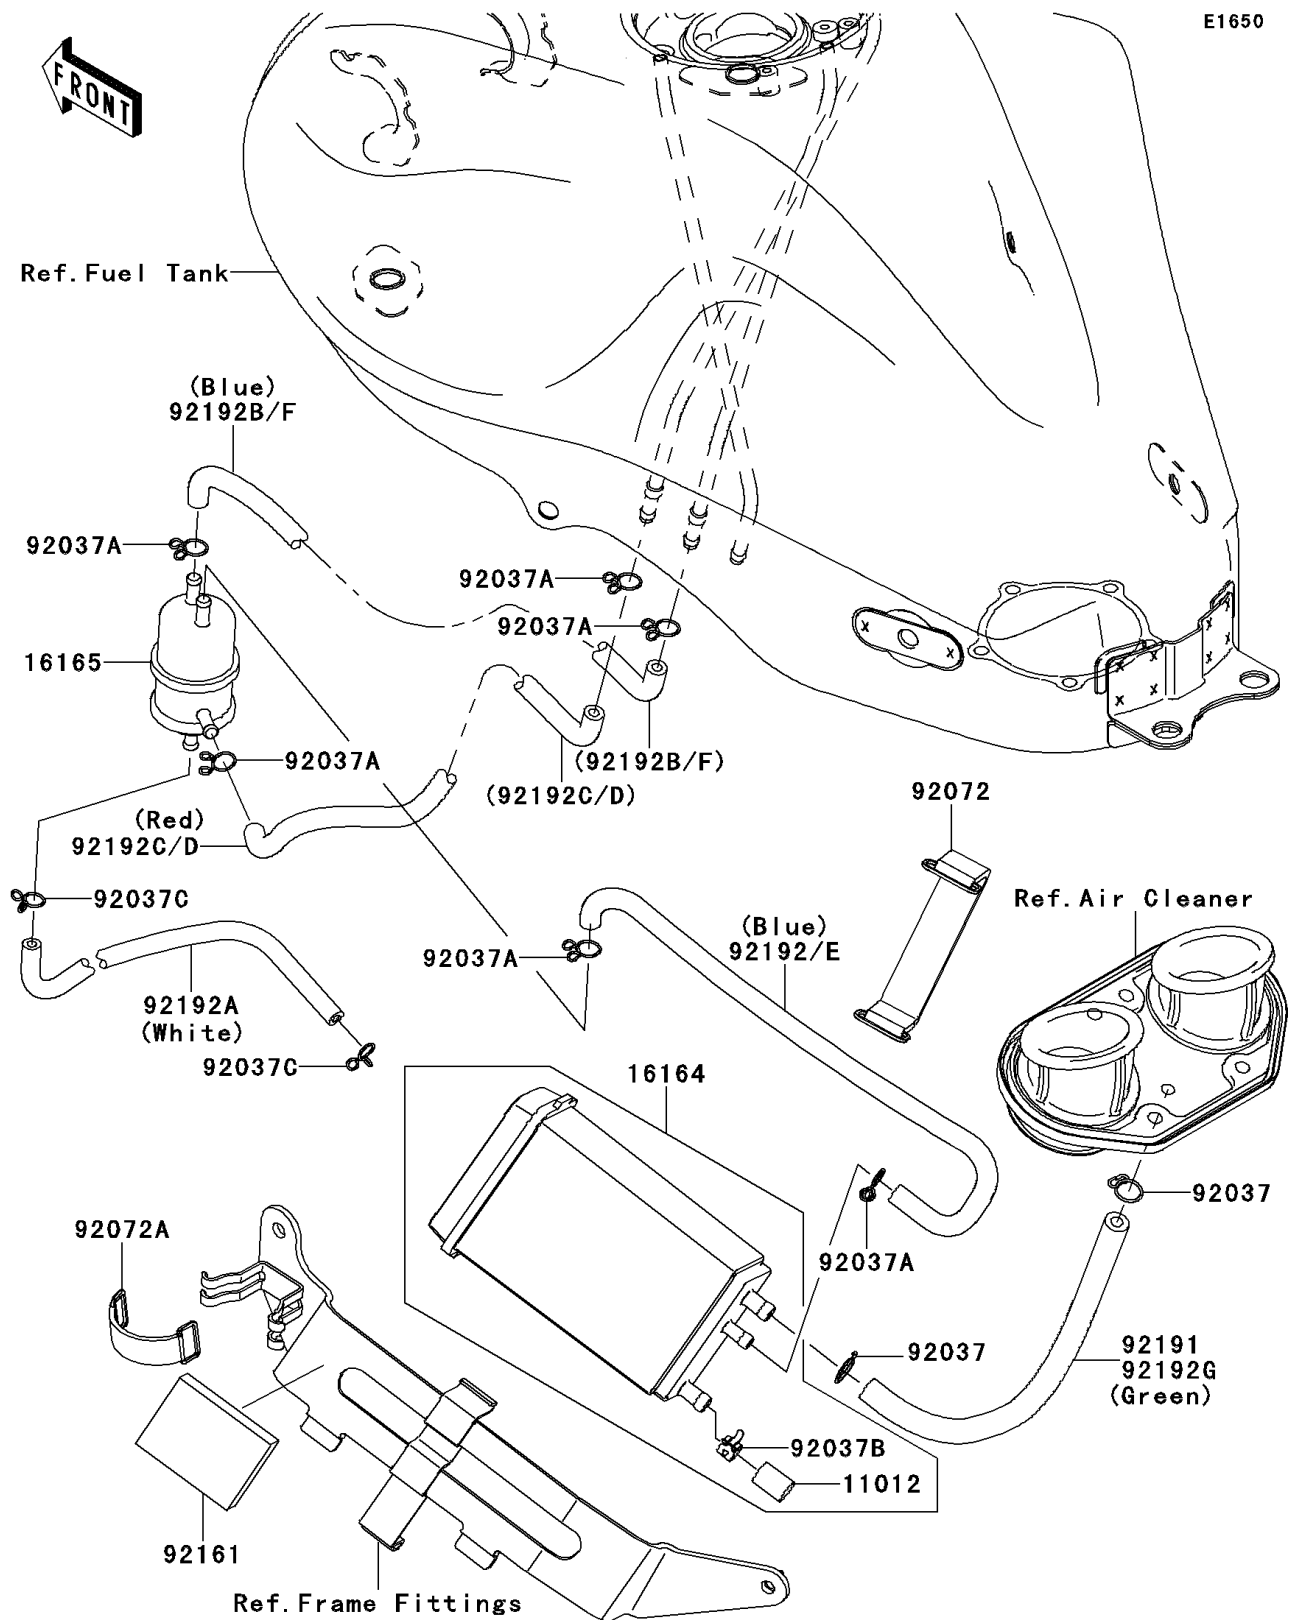

2006 NINJA® 650R PARTS DIAGRAM

Fuel Evaporative System(CA)

2006 NINJA® 650R PARTS LIST

Fuel Evaporative System(CA)

ITEM NAME	PART NUMBER	QUANTITY
CAP,CANISTER (Ref # 11012)	11012-1388	1
CANISTER (Ref # 16164)	16164-1054	1
SEPARATOR (Ref # 16165)	16165-1001	1
CLAMP,HOSE (Ref # 92037)	92037-1104	1
CLAMP,TUBE (Ref # 92037A)	92037-147	1
CLAMP,CANISTER (Ref # 92037B)	92037-1512	1
CLAMP (Ref # 92037C)	92037-1712	1
BAND (Ref # 92072)	92072-1384	1
BAND,L=50 (Ref # 92072A)	92072-1419	1
DAMPER (Ref # 92161)	92161-0055	1
TUBE,CANISTER-FITTING,GREEN (Ref # 92191)	92191-1810	1
TUBE,CANISTER-SEPARATOR,BLUE (Ref # 92192)	92192-0250	1
TUBE,THROTTLE-SEPARATOR,WHITE (Ref # 92192A)	92192-0251	1
TUBE,SEPARATOR-TANK,BLUE (Ref # 92192B)	92192-0333	1
TUBE,TANK-SEPARATOR,RED (Ref # 92192C)	92192-0334	1