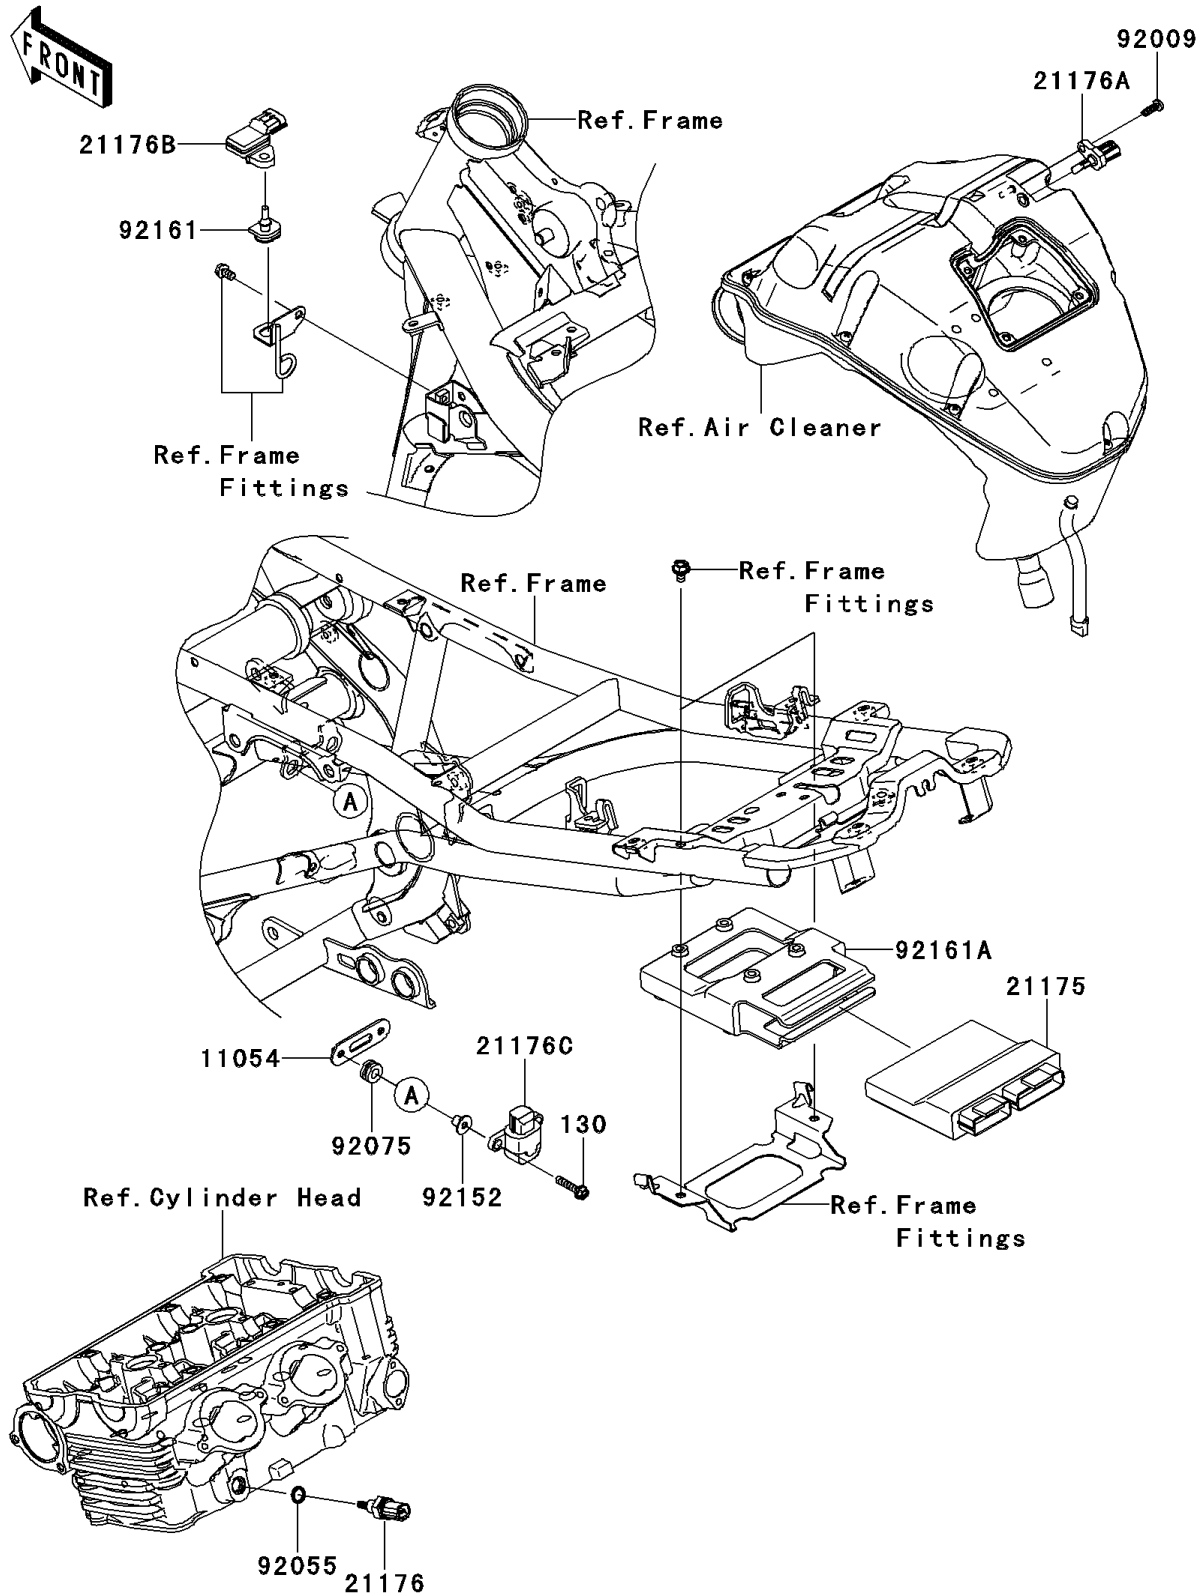

2006 NINJA® 650R PARTS DIAGRAM

Fuel Injection

E1530

2006 NINJA® 650R PARTS LIST

Fuel Injection

ITEM NAME	PART NUMBER	QUANTITY
BOLT-FLANGED,5X25 (Ref # 130)	130J0525	1
BRACKET (Ref # 11054)	11054-0133	1
CONTROL UNIT-ELECTRONIC (Ref # 21175)	21175-0100	1
SENSOR,WATER TEMP (Ref # 21176)	21176-0009	1
SENSOR,AIR TEMPERATURE (Ref # 21176A)	21176-0048	1
SENSOR,PRESSURE (Ref # 21176B)	21176-0058	1
SENSOR,VEHICLE-DOWN (Ref # 21176C)	21176-0067	1
SCREW,TAPPING,5X16 (Ref # 92009)	92009-1984	1
RING-O,9.5X1.9 (Ref # 92055)	92055-0016	1
DAMPER (Ref # 92075)	92075-1912	1
COLLAR (Ref # 92152)	92152-0134	1
DAMPER (Ref # 92161)	92161-0041	1
DAMPER (Ref # 92161A)	92161-0179	1