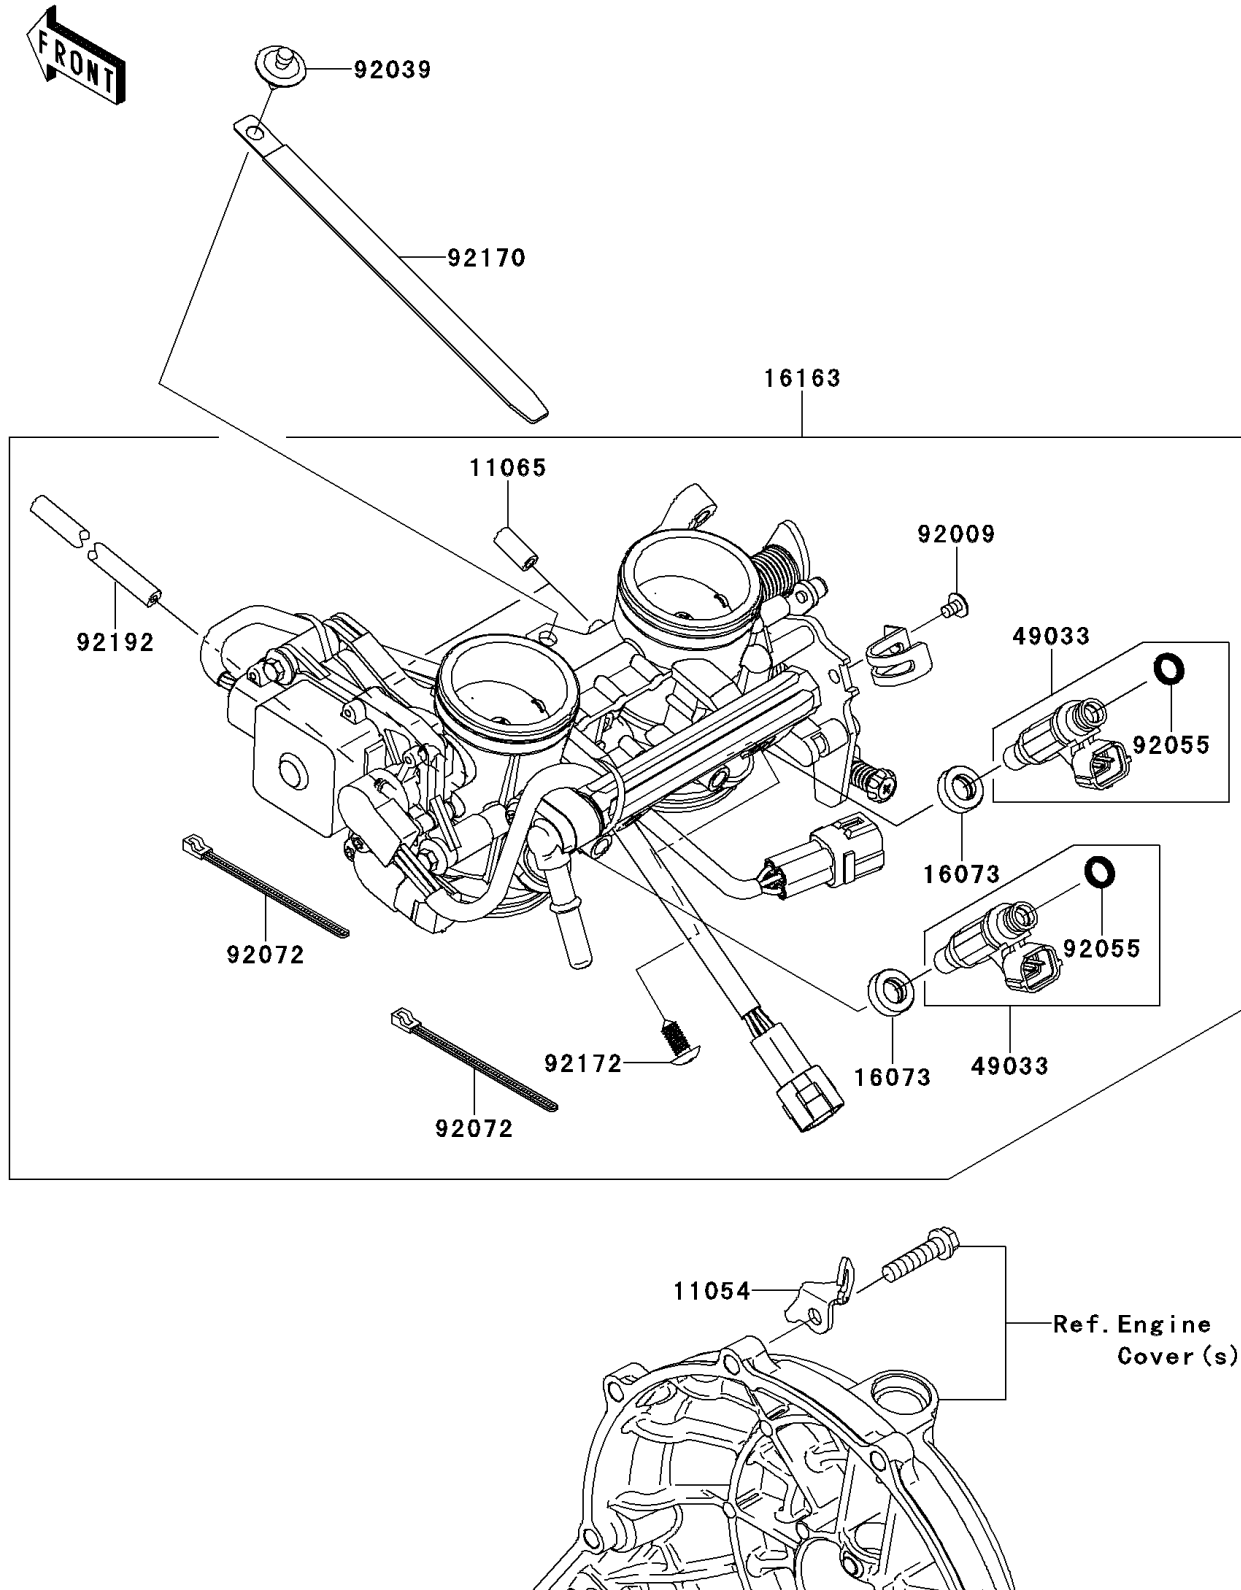

## 2006 NINJA® 650R PARTS DIAGRAM

Throttle

E1510

## 2006 NINJA® 650R PARTS LIST

Throttle

ITEM NAME	PART NUMBER	QUANTITY
BRACKET (Ref # 11054)	11054-0429	1
CAP (Ref # 11065)	11065-0018	1
INSULATOR (Ref # 16073)	16073-3707	1
THROTTLE-ASSY (Ref # 16163)	16163-0084	1
NOZZLE-INJECTION (Ref # 49033)	49033-0011	1
SCREW,CLAMP (Ref # 92009)	92009-1860	1
RIVET (Ref # 92039)	92039-0068	1
RING-O,INJECTION NOZZLE (Ref # 92055)	92055-1622	1
BAND,SUB-HARNESS (Ref # 92072)	92072-0012	1
CLAMP,L=150 (Ref # 92170)	92170-1114	1
SCREW,PIPE INJECTION (Ref # 92172)	92172-0064	1
TUBE,RUBBER,3X7X265 (Ref # 92192)	92192-1375	1