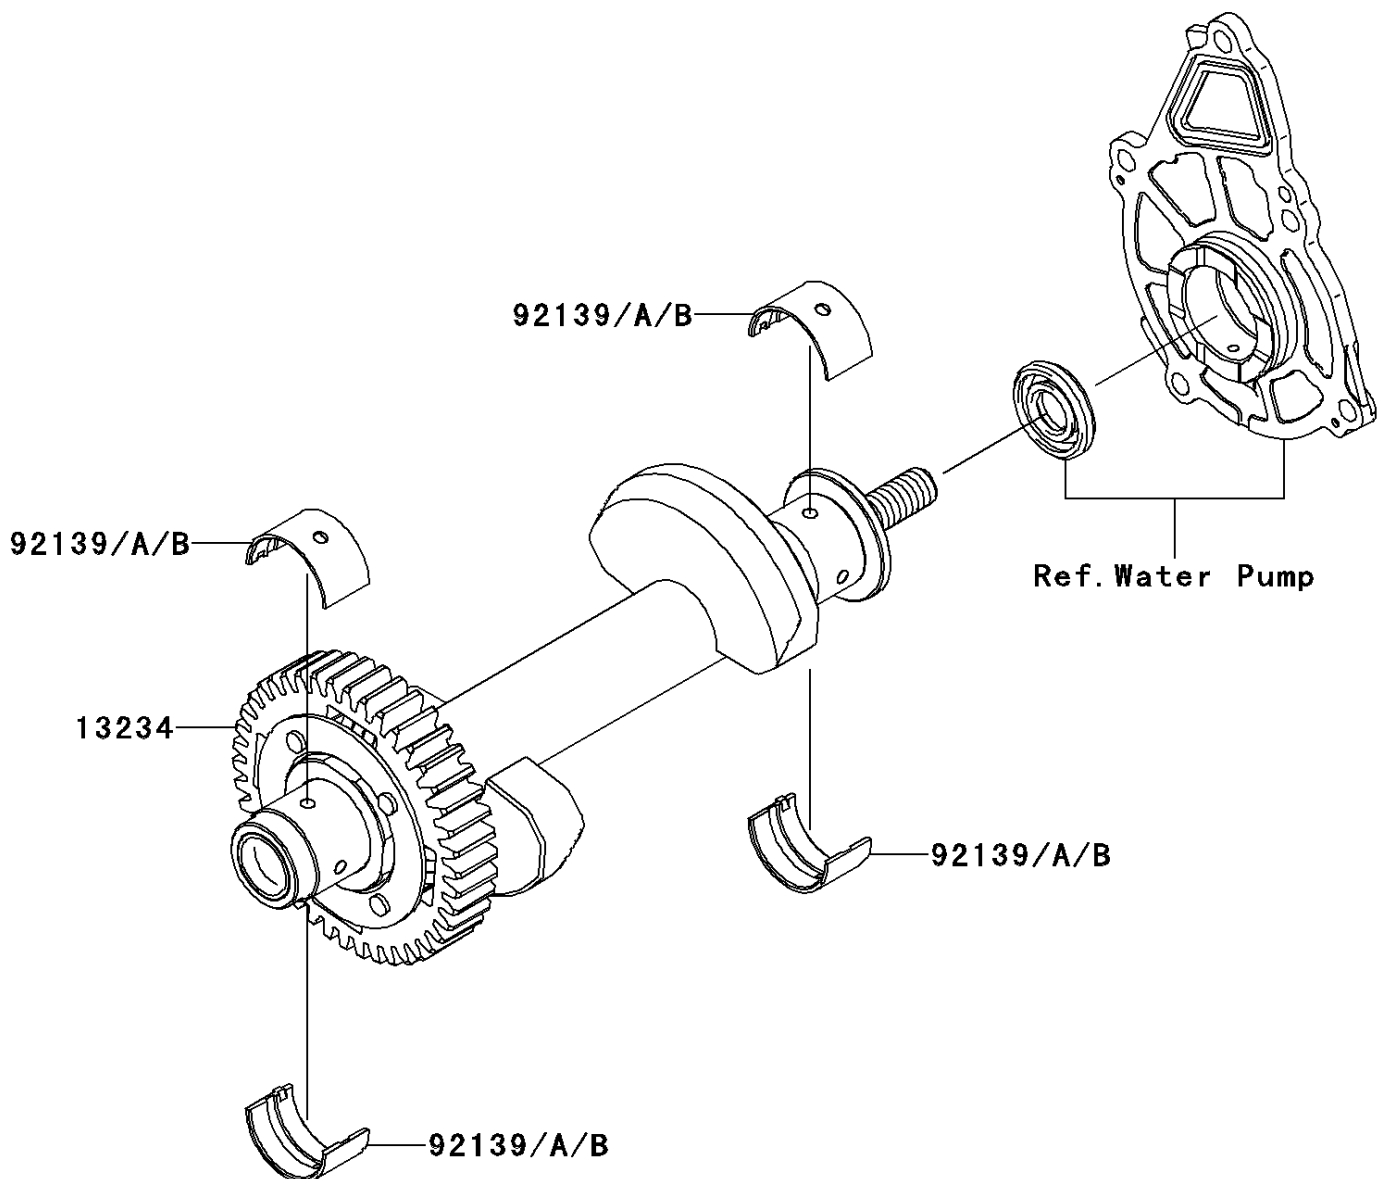

## 2006 NINJA® 650R PARTS DIAGRAM

Balancer

E1323

## 2006 NINJA® 650R PARTS LIST

Balancer

ITEM NAME	PART NUMBER	QUANTITY
SHAFT-COMP,BALANCER (Ref # 13234)	13234-0024	1
BUSHING,BALANCER,BLUE (Ref # 92139)	92139-0117	1
BUSHING,BALANCER,BLACK (Ref # 92139A)	92139-0118	1
BUSHING,BALANCER,BROWN (Ref # 92139B)	92139-0119	1