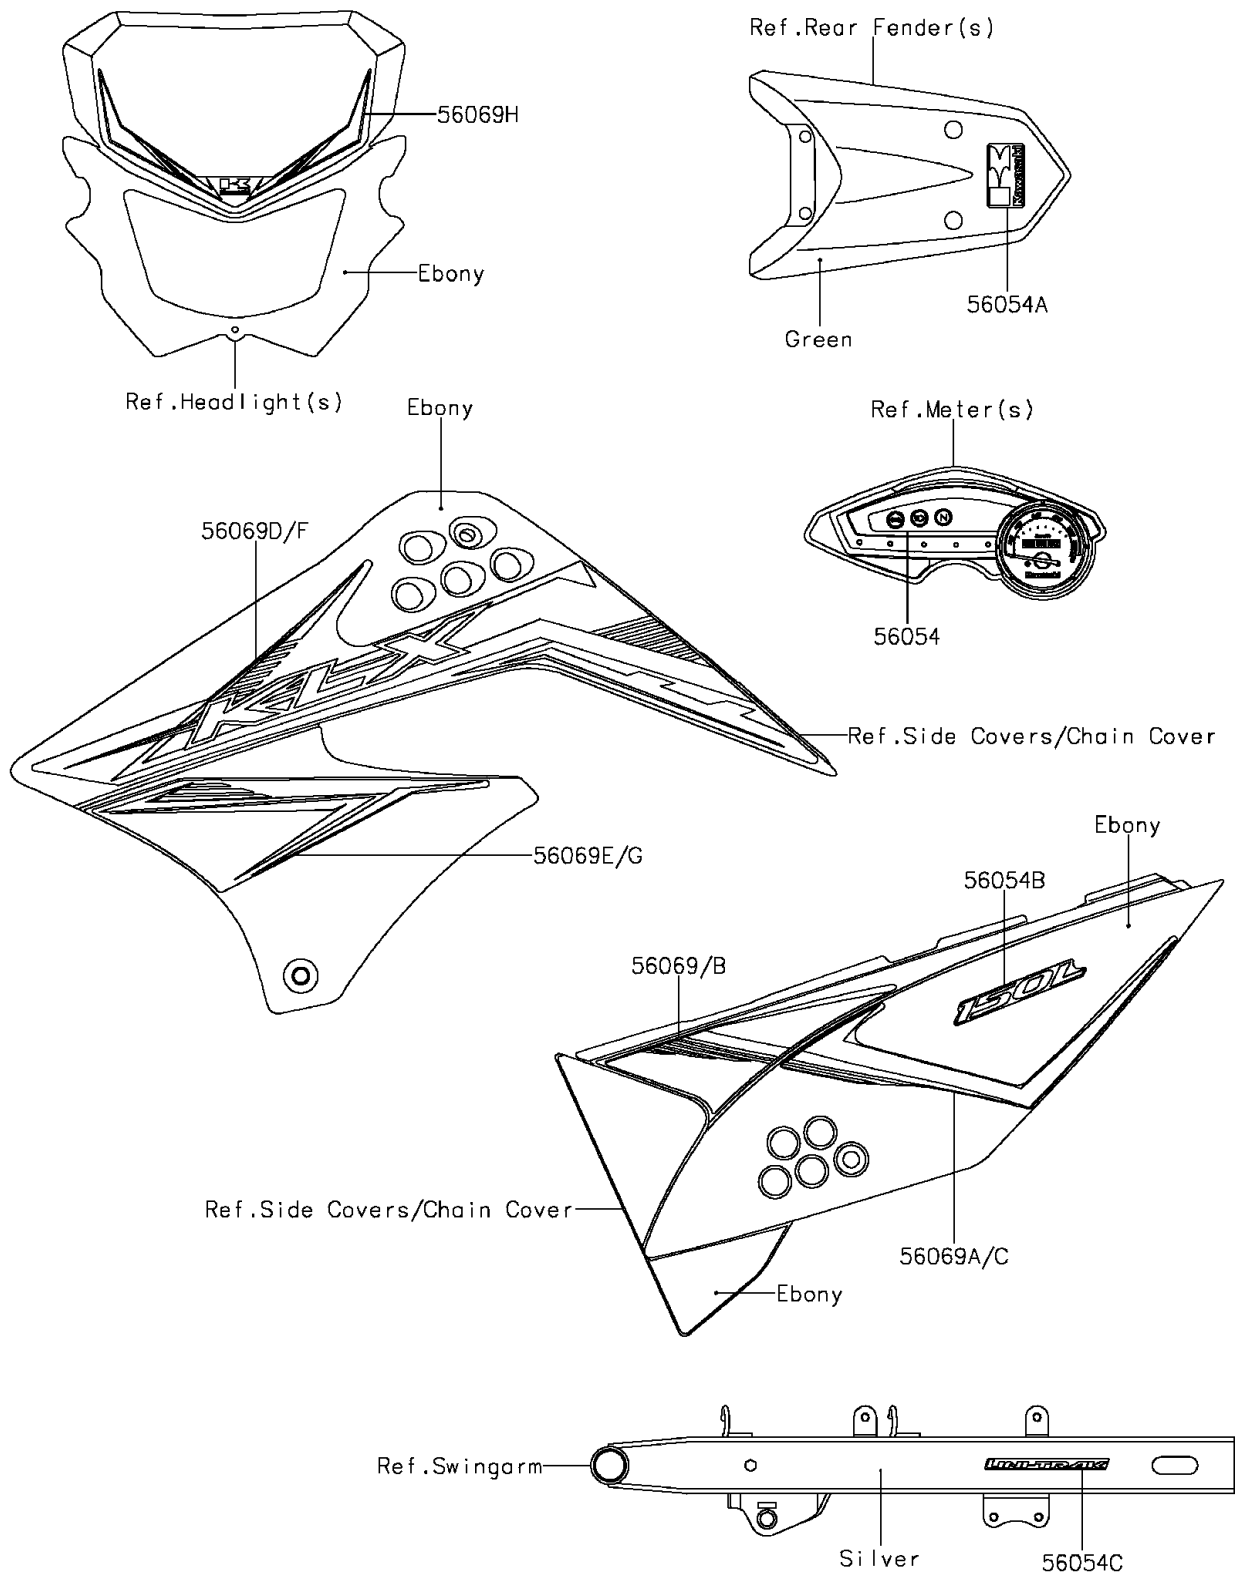

## 2014 KLX® 150L PARTS DIAGRAM

Decals(Green)

F2861A

## 2014 KLX® 150L PARTS LIST

Decals(Green)

ITEM NAME	PART NUMBER	QUANTITY
MARK,METER COVER (Ref # 56054)	56054-0820	1
MARK,REAR FENDER,KAWASAKI (Ref # 56054A)	56054-1034	1
MARK,SIDE COVER,150L (Ref # 56054B)	56054-1475	1
MARK,UNI-TRAK (Ref # 56054C)	56054-1540	1
PATTERN,SIDE COVER,LH,UPP (Ref # 56069)	56069-7198	1
PATTERN,SIDE COVER,LH,LWR (Ref # 56069A)	56069-7199	1
PATTERN,SIDE COVER,RH,UPP (Ref # 56069B)	56069-7200	1
PATTERN,SIDE COVER,RH,LWR (Ref # 56069C)	56069-7201	1
PATTERN,SHROUD,LH,UPP (Ref # 56069D)	56069-7202	1
PATTERN,SHROUD,LH,LWR (Ref # 56069E)	56069-7203	1
PATTERN,SHROUD,RH,UPP (Ref # 56069F)	56069-7204	1
PATTERN,SHROUD,RH,LWR (Ref # 56069G)	56069-7205	1
PATTERN,HEAD LAMP COVER (Ref # 56069H)	56069-7206	1