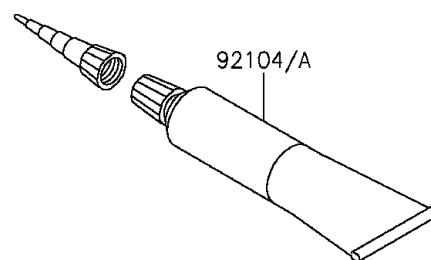

## 2014 KLX® 150L PARTS DIAGRAM

Owner's Tools

F2810

## 2014 KLX® 150L PARTS LIST

Owner's Tools

ITEM NAME	PART NUMBER	QUANTITY
TOOL-KIT (Ref # 56007)	56007-0084	1
BAG,TOOL (Ref # 56008)	56008-0024	1
GASKET-LIQUID,TB1211F,CLEAR (Ref # 92104)	92104-0004	1
GASKET-LIQUID,TB1216B,BLACK (Ref # 92104A)	92104-1064	1
GRIP-SCREW DRIVER (Ref # 92106)	92106-0002	1
TOOL-DRIVER,#2PHILLIPS (Ref # 92107)	92107-0014	1
TOOL-WRENCH,BOX,16X17 (Ref # 92110)	92110-0050	1
TOOL-WRENCH,OPEN END,14X17 (Ref # 92110A)	92110-0053	1
TOOL-PLIERS (Ref # 92112)	92112-0005	1