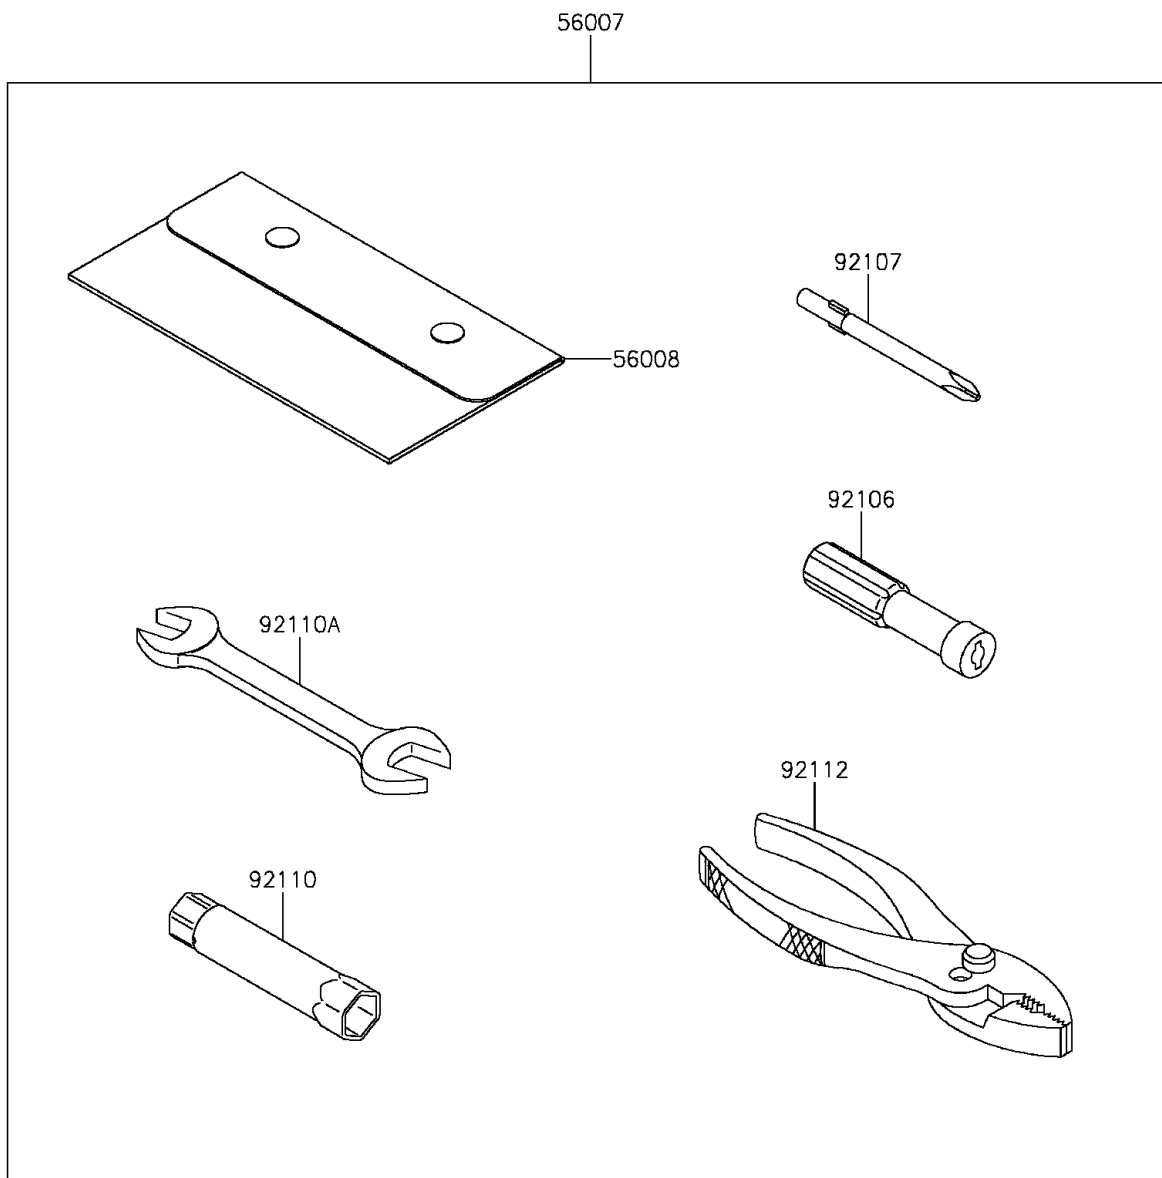

## 2014 KLX® 150L PARTS DIAGRAM

Owner's Tools

F2810

## 2014 KLX® 150L PARTS LIST

Owner's Tools

ITEM NAME	PART NUMBER	QUANTITY
TOOL-KIT (Ref # 56007)	56007-0084	1
BAG,TOOL (Ref # 56008)	56008-0024	1
GASKET-LIQUID,TB1211F,CLEAR (Ref # 92104)	92104-0004	1
GASKET-LIQUID,TB1216B,BLACK (Ref # 92104A)	92104-1064	1
GRIP-SCREW DRIVER (Ref # 92106)	92106-0002	1
TOOL-DRIVER,#2PHILLIPS (Ref # 92107)	92107-0014	1
TOOL-WRENCH,BOX,16X17 (Ref # 92110)	92110-0050	1
TOOL-WRENCH,OPEN END,14X17 (Ref # 92110A)	92110-0053	1
TOOL-PLIERS (Ref # 92112)	92112-0005	1