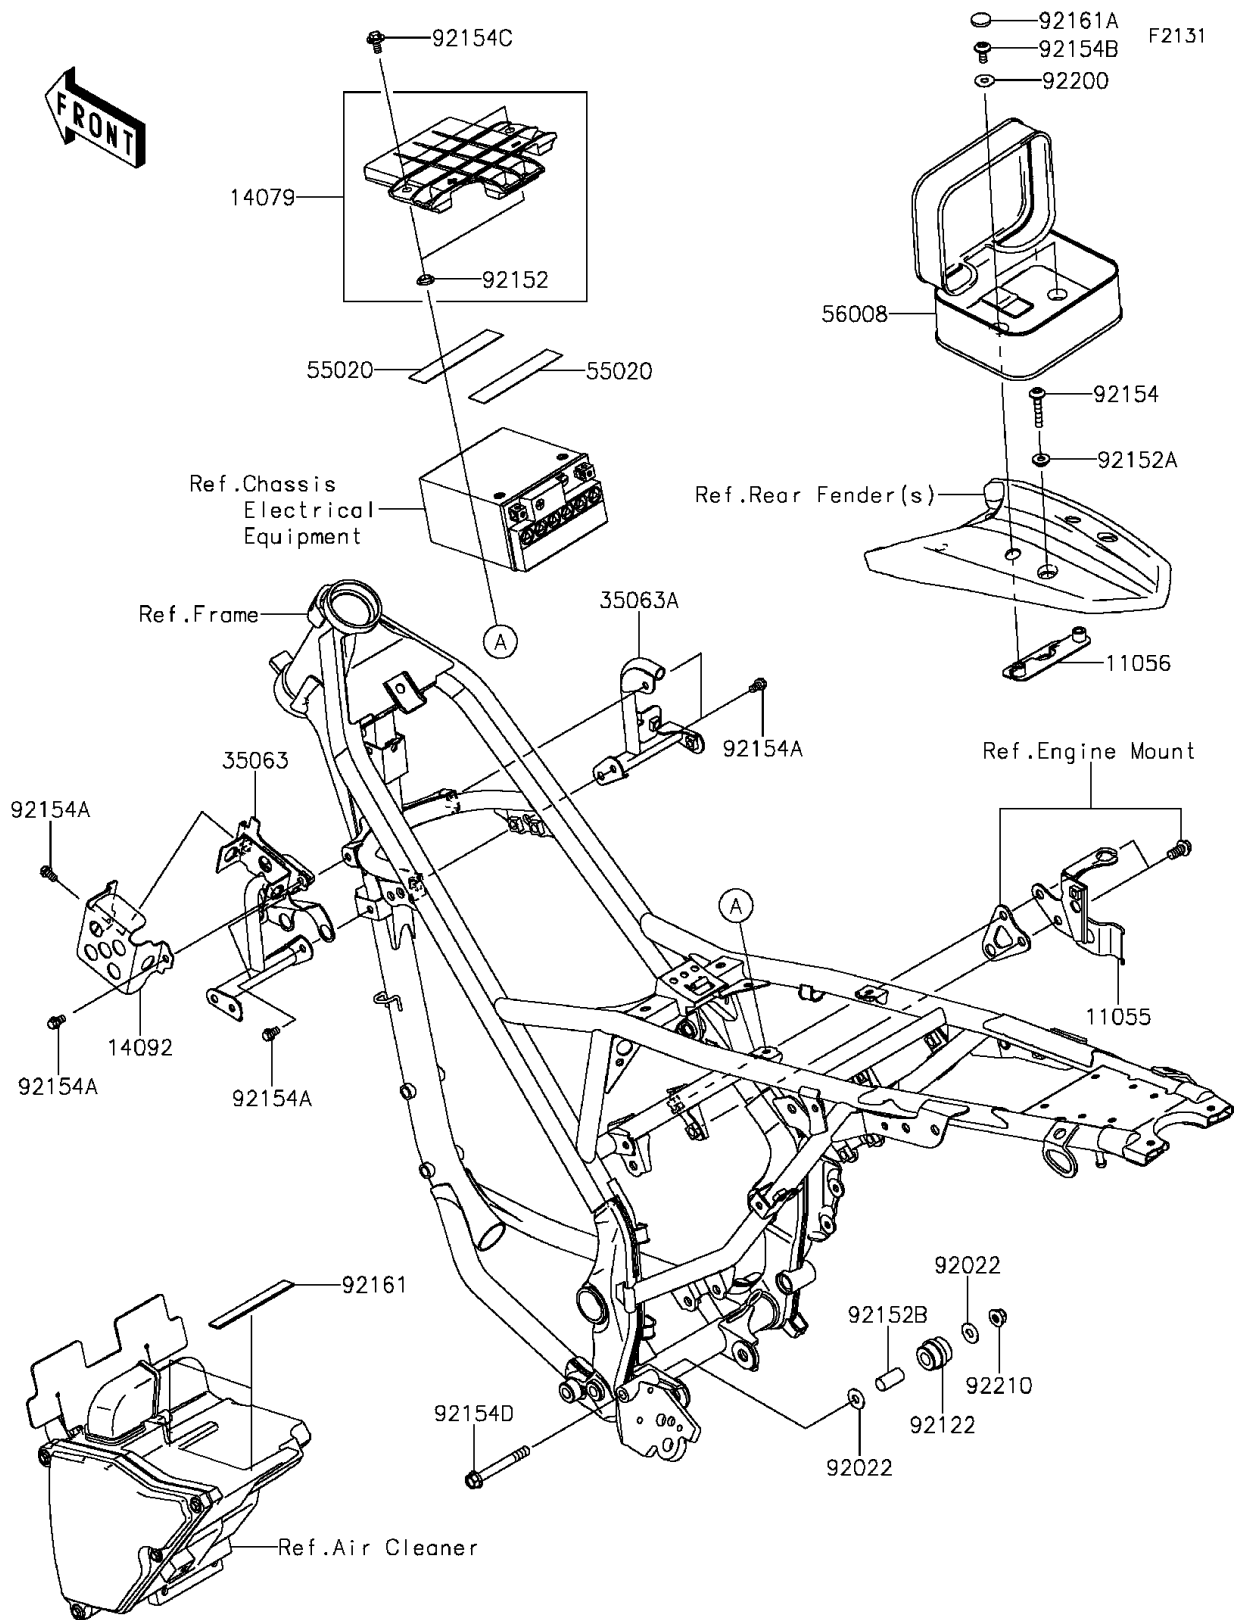

2014 KLX® 150L PARTS DIAGRAM

Frame Fittings

2014 KLX® 150L PARTS LIST

Frame Fittings

ITEM NAME	PART NUMBER	QUANTITY
BRACKET,RESERVOIR (Ref # 11055)	11055-1677	1
BRACKET (Ref # 11056)	11056-2959	1
HOLDER-ASSY,BATTERY (Ref # 14079)	14079-0031	1
COVER,IGNITER (Ref # 14092)	14092-0035	1
STAY,SHROUD,LH,P.SILVER (Ref # 35063)	35063-0586-458	1
STAY,SHROUD,RH,P.SILVER (Ref # 35063A)	35063-0587-458	1
GUARD (Ref # 55020)	55020-0594	1
BAG,TOOL,BLACK (Ref # 56008)	56008-0022-MA	1
WASHER,8.5X20X1.6 (Ref # 92022)	92022-1561	1
ROLLER,GUIDE CHAIN (Ref # 92122)	92122-0041	1
COLLAR,8.8X11.2X4 (Ref # 92152)	92152-0909	1
COLLAR,6.5X16X5.6 (Ref # 92152A)	92152-1830	1
COLLAR,9.5X12.5X25 (Ref # 92152B)	92152-1881	1
BOLT,SOCKET,6X35 (Ref # 92154)	92154-0203	1
BOLT,FLANGED,6X10 (Ref # 92154A)	92154-0459	1
BOLT,SOCKET,6X14 (Ref # 92154B)	92154-1208	1
BOLT,FLANGED,6X14 (Ref # 92154C)	92154-1231	1
BOLT,FLANGED,8X80 (Ref # 92154D)	92154-1355	1
DAMPER (Ref # 92161)	92161-0838	1
DAMPER (Ref # 92161A)	92161-0853	1
WASHER,6.5X18X1 (Ref # 92200)	92200-0544	1
NUT,LOCK,FLANGED,8MM (Ref # 92210)	92210-0140	1