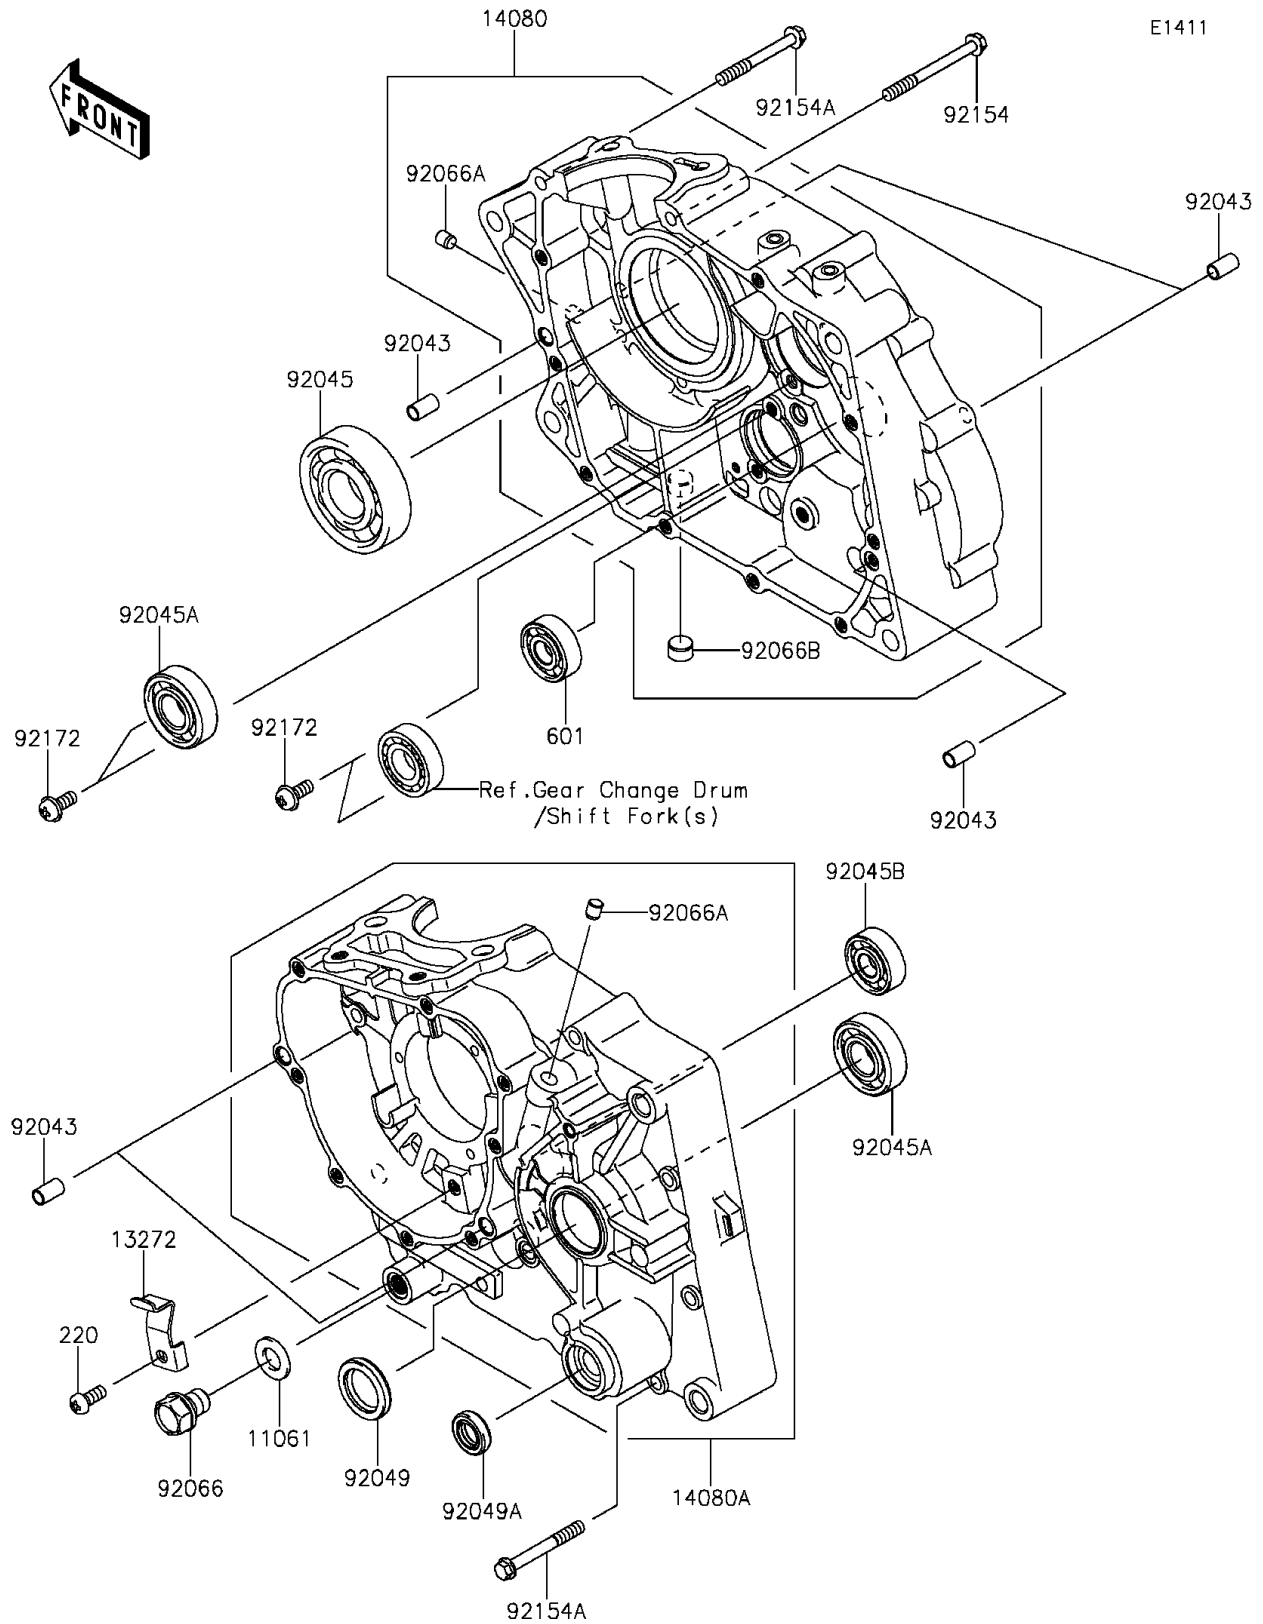

2014 KLX® 150L PARTS DIAGRAM

Crankcase

2014 KLX® 150L PARTS LIST

Crankcase

ITEM NAME	PART NUMBER	QUANTITY
SCREW-PAN-CROS,6X14 (Ref # 220)	220AA0614	1
BEARING-BALL (Ref # 601)	601A6201	1
GASKET,DRAIN PLUG (Ref # 11061)	11061-0265	1
PLATE (Ref # 13272)	13272-1384	1
CRANKCASE,RH (Ref # 14080)	14080-0251	1
CRANKCASE,LH (Ref # 14080A)	14080-0295	1
PIN,6.2X8X14 (Ref # 92043)	92043-0099	1
BEARING-BALL (Ref # 92045)	92045-0018	1
BEARING-BALL,#6203C2 (Ref # 92045A)	92045-0745	1
BEARING-BALL,6201ZC3/5C (Ref # 92045B)	92045-1308	1
SEAL-OIL (Ref # 92049)	92049-0011	1
SEAL-OIL,13X22X5.5 (Ref # 92049A)	92049-0149	1
PLUG,OIL DRAIN,12X15 (Ref # 92066)	92066-0768	1
PLUG,OIL LINE,7.2X8 (Ref # 92066A)	92066-1012	1
PLUG (Ref # 92066B)	92066-1110	1
BOLT,6X60 (Ref # 92154)	92154-1161	1
BOLT,6X50 (Ref # 92154A)	92154-1168	1
SCREW,6X14 (Ref # 92172)	92172-0850	1