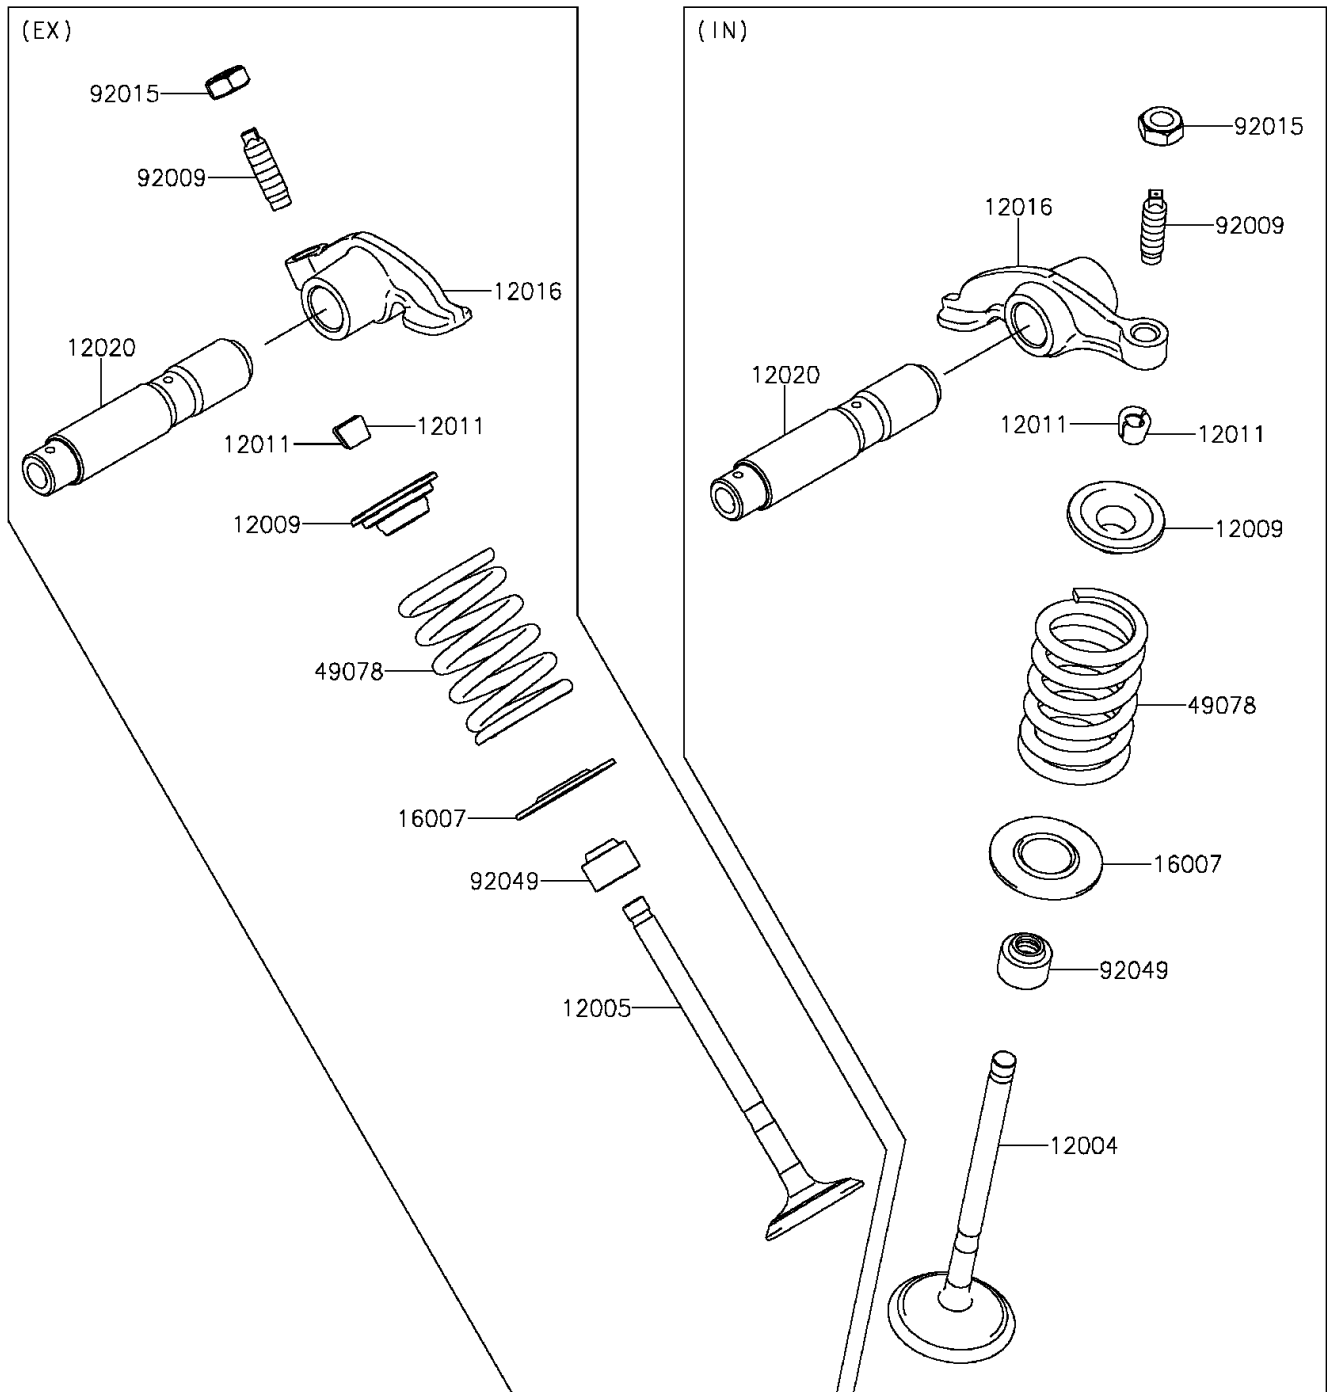

2014 KLX® 150L PARTS DIAGRAM

Valve(s)

E1210

2014 KLX® 150L PARTS LIST

Valve(s)

ITEM NAME	PART NUMBER	QUANTITY
VALVE-INTAKE (Ref # 12004)	12004-0049	1
VALVE-EXHAUST (Ref # 12005)	12005-0725	1
RETAINER-VALVE SPRING (Ref # 12009)	12009-0018	1
COLLET (Ref # 12011)	12011-1051	1
ARM-ROCKER (Ref # 12016)	12016-0035	1
SHAFT-ROCKER (Ref # 12020)	12020-0015	1
SEAT-SPRING (Ref # 16007)	16007-1223	1
SPRING-ENGINE VALVE (Ref # 49078)	49078-0064	1
SCREW,VALVE ADJUST (Ref # 92009)	92009-1109	1
NUT,VALVE ADJUST LOCK (Ref # 92015)	92015-1137	1
SEAL-OIL (Ref # 92049)	92049-0139	1