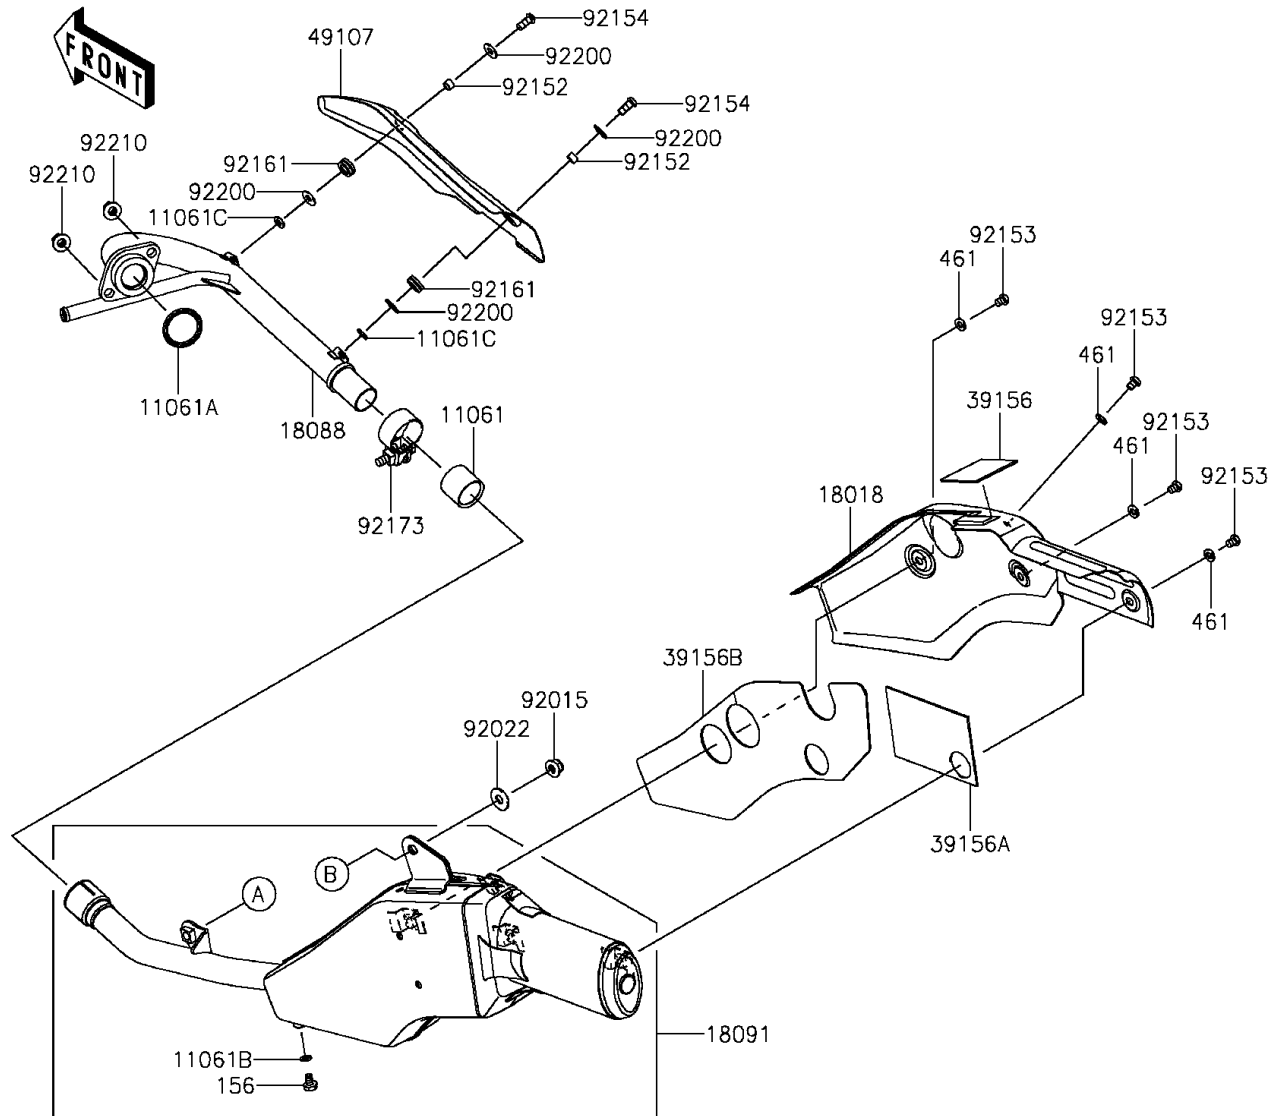

2014 KLX® 150L PARTS DIAGRAM

Muffler(s)

E1140

2014 KLX® 150L PARTS LIST

Muffler(s)

ITEM NAME	PART NUMBER	QUANTITY
BOLT-SOCKET,8X30 (Ref # 120)	120CA0830	1
BOLT-WP,6X10 (Ref # 156)	156R0610	1
WASHER-SPRING,6MM (Ref # 461)	461S0600	1
GASKET,MUFFLER JOINT (Ref # 11061)	11061-0866	1
GASKET,EXHAUST PIPE (Ref # 11061A)	11061-0871	1
GASKET,DRAIN (Ref # 11061B)	11061-0875	1
GASKET,5.8X12X1.5 (Ref # 11061C)	11061-1148	1
PLATE-HEAT GUARD (Ref # 18018)	18018-0048	1
PIPE-EXHAUST (Ref # 18088)	18088-0915	1
BODY-COMP-MUFFLER (Ref # 18091)	18091-0930	1
PAD (Ref # 39156)	39156-0644	1
PAD (Ref # 39156A)	39156-0645	1
PAD (Ref # 39156B)	39156-1745	1
COVER-EXHAUST PIPE (Ref # 49107)	49107-0138	1
NUT,8MM (Ref # 92015)	92015-1432	1
WASHER,PLAIN (Ref # 92022)	92022-3026	1
COLLAR,6.5X8.5X6 (Ref # 92152)	92152-1962	1
BOLT,6X8 (Ref # 92153)	92153-0578	1
BOLT,SOCKET,6X14 (Ref # 92154)	92154-0400	1
BOLT,8X16 (Ref # 92154A)	92154-1228	1
DAMPER (Ref # 92161)	92161-0306	1
CLAMP (Ref # 92173)	92173-1223	1
WASHER,6.5X16X1.0 (Ref # 92200)	92200-3712	1
NUT,8MM (Ref # 92210)	92210-0773	1