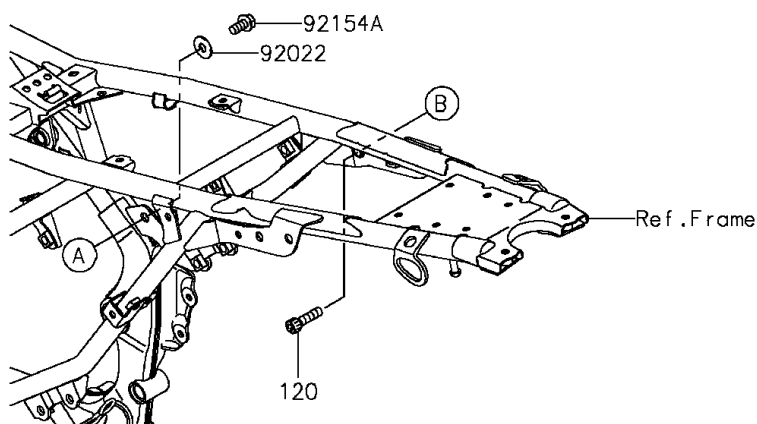

2014 KLX® 150L PARTS DIAGRAM

Muffler(s)

E1140

2014 KLX® 150L PARTS LIST

Muffler(s)

ITEM NAME	PART NUMBER	QUANTITY
BOLT-SOCKET,8X30 (Ref # 120)	120CA0830	1
BOLT-WP,6X10 (Ref # 156)	156R0610	1
WASHER-SPRING,6MM (Ref # 461)	461S0600	1
GASKET,MUFFLER JOINT (Ref # 11061)	11061-0866	1
GASKET,EXHAUST PIPE (Ref # 11061A)	11061-0871	1
GASKET,DRAIN (Ref # 11061B)	11061-0875	1
GASKET,5.8X12X1.5 (Ref # 11061C)	11061-1148	1
PLATE-HEAT GUARD (Ref # 18018)	18018-0048	1
PIPE-EXHAUST (Ref # 18088)	18088-0915	1
BODY-COMP-MUFFLER (Ref # 18091)	18091-0930	1
PAD (Ref # 39156)	39156-0644	1
PAD (Ref # 39156A)	39156-0645	1
PAD (Ref # 39156B)	39156-1745	1
COVER-EXHAUST PIPE (Ref # 49107)	49107-0138	1
NUT,8MM (Ref # 92015)	92015-1432	1
WASHER,PLAIN (Ref # 92022)	92022-3026	1
COLLAR,6.5X8.5X6 (Ref # 92152)	92152-1962	1
BOLT,6X8 (Ref # 92153)	92153-0578	1
BOLT,SOCKET,6X14 (Ref # 92154)	92154-0400	1
BOLT,8X16 (Ref # 92154A)	92154-1228	1
DAMPER (Ref # 92161)	92161-0306	1
CLAMP (Ref # 92173)	92173-1223	1
WASHER,6.5X16X1.0 (Ref # 92200)	92200-3712	1
NUT,8MM (Ref # 92210)	92210-0773	1