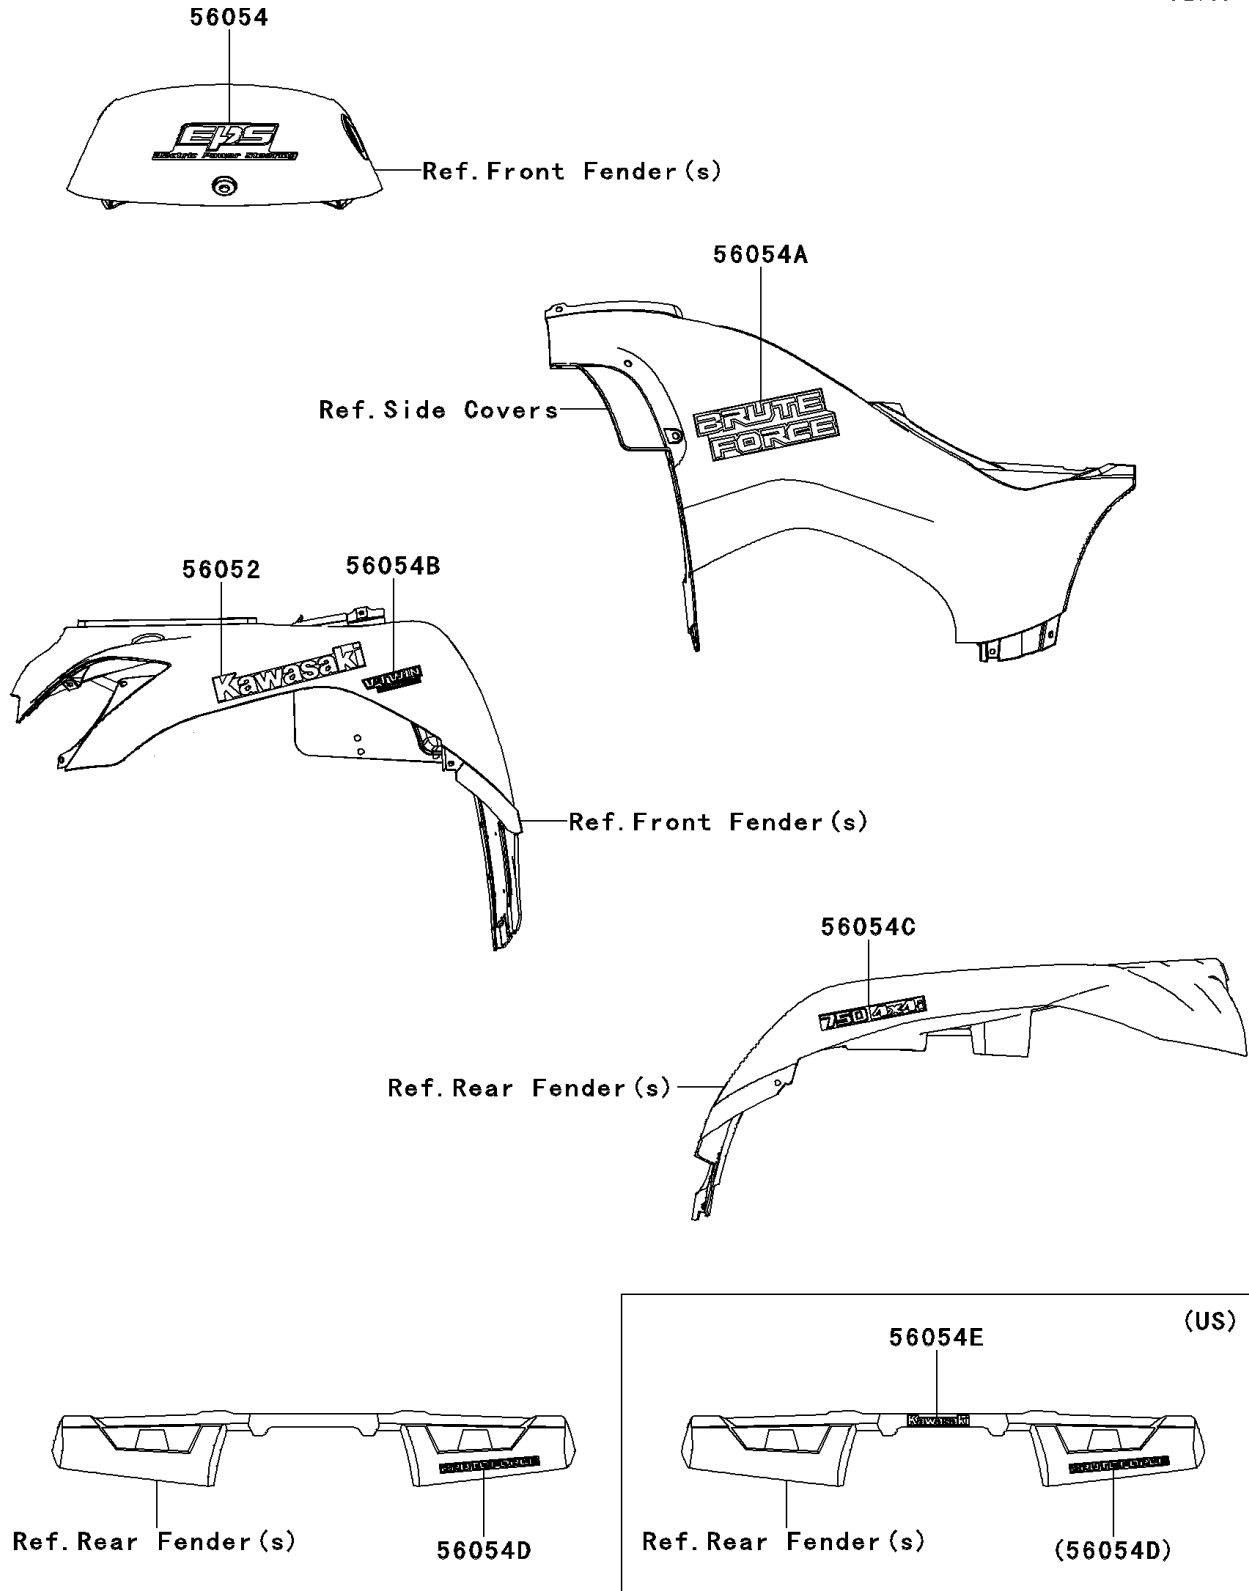

2012 Brute Force® 750 4x4i EPS PARTS DIAGRAM

Decals(HCF-HDF)

F2861

2012 Brute Force® 750 4x4i EPS PARTS LIST

Decals(HCF-HDF)

ITEM NAME	PART NUMBER	QUANTITY
MARK,SIDE COVER,KAWASAKI (Ref # 56052)	56052-0437	1
MARK,TOP COVER,EPS (Ref # 56054)	56054-0758	1
MARK,SIDE COVER,BRUTE FORCE (Ref # 56054A)	56054-0760	1
MARK,FR FENDER,V-TWIN (Ref # 56054B)	56054-0761	1
MARK,RR FENDER,750 4X4I (Ref # 56054C)	56054-0762	1
MARK,RR FENDER,BRUTE FORCE (Ref # 56054D)	56054-0763	1
MARK,RR FENDER,KAWASAKI (Ref # 56054E)	56054-0796	1