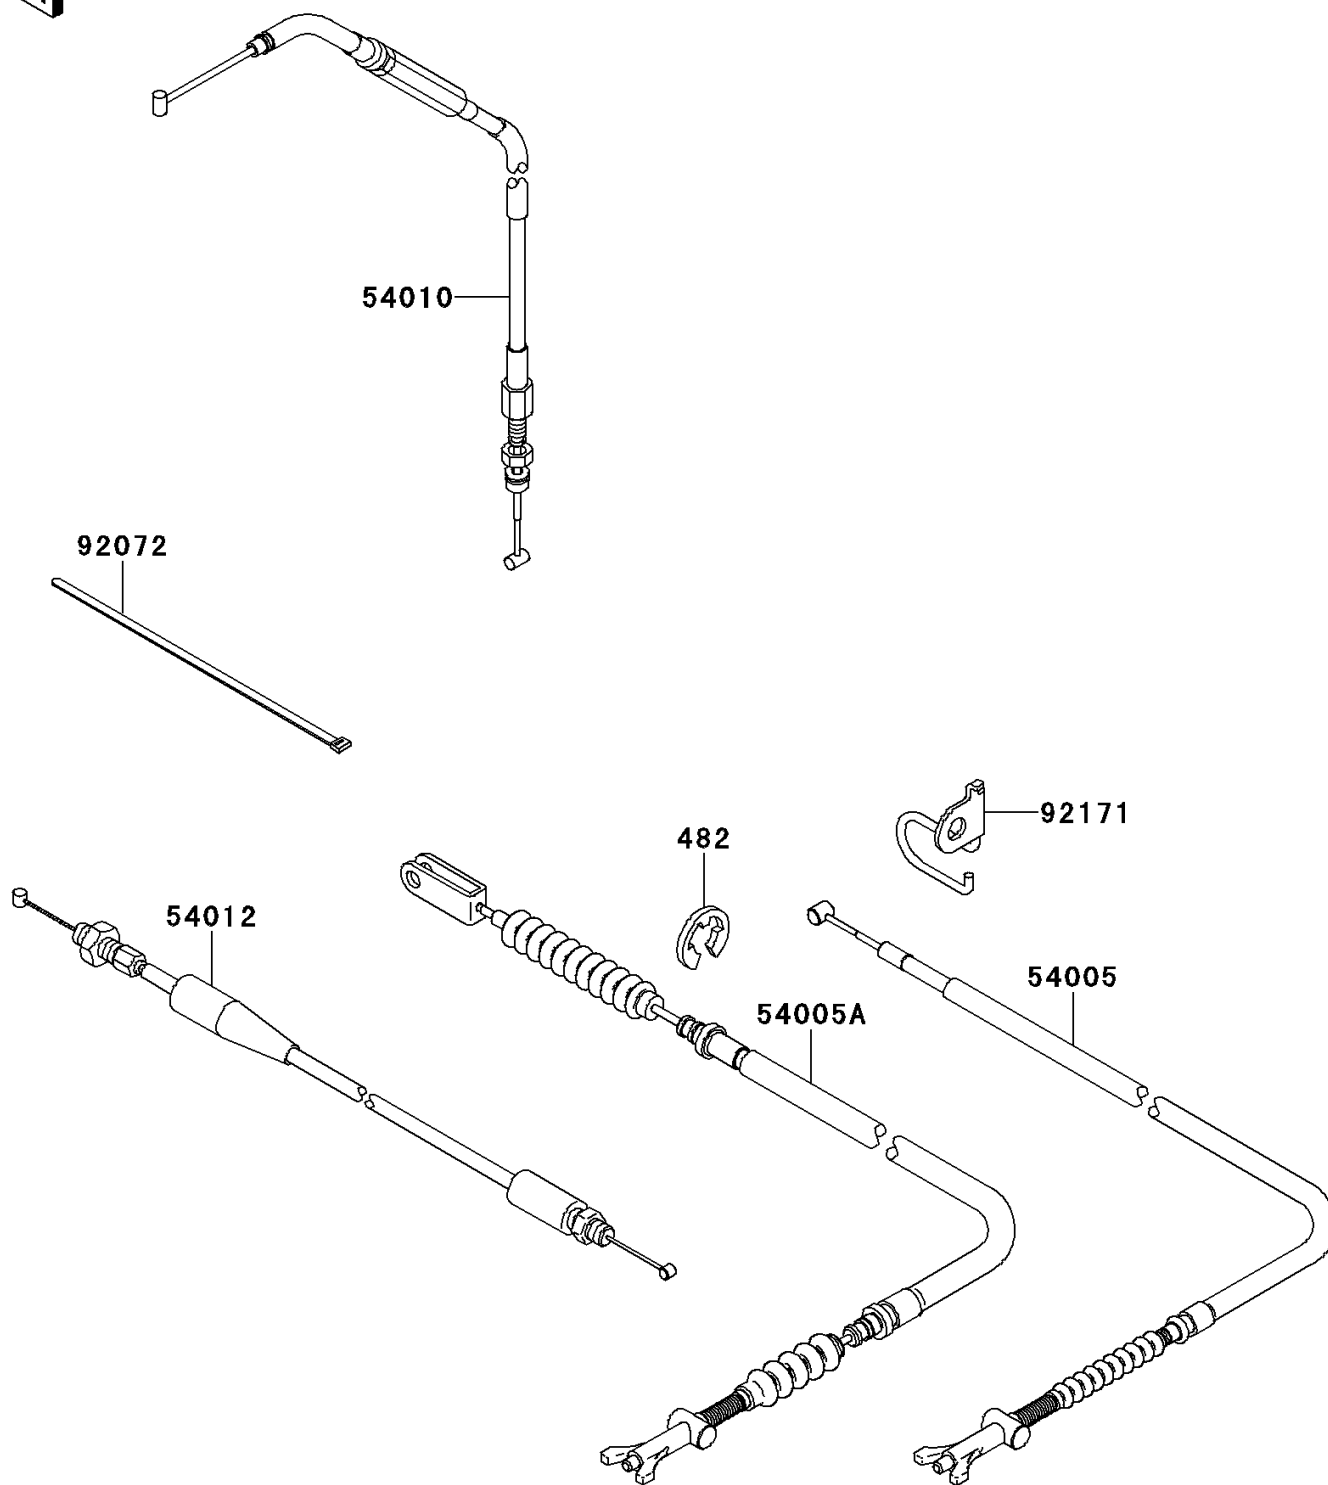

2012 Brute Force® 750 4x4i EPS PARTS DIAGRAM

Cables

F2540

2012 Brute Force® 750 4x4i EPS PARTS LIST

Cables

ITEM NAME	PART NUMBER	QUANTITY
CIRCLIP-TYPE-E,8MM (Ref # 482)	482EA8000	1
CABLE-BRAKE,PARKING (Ref # 54005)	54005-0017	1
CABLE-BRAKE,FOOT (Ref # 54005A)	54005-0018	1
CABLE,FRONT DIFF LOCK (Ref # 54010)	54010-0570	1
CABLE-THROTTLE (Ref # 54012)	54012-0207	1
BAND,L=188 (Ref # 92072)	92072-1239	1
CLAMP,BRAKE CABLE (Ref # 92171)	92171-0228	1