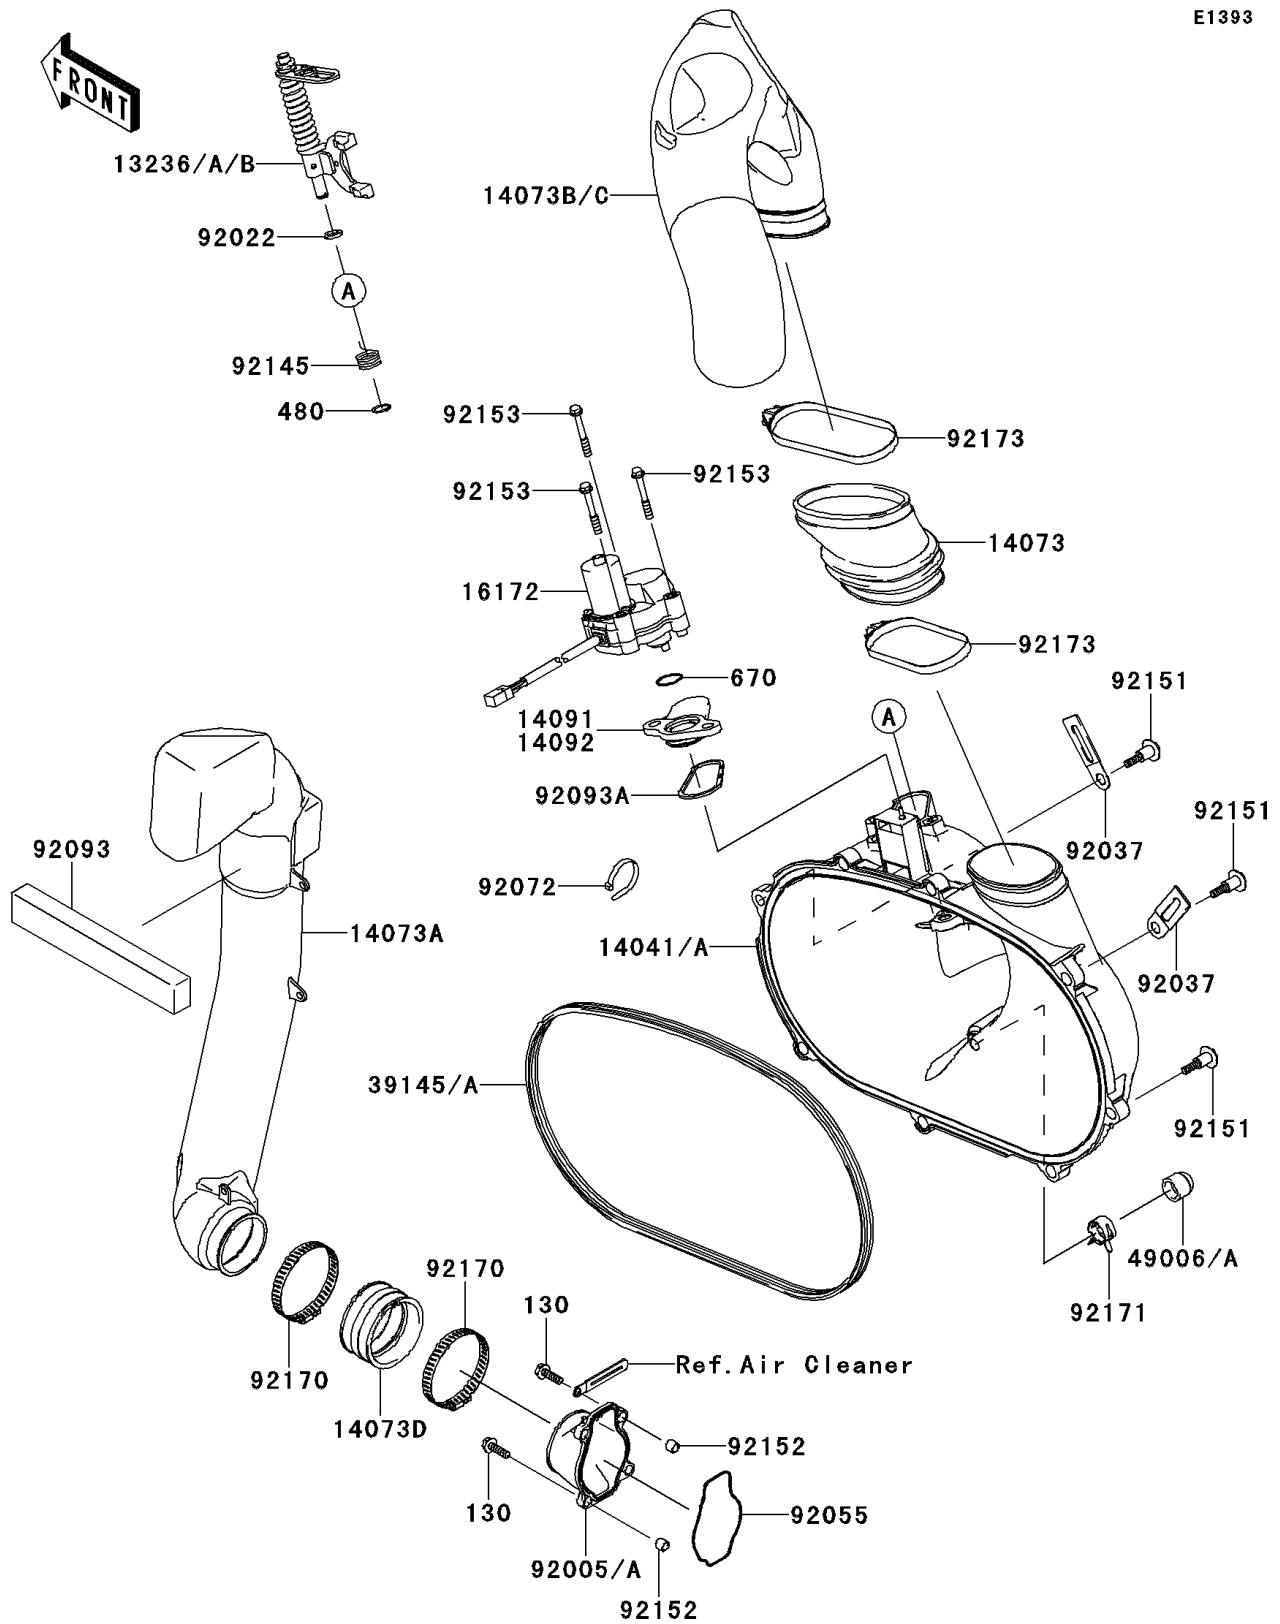

## 2012 Brute Force® 750 4x4i EPS PARTS DIAGRAM

Converter Cover

E1393

## 2012 Brute Force® 750 4x4i EPS PARTS LIST

Converter Cover

ITEM NAME	PART NUMBER	QUANTITY
BOLT-FLANGED,6X20 (Ref # 130)	130CD0620	1
CIRCLIP-TYPE-C,10MM (Ref # 480)	480J1000	1
O RING (Ref # 670)	670D3022	1
LEVER-COMP,YELLOW (Ref # 13236)	13236-0046	1
LEVER-COMP,GREEN (Ref # 13236A)	13236-0047	1
LEVER-COMP,PAINT LESS (Ref # 13236B)	13236-0048	1
COVER-COMP (Ref # 14041A)	14041-0562	1
DUCT,EXHAUST JOINT (Ref # 14073)	14073-0028	1
DUCT,INTAKE (Ref # 14073A)	14073-0298	1
DUCT,EXHAUST (Ref # 14073B)	14073-0299	1
DUCT,JOINT (Ref # 14073D)	14073-1775	1
COVER (Ref # 14091)	14091-1421	1
ACTUATOR (Ref # 16172)	16172-0018	1
TRIM-SEAL (Ref # 39145A)	39145-1135	1
BOOT,DRAIN (Ref # 49006A)	49006-3718	1
FITTING (Ref # 92005A)	92005-1387	1
WASHER,10.2X16X1 (Ref # 92022)	92022-1829	1
CLAMP (Ref # 92037)	92037-1780	1
RING-O (Ref # 92055)	92055-1630	1
BAND,L=188 (Ref # 92072)	92072-1239	1
SEAL (Ref # 92093)	92093-0572	1
SEAL (Ref # 92093A)	92093-1548	1
SPRING (Ref # 92145)	92145-1567	1
BOLT,FLANGED,6X30 (Ref # 92151)	92151-1686	1
COLLAR (Ref # 92152)	92152-1332	1
BOLT,6X47 (Ref # 92153)	92153-0678	1
CLAMP (Ref # 92170)	92170-1764	1
CLAMP (Ref # 92171)	92171-0329	1
CLAMP (Ref # 92173)	92173-0260	1