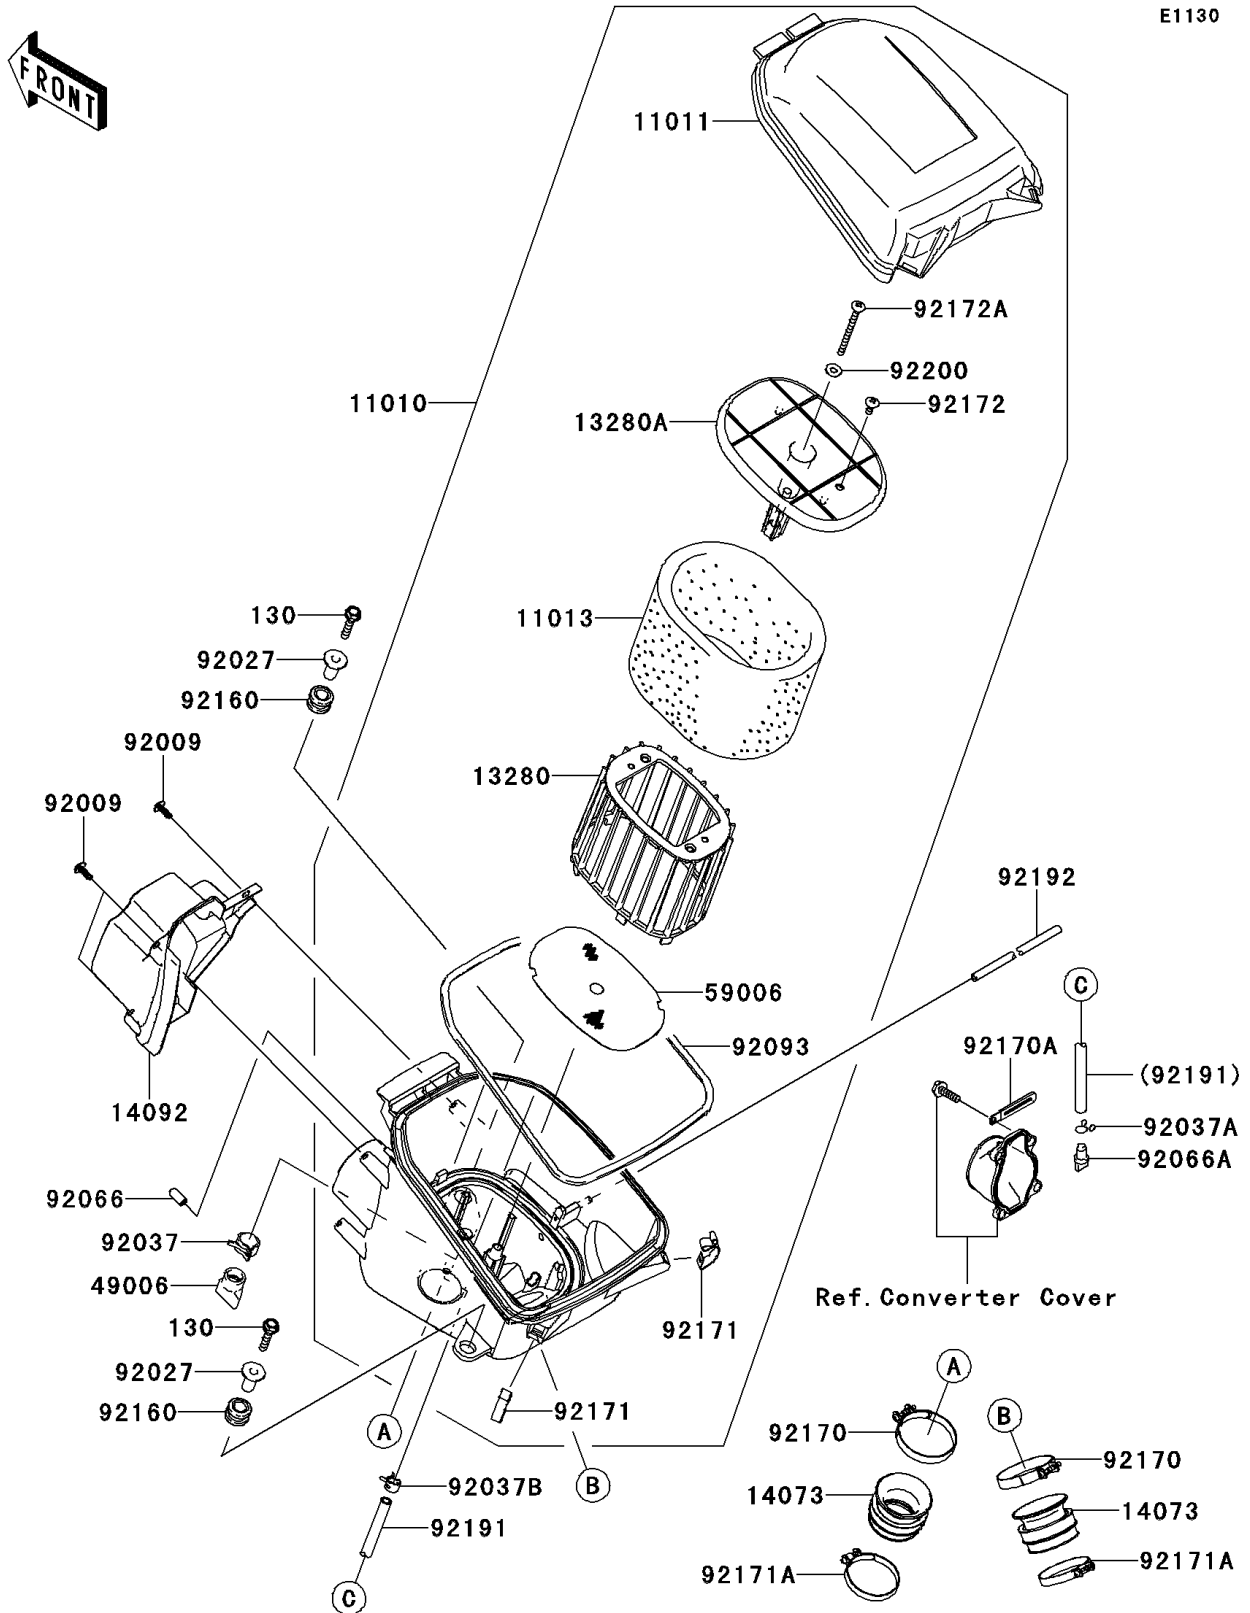

2012 Brute Force® 750 4x4i EPS PARTS DIAGRAM

Air Cleaner

E1130

2012 Brute Force® 750 4x4i EPS PARTS LIST

Air Cleaner

ITEM NAME	PART NUMBER	QUANTITY
BOLT-FLANGED,6X30 (Ref # 130)	130BA0630	1
FILTER-ASSY-AIR (Ref # 11010)	11010-0152	1
CASE-AIR FILTER,UPP (Ref # 11011)	11011-0017	1
ELEMENT-AIR FILTER (Ref # 11013)	11013-0021	1
HOLDER (Ref # 13280)	13280-0232	1
HOLDER (Ref # 13280A)	13280-0233	1
DUCT (Ref # 14073)	14073-0160	1
COVER,INTAKE DUCT (Ref # 14092)	14092-0768	1
BOOT (Ref # 49006)	49006-1292	1
ARRESTER-FLAME (Ref # 59006)	59006-0015	1
SCREW,TAPPING (Ref # 92009)	92009-1113	1
COLLAR,L=21 (Ref # 92027)	92027-195	1
CLAMP,HOSE CLIP (Ref # 92037)	92037-1460	1
CLAMP,TUBE (Ref # 92037A)	92037-147	1
CLAMP,TUBE (Ref # 92037B)	92037-1505	1
PLUG (Ref # 92066)	92066-0095	1
PLUG,DRAIN (Ref # 92066A)	92066-1211	1
SEAL (Ref # 92093)	92093-0083	1
DAMPER (Ref # 92160)	92160-1594	1
CLAMP (Ref # 92170)	92170-1448	1
CLAMP (Ref # 92170A)	92170-1514	1
CLAMP (Ref # 92171)	92171-0225	1
CLAMP (Ref # 92171A)	92171-0722	1
SCREW (Ref # 92172)	92172-0297	1
SCREW (Ref # 92172A)	92172-0300	1
TUBE,7X11X470 (Ref # 92191)	92191-1531	1
TUBE (Ref # 92192)	92192-0449	1
WASHER (Ref # 92200)	92200-0364	1