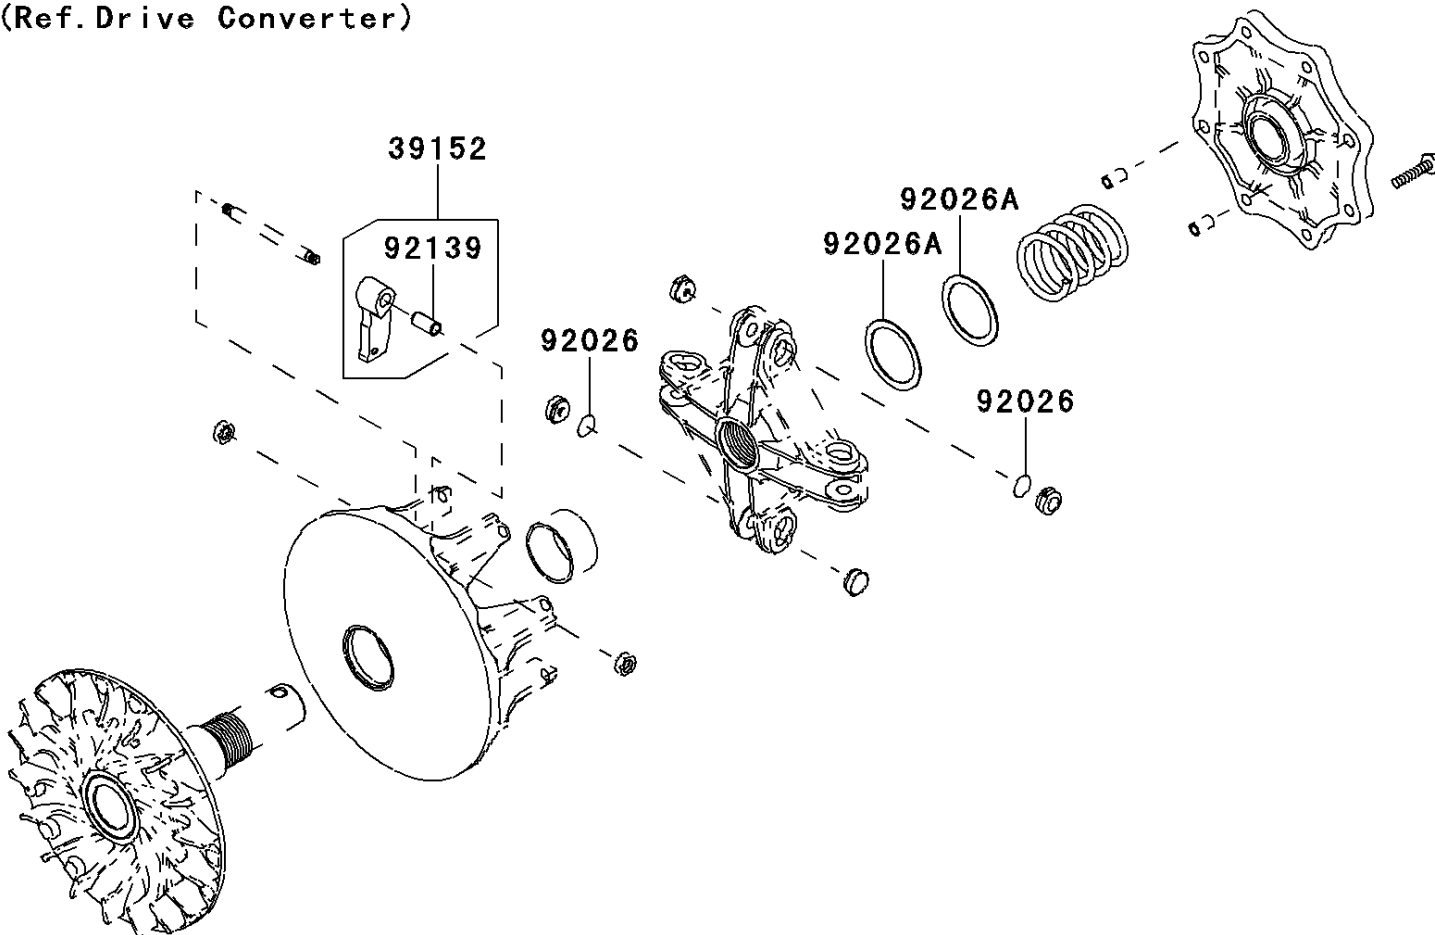

2012 Brute Force® 750 4x4i EPS PARTS DIAGRAM

Optional Parts

F2890

(Ref. Drive Converter)

2012 Brute Force® 750 4x4i EPS PARTS LIST

Optional Parts

ITEM NAME	PART NUMBER	QUANTITY
WEIGHT-RAMP (Ref # 39152)	39152-0091	1
SPACER,T=0.1 (Ref # 92026)	92026-0038	1
SPACER,39X49.5X1.0 (Ref # 92026A)	92026-1603	1
BUSHING (Ref # 92139)	92139-0215	1