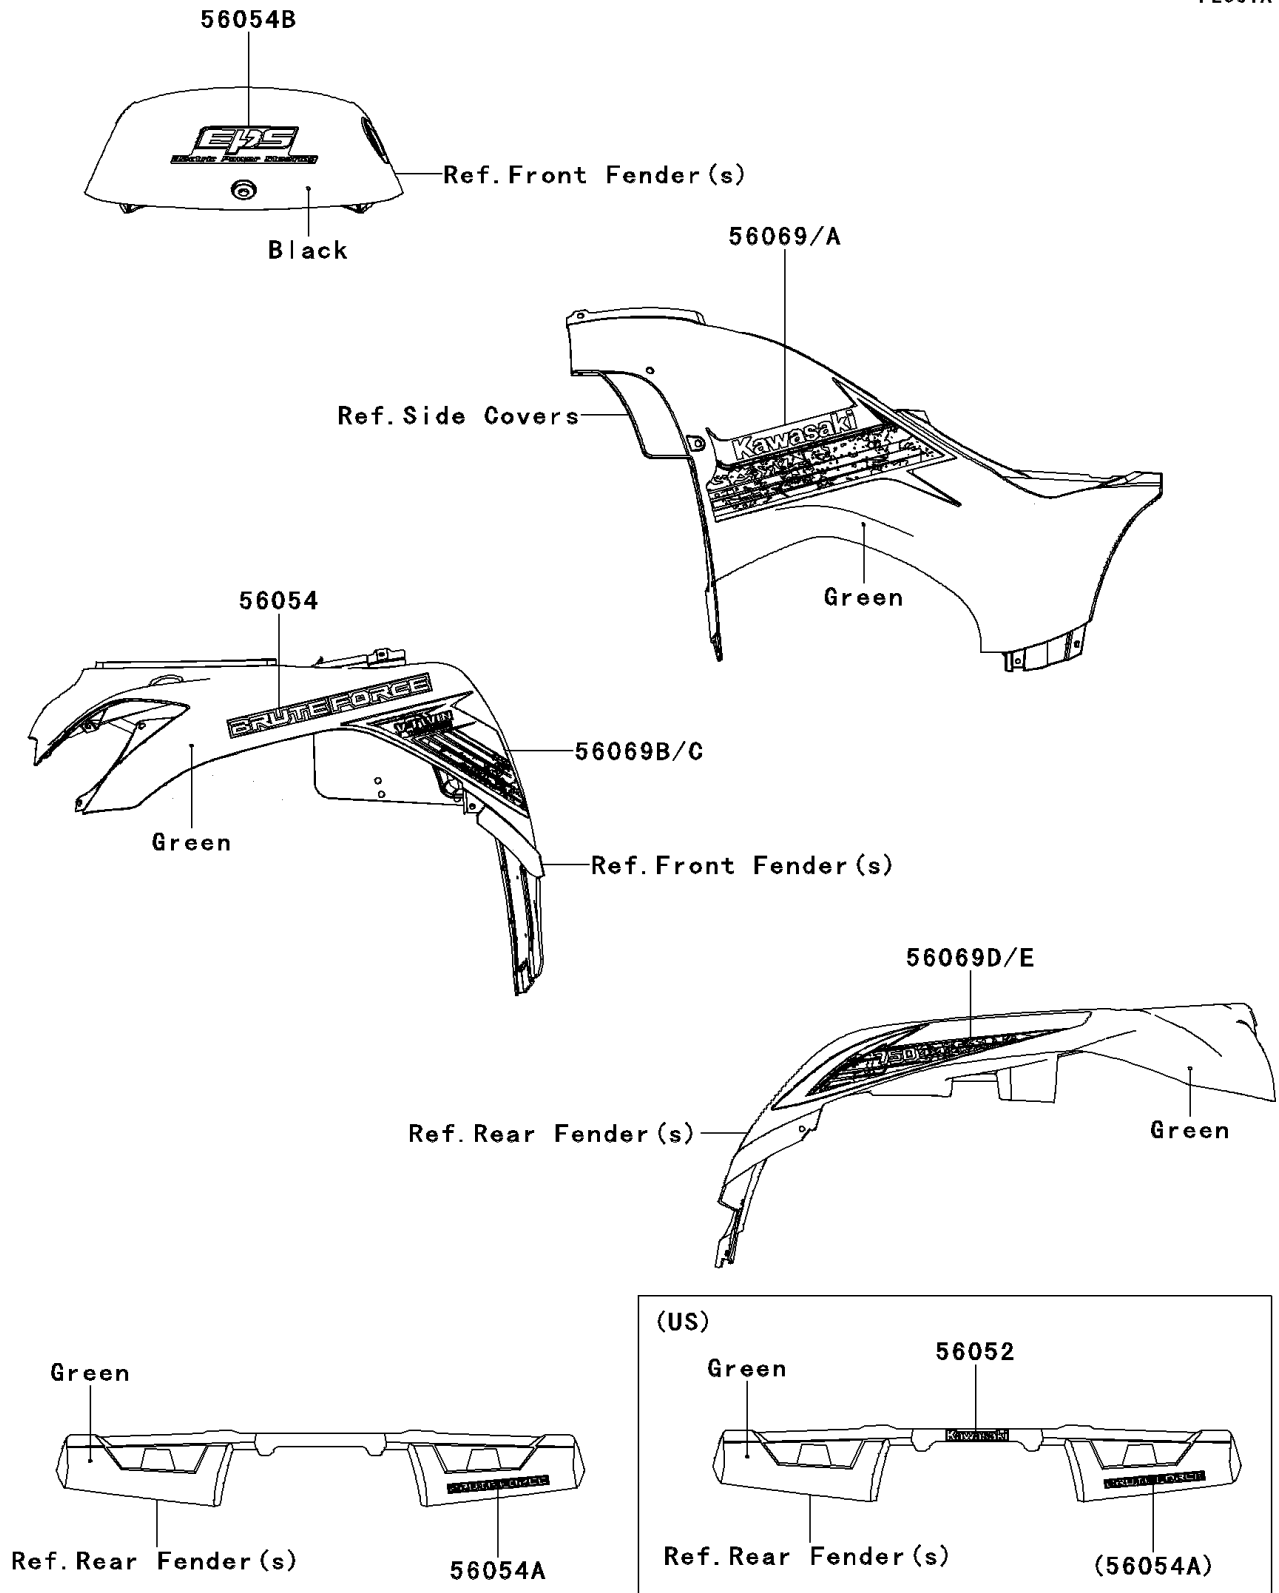

2012 Brute Force® 750 4x4i EPS PARTS DIAGRAM

Decals(Green)(GCF/GCS)

F2861A

2012 Brute Force® 750 4x4i EPS PARTS LIST

Decals(Green)(GCF/GCS)

ITEM NAME	PART NUMBER	QUANTITY
MARK,FR FENDER,BRUTE FORCE (Ref # 56054)	56054-0754	1
MARK,RR FENDER,BRUTE FORCE (Ref # 56054A)	56054-0755	1
MARK,TOP COVER,EPS (Ref # 56054B)	56054-0758	1
PATTERN,SIDE COVER,LH (Ref # 56069)	56069-1114	1
PATTERN,SIDE COVER,RH (Ref # 56069A)	56069-1115	1
PATTERN,FR FENDER,LH (Ref # 56069B)	56069-1116	1
PATTERN,FR FENDER,RH (Ref # 56069C)	56069-1117	1
PATTERN,RR FENDER,LH (Ref # 56069D)	56069-1118	1
PATTERN,RR FENDER,RH (Ref # 56069E)	56069-1119	1
MARK,RR FENDER,KAWASAKI (Ref # 56052)	56052-0716	1