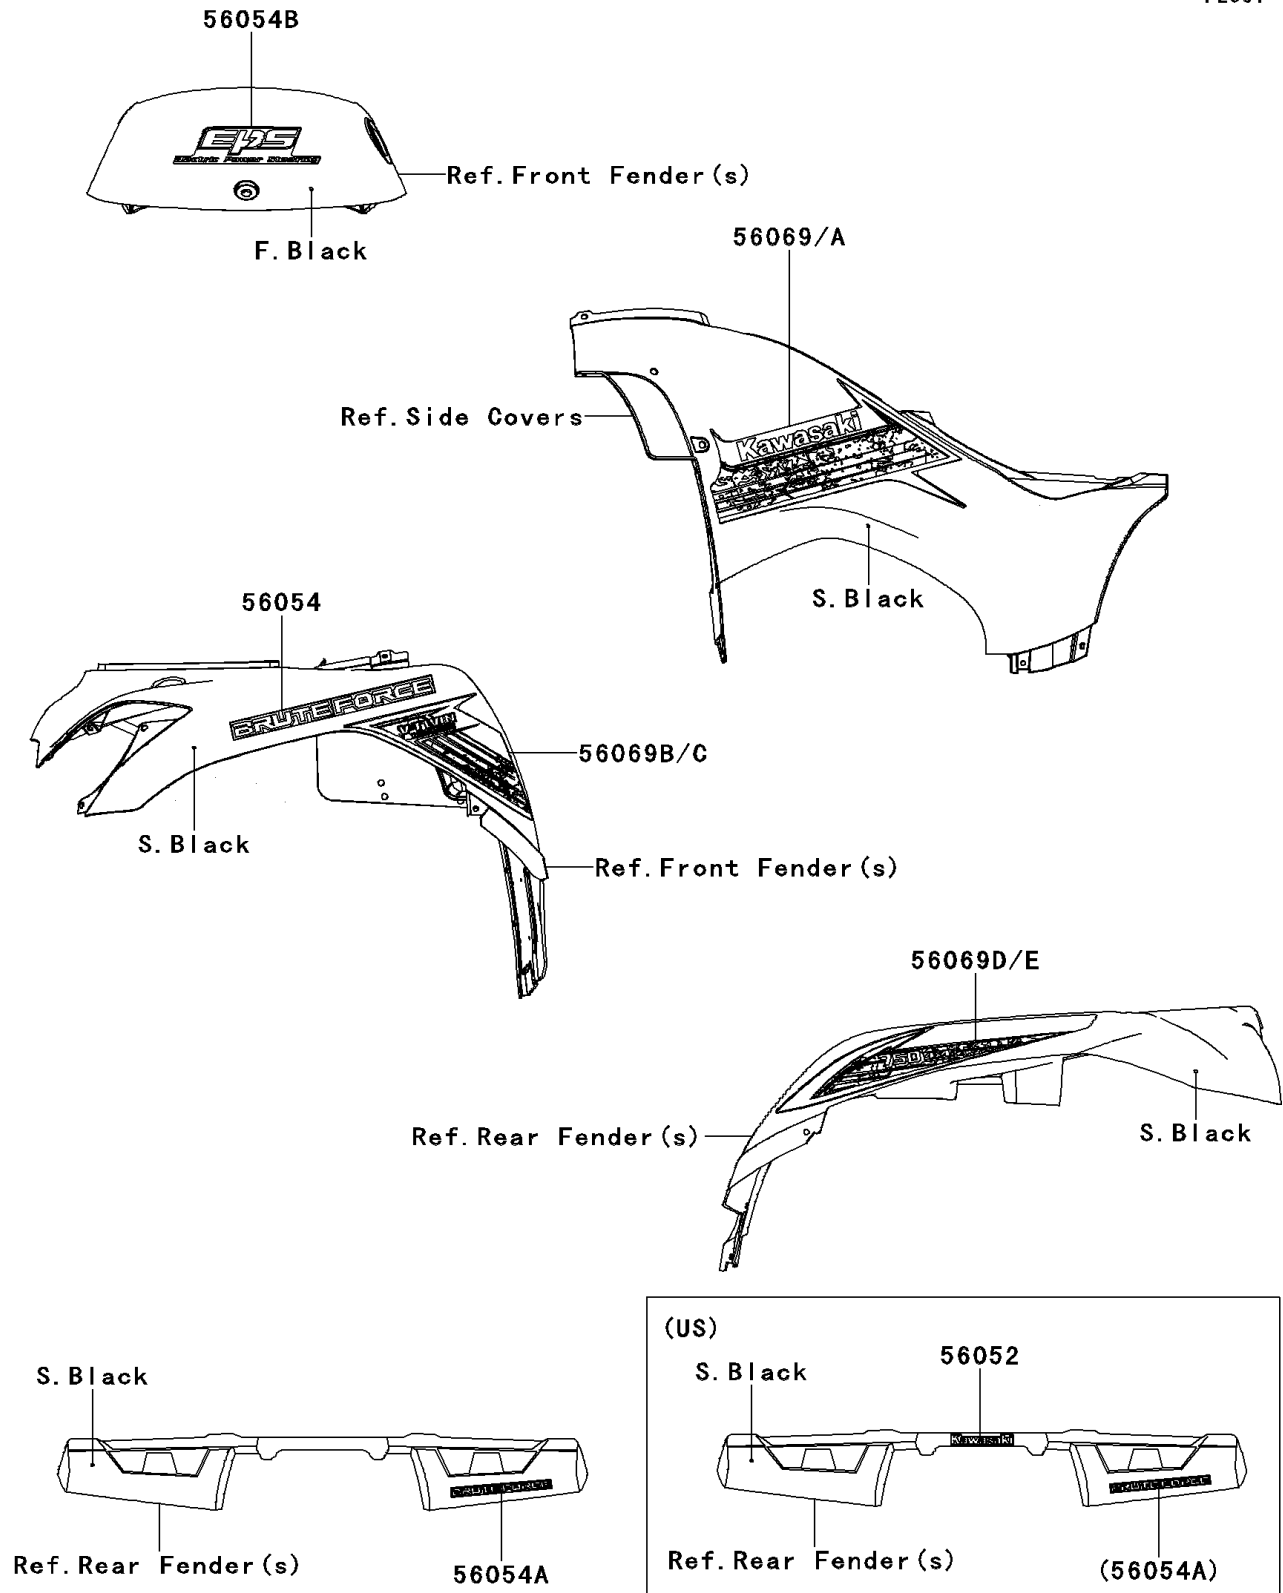

## 2012 Brute Force® 750 4x4i EPS PARTS DIAGRAM

Decals(Black)(GCF/GCS)

F2861

## 2012 Brute Force® 750 4x4i EPS PARTS LIST

Decals(Black)(GCF/GCS)

ITEM NAME	PART NUMBER	QUANTITY
MARK,FR FENDER,BRUTE FORCE (Ref # 56054)	56054-0754	1
MARK,RR FENDER,BRUTE FORCE (Ref # 56054A)	56054-0755	1
MARK,TOP COVER,EPS (Ref # 56054B)	56054-0758	1
PATTERN,SIDE COVER,LH (Ref # 56069)	56069-1108	1
PATTERN,SIDE COVER,RH (Ref # 56069A)	56069-1109	1
PATTERN,FR FENDER,LH (Ref # 56069B)	56069-1110	1
PATTERN,FR FENDER,RH (Ref # 56069C)	56069-1111	1
PATTERN,RR FENDER,LH (Ref # 56069D)	56069-1112	1
PATTERN,RR FENDER,RH (Ref # 56069E)	56069-1113	1
MARK,RR FENDER,KAWASAKI (Ref # 56052)	56052-0928	1