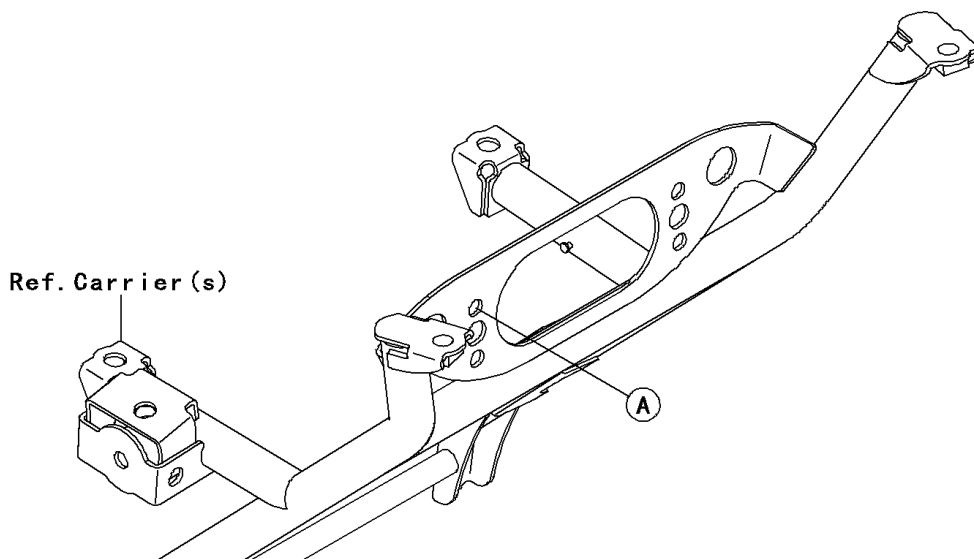

2012 Brute Force® 750 4x4i EPS PARTS DIAGRAM

Taillight(s)

F2720

2012 Brute Force® 750 4x4i EPS PARTS LIST

Taillight(s)

| ITEM NAME | PART NUMBER | QUANTITY |
|-------------------------------------|-------------|----------|
| SCREW-PAN-CROS,4X40 (Ref # 220) | 220AA0440 | 1 |
| BRACKET,TAIL LAMP (Ref # 11051) | 11051-1870 | 1 |
| GASKET,TAIL LAMP LENS (Ref # 11061) | 11061-0055 | 1 |
| LAMP-ASSY-TAIL (Ref # 23024) | 23024-0302 | 1 |
| LENS,TAIL LAMP (Ref # 23026) | 23026-1230 | 1 |
| BULB,12V 21/5W (Ref # 92069) | 92069-063 | 1 |
| DAMPER,TAIL LAMP (Ref # 92160) | 92160-1053 | 1 |