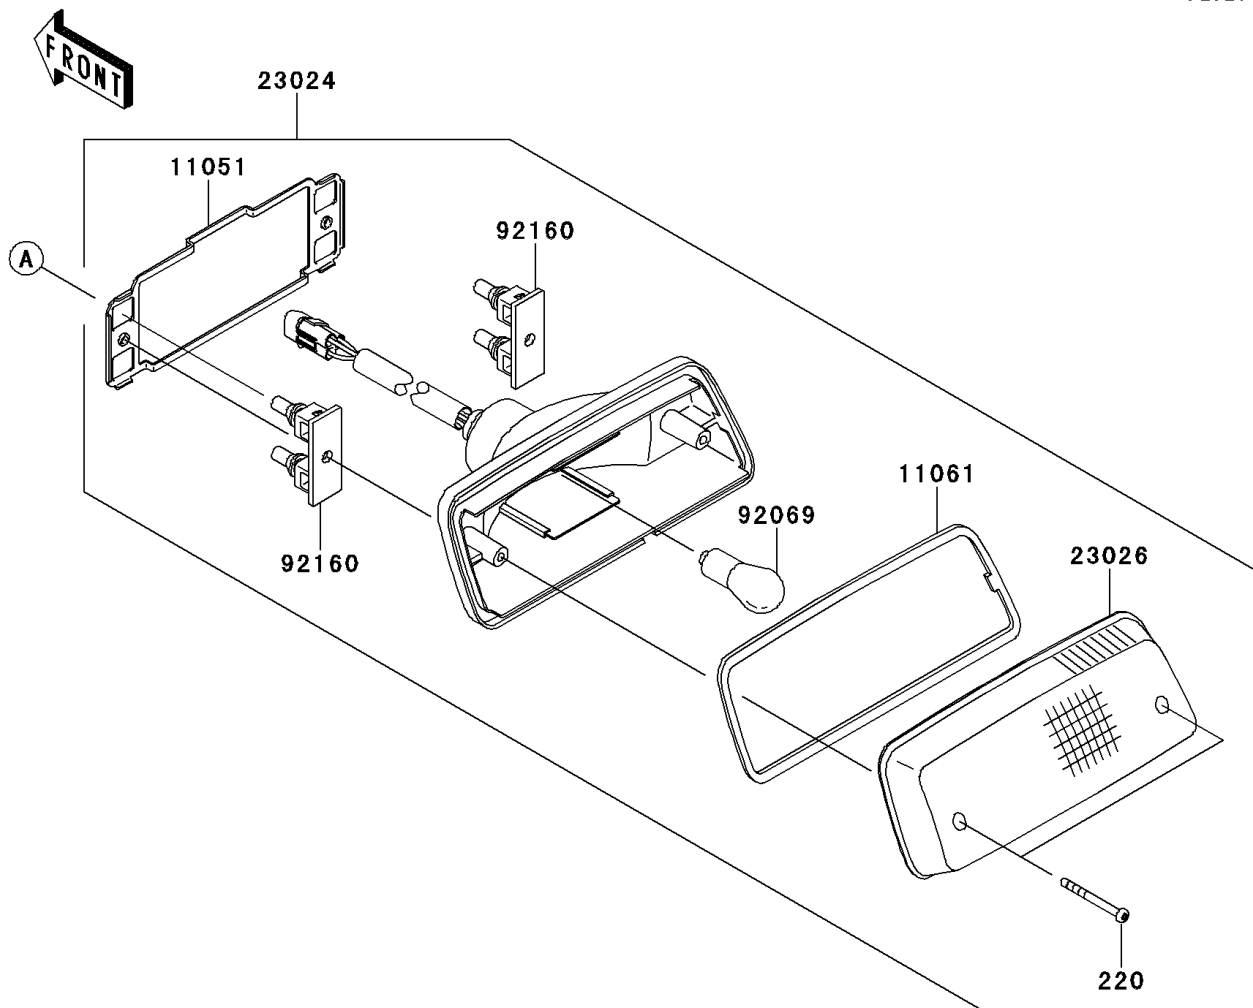

2012 Brute Force® 750 4x4i EPS PARTS DIAGRAM

Taillight(s)

F2720

2012 Brute Force® 750 4x4i EPS PARTS LIST

Taillight(s)

| ITEM NAME | PART NUMBER | QUANTITY |
|-------------------------------------|-------------|----------|
| SCREW-PAN-CROS,4X40 (Ref # 220) | 220AA0440 | 1 |
| BRACKET,TAIL LAMP (Ref # 11051) | 11051-1870 | 1 |
| GASKET,TAIL LAMP LENS (Ref # 11061) | 11061-0055 | 1 |
| LAMP-ASSY-TAIL (Ref # 23024) | 23024-0302 | 1 |
| LENS,TAIL LAMP (Ref # 23026) | 23026-1230 | 1 |
| BULB,12V 21/5W (Ref # 92069) | 92069-063 | 1 |
| DAMPER,TAIL LAMP (Ref # 92160) | 92160-1053 | 1 |