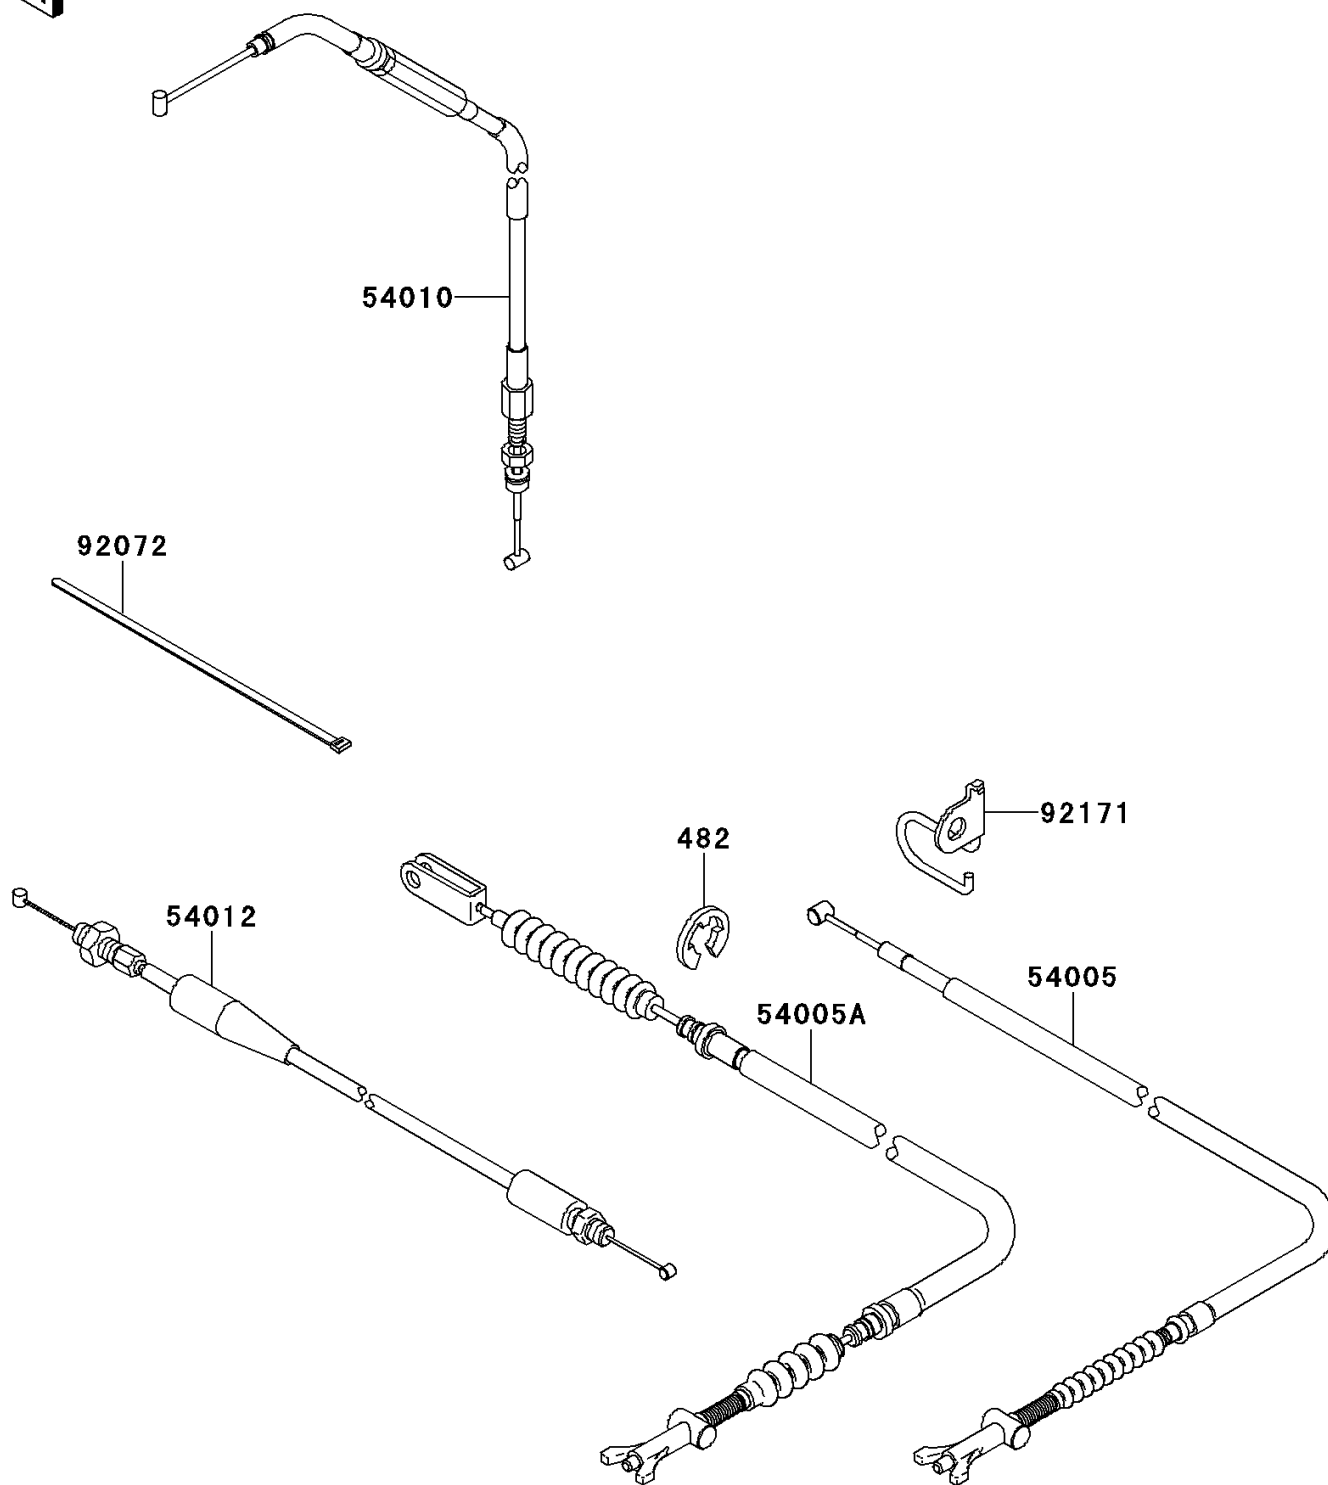

## 2012 Brute Force® 750 4x4i EPS PARTS DIAGRAM

Cables

F2540

## 2012 Brute Force® 750 4x4i EPS PARTS LIST

### Cables

ITEM NAME	PART NUMBER	QUANTITY
CIRCLIP-TYPE-E,8MM (Ref # 482)	482EA8000	1
CABLE-BRAKE,PARKING (Ref # 54005)	54005-0017	1
CABLE-BRAKE,FOOT (Ref # 54005A)	54005-0018	1
CABLE,FRONT DIFF LOCK (Ref # 54010)	54010-0570	1
CABLE-THROTTLE (Ref # 54012)	54012-0207	1
BAND,L=188 (Ref # 92072)	92072-1239	1
CLAMP,BRAKE CABLE (Ref # 92171)	92171-0228	1