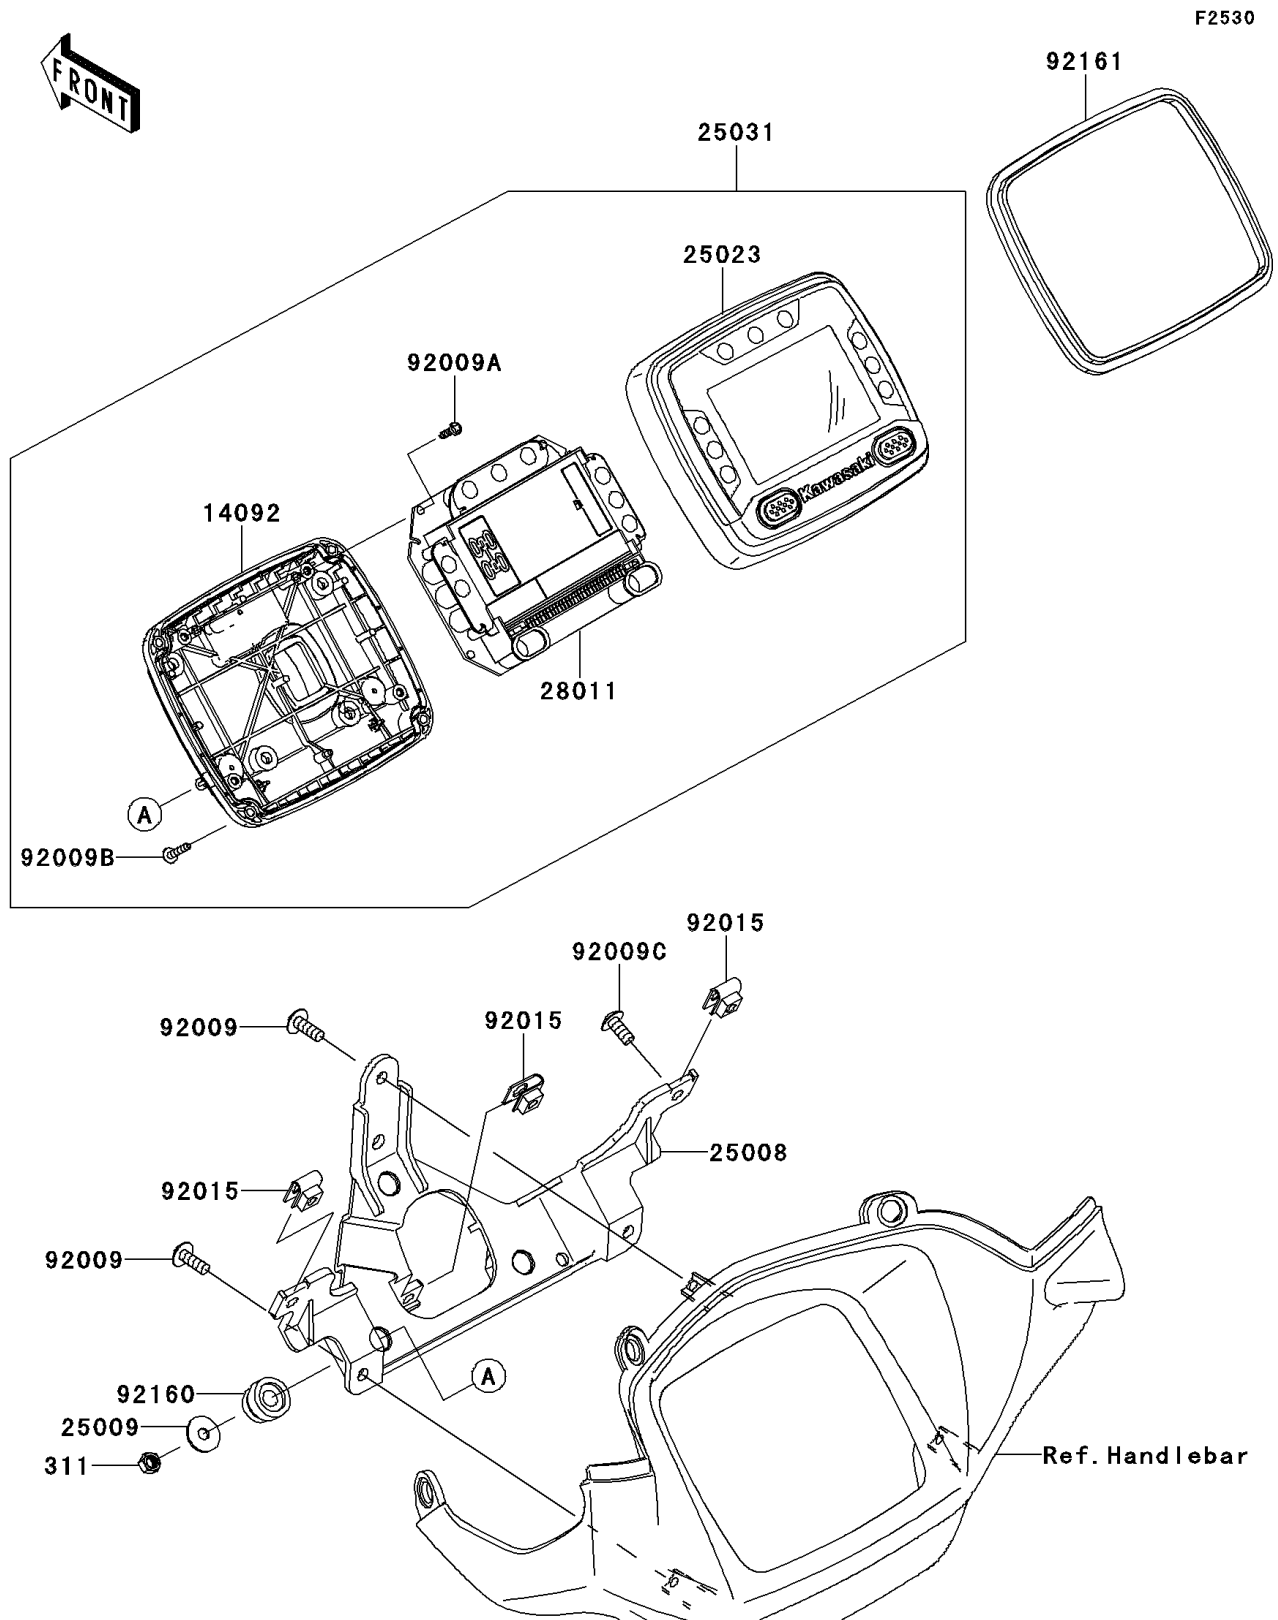

## 2012 Brute Force® 750 4x4i EPS PARTS DIAGRAM

Meter(s)

## 2012 Brute Force® 750 4x4i EPS PARTS LIST

Meter(s)

ITEM NAME	PART NUMBER	QUANTITY
NUT-HEX (Ref # 311)	311AB0500	1
COVER,LWR CASE (Ref # 14092)	14092-0179	1
BRACKET-METER (Ref # 25008)	25008-0034	1
WASHER,5.2X16X1.2 (Ref # 25009)	25009-004	1
COVER-METER CASE,UPP (Ref # 25023)	25023-0069	1
METER-ASSY (Ref # 25031)	25031-0363	1
METER,LCD (Ref # 28011)	28011-0181	1
SCREW,TAPPING,5X14 (Ref # 92009)	92009-1197	1
SCREW,3X12 (Ref # 92009A)	92009-1326	1
SCREW,TAPPING,3X16 (Ref # 92009B)	92009-1391	1
SCREW,5X12 (Ref # 92009C)	92009-1652	1
NUT,5MM (Ref # 92015)	92015-1573	1
DAMPER (Ref # 92160)	92160-1460	1
DAMPER,METER (Ref # 92161)	92161-0906	1