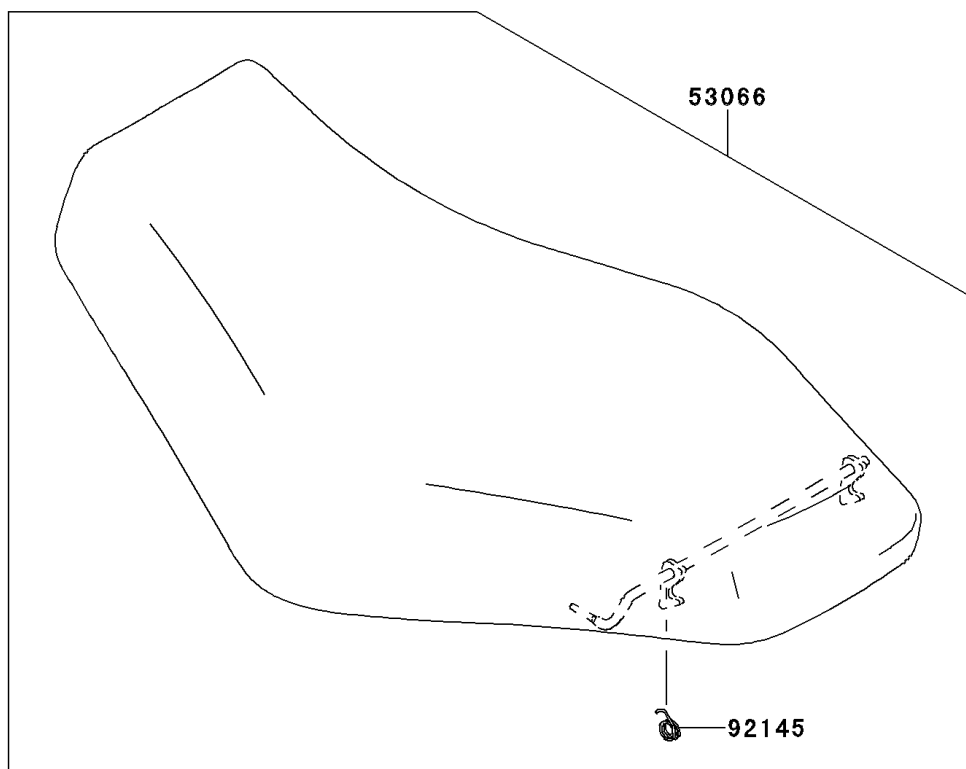

2012 Brute Force® 750 4x4i EPS PARTS DIAGRAM

Seat

F2510

2012 Brute Force® 750 4x4i EPS PARTS LIST

Seat

ITEM NAME	PART NUMBER	QUANTITY
BOLT-FLANGED,8X12 (Ref # 130)	130BA0812	1
BRACKET,SEAT&BATTERY BAND (Ref # 11054)	11054-1236	1
SEAT-ASSY,BLACK (Ref # 53066)	53066-0291-MA	1
SPRING,SEAT LATCH (Ref # 92145)	92145-0022	1