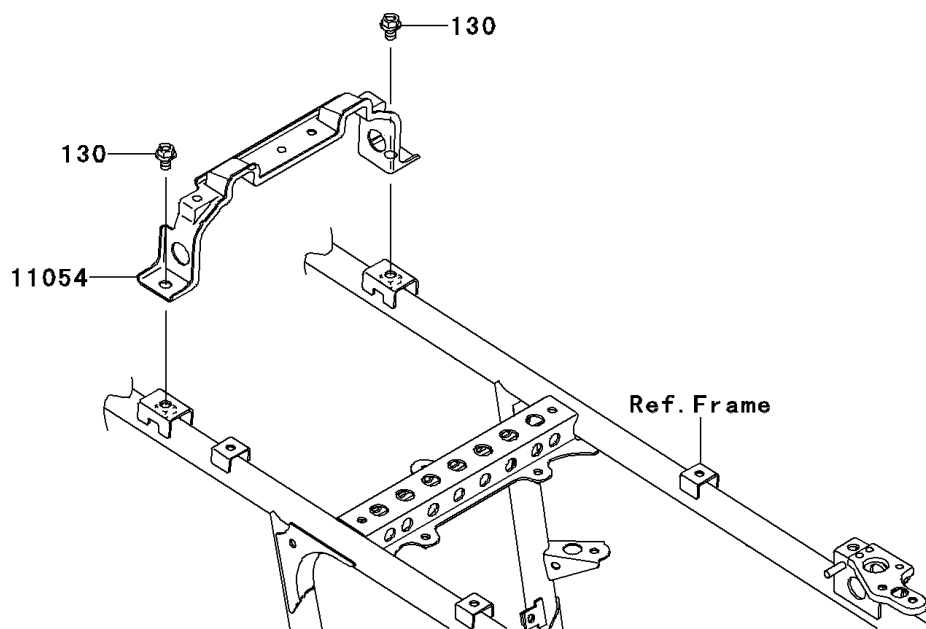

2012 Brute Force® 750 4x4i EPS PARTS DIAGRAM

Seat

F2510

2012 Brute Force® 750 4x4i EPS PARTS LIST

Seat

ITEM NAME	PART NUMBER	QUANTITY
BOLT-FLANGED,8X12 (Ref # 130)	130BA0812	1
BRACKET,SEAT&BATTERY BAND (Ref # 11054)	11054-1236	1
SEAT-ASSY,BLACK (Ref # 53066)	53066-0291-MA	1
SPRING,SEAT LATCH (Ref # 92145)	92145-0022	1