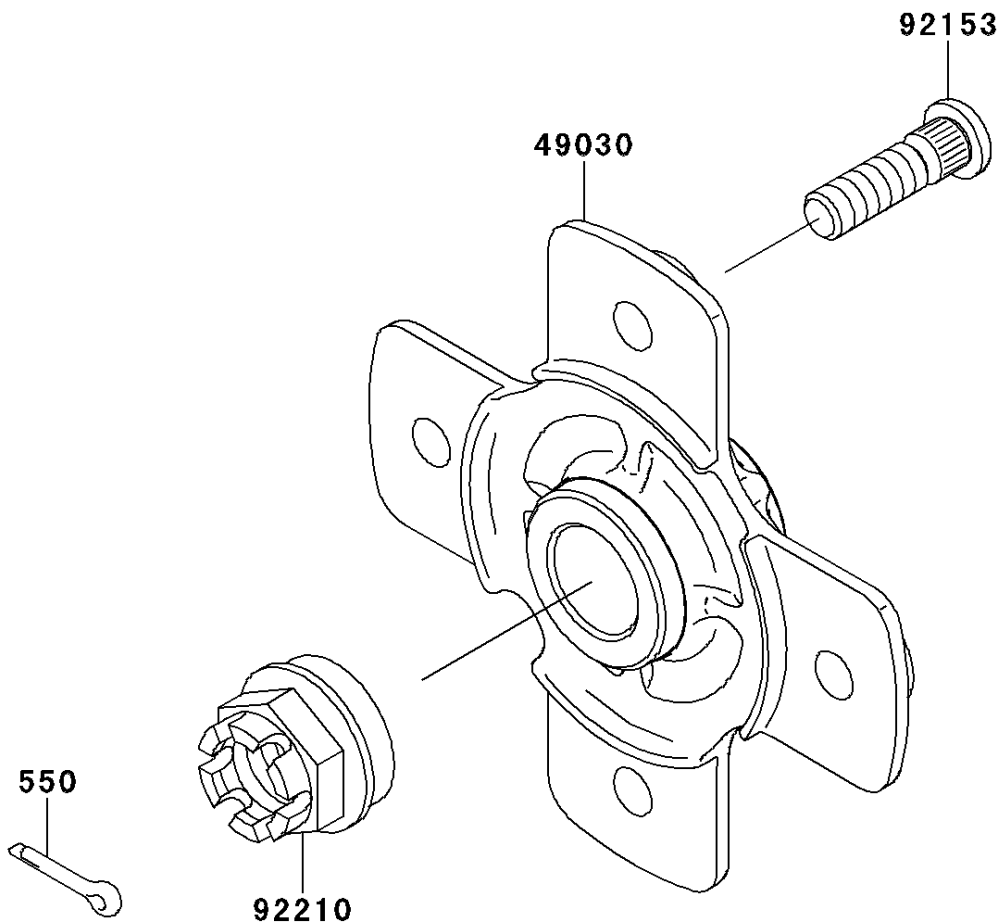

2012 Brute Force® 750 4x4i EPS PARTS DIAGRAM

Rear Hub

F2240

2012 Brute Force® 750 4x4i EPS PARTS LIST

Rear Hub

ITEM NAME	PART NUMBER	QUANTITY
PIN-COTTER,4.0X25 (Ref # 550)	550AA4025	1
HUB,RR (Ref # 49030)	49030-0034	1
BOLT,10X36.5 (Ref # 92153)	92153-0890	1
NUT,CASTLE,20MM (Ref # 92210)	92210-1381	1