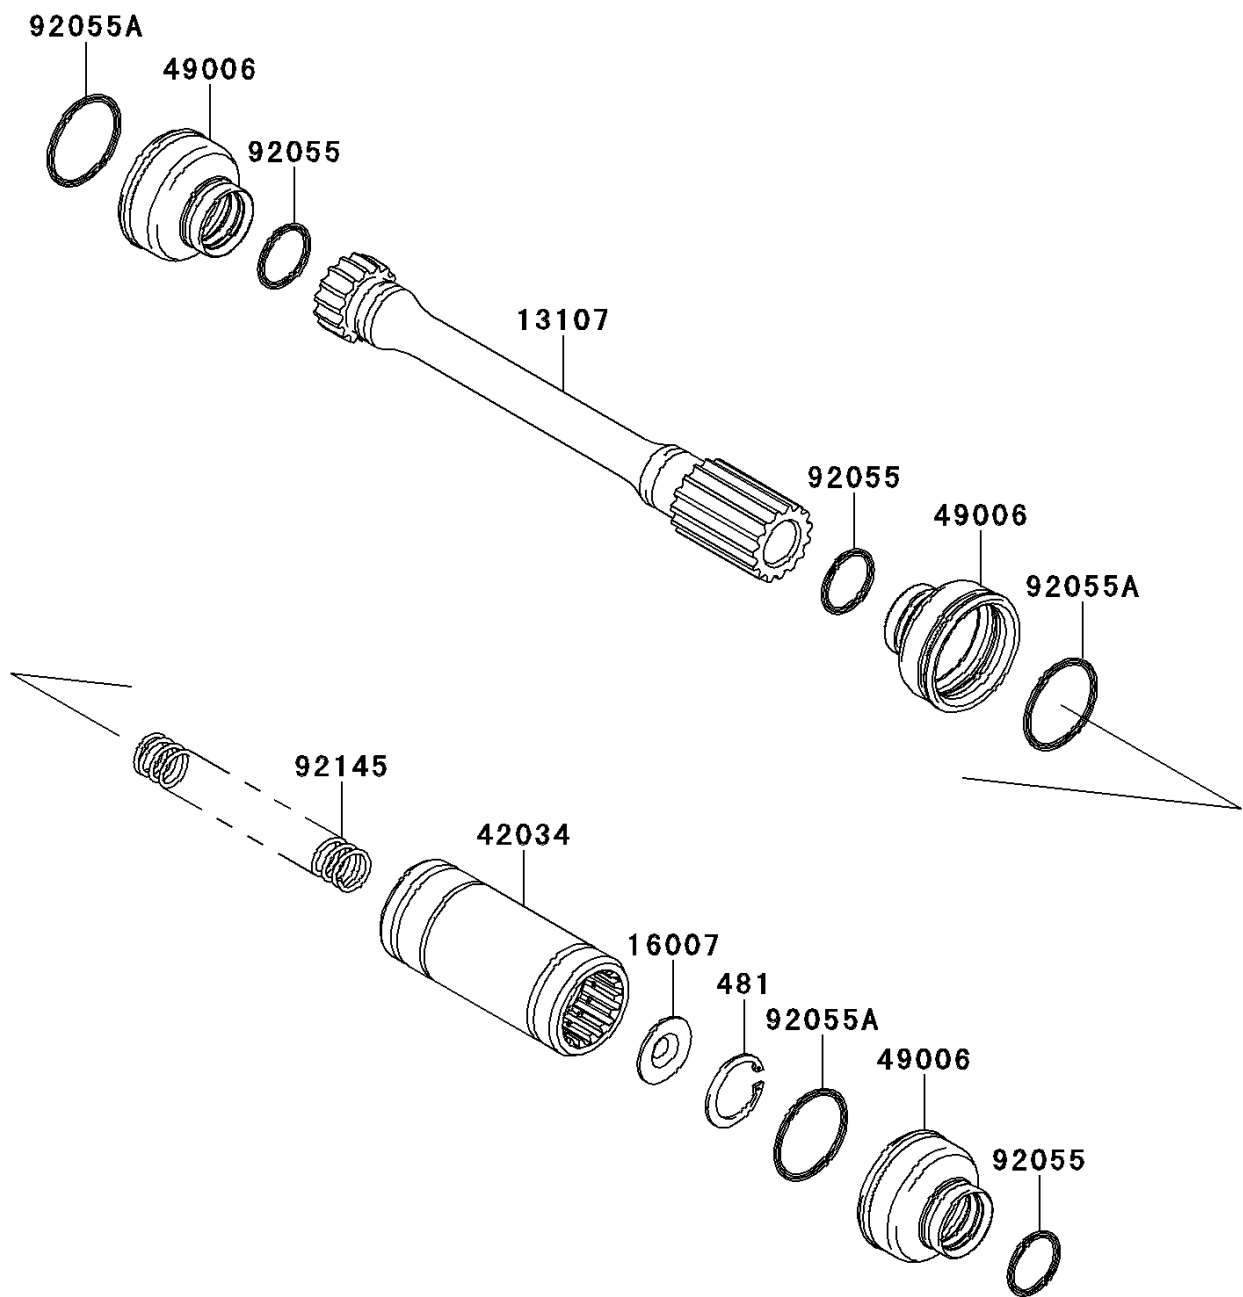

2012 Brute Force® 750 4x4i EPS PARTS DIAGRAM

Drive Shaft-Propeller

E3135

2012 Brute Force® 750 4x4i EPS PARTS LIST

Drive Shaft-Propeller

ITEM NAME	PART NUMBER	QUANTITY
CIRCLIP-TYPE-C,25MM (Ref # 481)	481J2500	1
SHAFT,FR PROPELLER SHAFT (Ref # 13107)	13107-1505	1
SEAT-SPRING,PROPELLER SHAFT (Ref # 16007)	16007-0042	1
COUPLING,PROPELLER (Ref # 42034)	42034-1193	1
BOOT (Ref # 49006)	49006-1362	1
RING-O,18X24X3 (Ref # 92055)	92055-1633	1
RING-O,30X35X2.5 (Ref # 92055A)	92055-1693	1
SPRING,PROPELLER SHAFT (Ref # 92145)	92145-1304	1