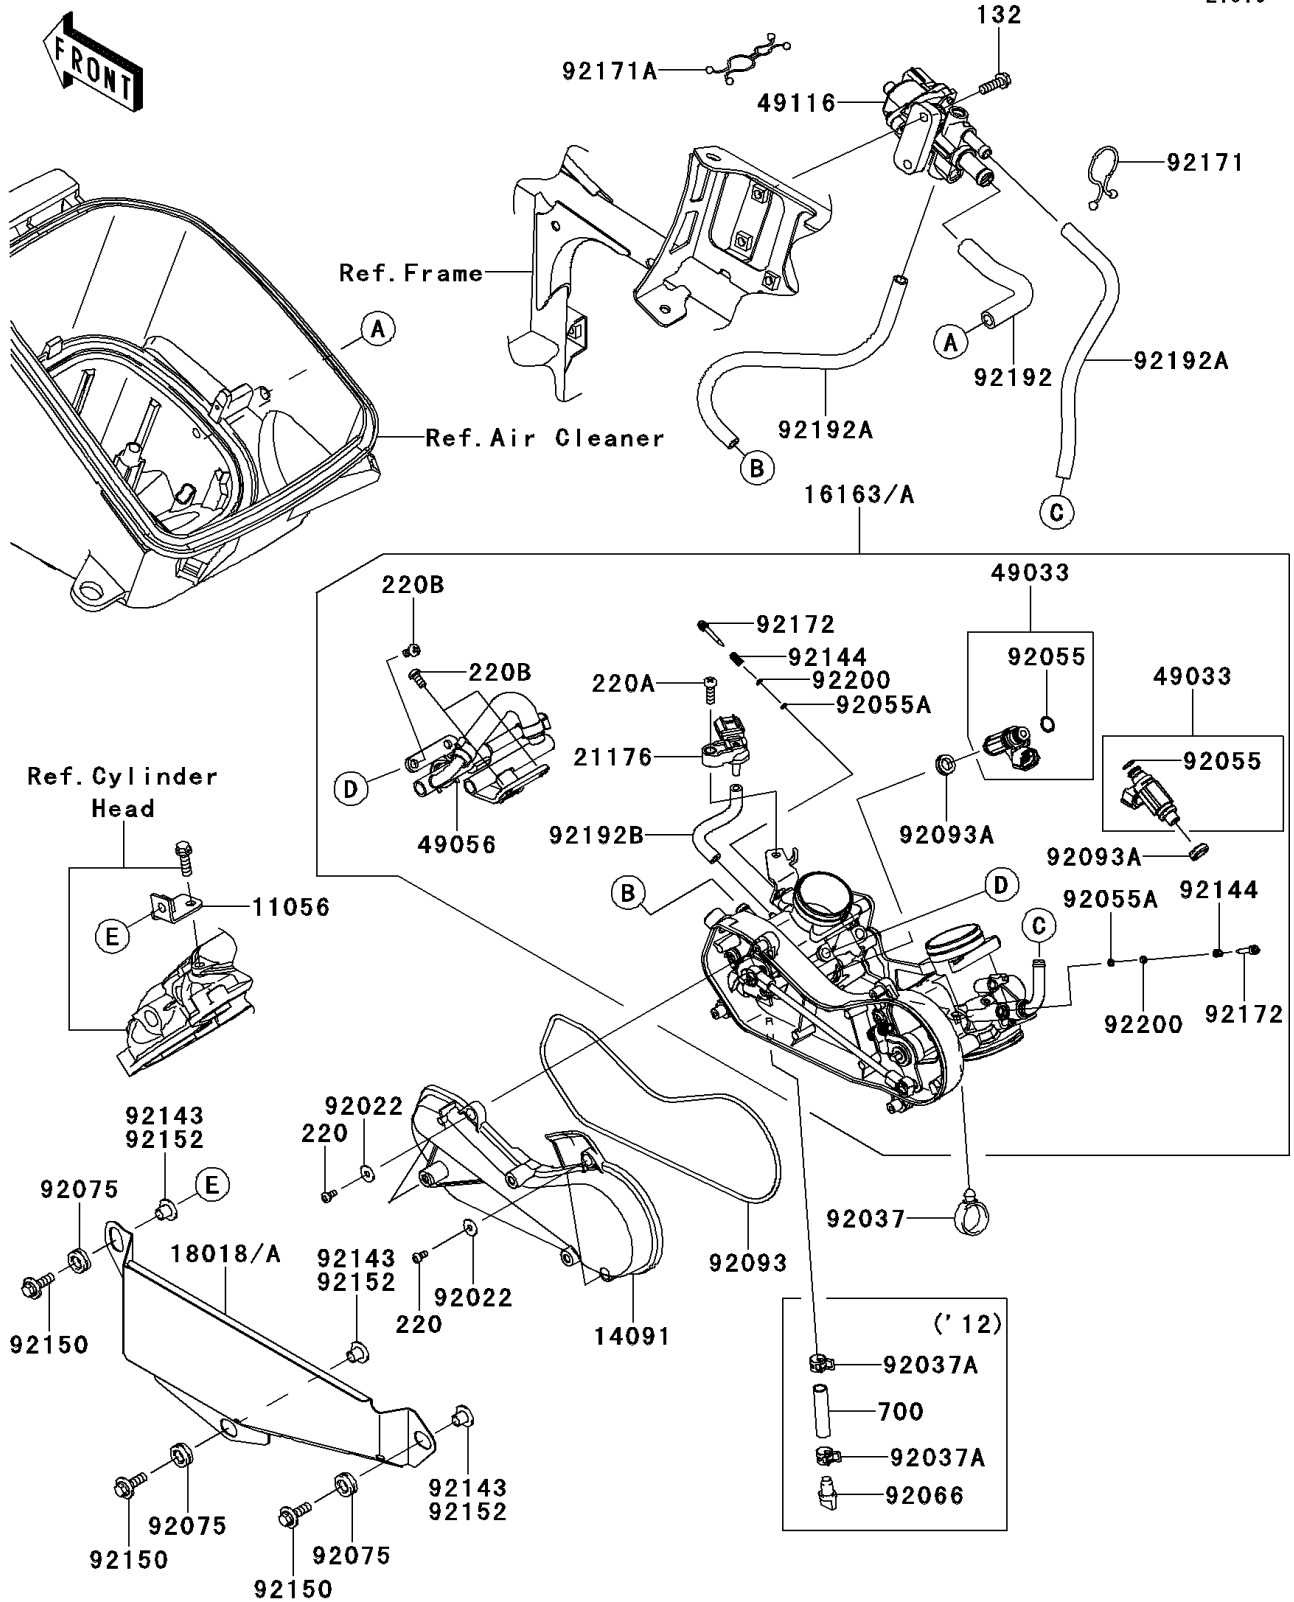

2012 Brute Force® 750 4x4i EPS PARTS DIAGRAM

Throttle

E1510

2012 Brute Force® 750 4x4i EPS PARTS LIST

Throttle

ITEM NAME	PART NUMBER	QUANTITY
BOLT-FLANGED-SMALL,6X18 (Ref # 132)	132BD0618	1
SCREW-PAN-CROS,4X8 (Ref # 220)	220AA0408	1
SCREW-PAN-CROS,5X16 (Ref # 220A)	220AA0516	1
SCREW-PAN-CROS,6X12 (Ref # 220B)	220D0612	1
TUBE-PVC (Ref # 700)	700Q0740	1
BRACKET (Ref # 11056)	11056-1026	1
COVER,THROTTLE LINK (Ref # 14091)	14091-1731	1
THROTTLE-ASSY (Ref # 16163)	16163-0170	1
PLATE-HEAT GUARD (Ref # 18018)	18018-0027	1
SENSOR,PRESSURE (Ref # 21176)	21176-0111	1
NOZZLE-INJECTION (Ref # 49033)	49033-1060	1
PIPE-INJECTION (Ref # 49056)	49056-0034	1
VALVE-ASSY (Ref # 49116)	49116-0021	1
WASHER,5.2X13X1 (Ref # 92022)	92022-1380	1
CLAMP,HOSE (Ref # 92037)	92037-1827	1
CLAMP (Ref # 92037A)	92037-2113	1
RING-O,INJECTION NOZZLE (Ref # 92055)	92055-1622	1
RING-O,AIR SCREW (Ref # 92055A)	92055-1658	1
PLUG,DRAIN (Ref # 92066)	92066-1211	1
DAMPER (Ref # 92075)	92075-1947	1
SEAL (Ref # 92093)	92093-0082	1
SEAL (Ref # 92093A)	92093-0127	1
COLLAR (Ref # 92143)	92143-1057	1
SPRING,THROTTLE STOP SCREW (Ref # 92144)	92144-1674	1
BOLT,FLANGED,6X20 (Ref # 92150)	92150-1339	1
CLAMP (Ref # 92171)	92171-1185	1
CLAMP (Ref # 92171A)	92171-1438	1
SCREW (Ref # 92172)	92172-0156	1
TUBE (Ref # 92192)	92192-0437	1

2012 Brute Force® 750 4x4i EPS PARTS LIST

Throttle

ITEM NAME	PART NUMBER	QUANTITY
TUBE (Ref # 92192A)	92192-0439	1
TUBE (Ref # 92192B)	92192-0914	1
WASHER,PILOT AIR SCREW (Ref # 92200)	92200-1564	1