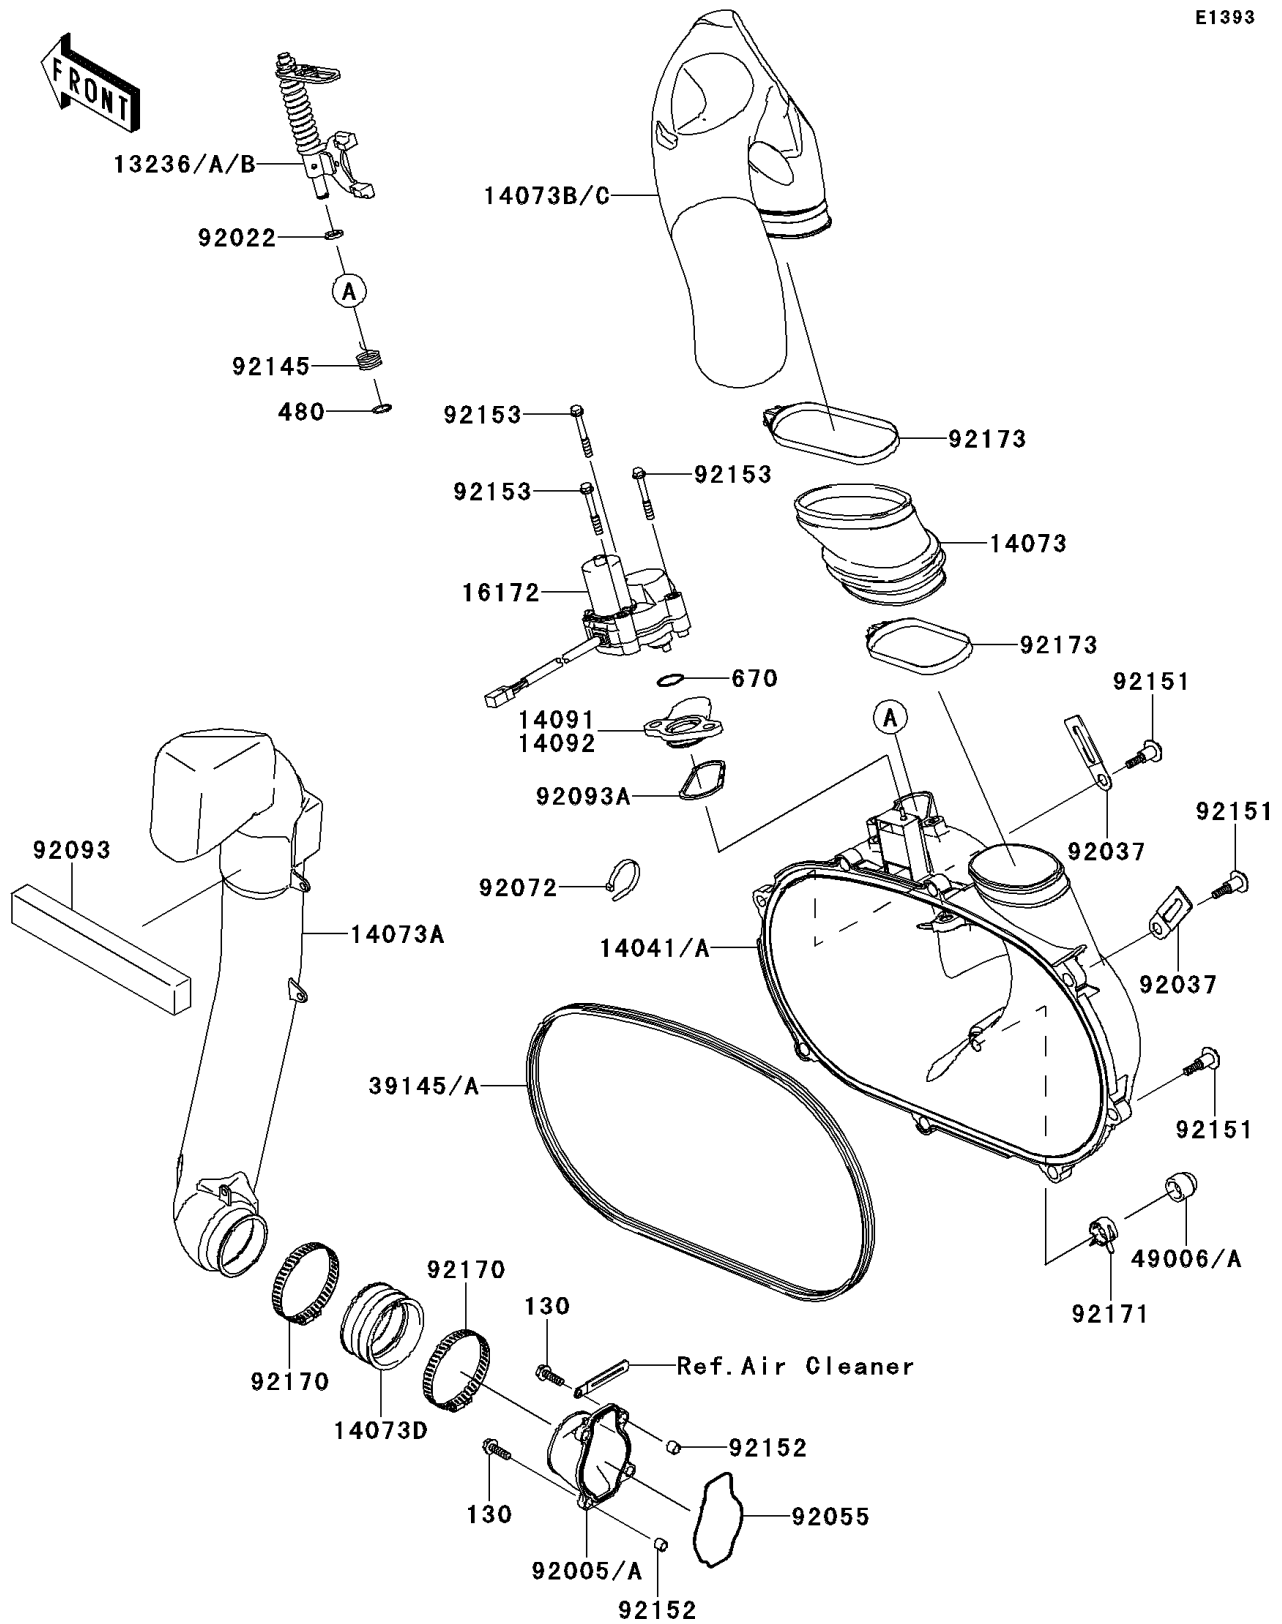

2012 Brute Force® 750 4x4i EPS PARTS DIAGRAM

Converter Cover

E1393

2012 Brute Force® 750 4x4i EPS PARTS LIST

Converter Cover

ITEM NAME	PART NUMBER	QUANTITY
BOLT-FLANGED,6X20 (Ref # 130)	130CD0620	1
CIRCLIP-TYPE-C,10MM (Ref # 480)	480J1000	1
O RING (Ref # 670)	670D3022	1
LEVER-COMP,YELLOW (Ref # 13236)	13236-0046	1
LEVER-COMP,GREEN (Ref # 13236A)	13236-0047	1
LEVER-COMP,PAINT LESS (Ref # 13236B)	13236-0048	1
COVER-COMP (Ref # 14041A)	14041-0562	1
DUCT,EXHAUST JOINT (Ref # 14073)	14073-0028	1
DUCT,INTAKE (Ref # 14073A)	14073-0298	1
DUCT,EXHAUST (Ref # 14073B)	14073-0299	1
DUCT,JOINT (Ref # 14073D)	14073-1775	1
COVER (Ref # 14091)	14091-1421	1
ACTUATOR (Ref # 16172)	16172-0018	1
TRIM-SEAL (Ref # 39145A)	39145-1135	1
BOOT,DRAIN (Ref # 49006A)	49006-3718	1
FITTING (Ref # 92005A)	92005-1387	1
WASHER,10.2X16X1 (Ref # 92022)	92022-1829	1
CLAMP (Ref # 92037)	92037-1780	1
RING-O (Ref # 92055)	92055-1630	1
BAND,L=188 (Ref # 92072)	92072-1239	1
SEAL (Ref # 92093)	92093-0572	1
SEAL (Ref # 92093A)	92093-1548	1
SPRING (Ref # 92145)	92145-1567	1
BOLT,FLANGED,6X30 (Ref # 92151)	92151-1686	1
COLLAR (Ref # 92152)	92152-1332	1
BOLT,6X47 (Ref # 92153)	92153-0678	1
CLAMP (Ref # 92170)	92170-1764	1
CLAMP (Ref # 92171)	92171-0329	1
CLAMP (Ref # 92173)	92173-0260	1