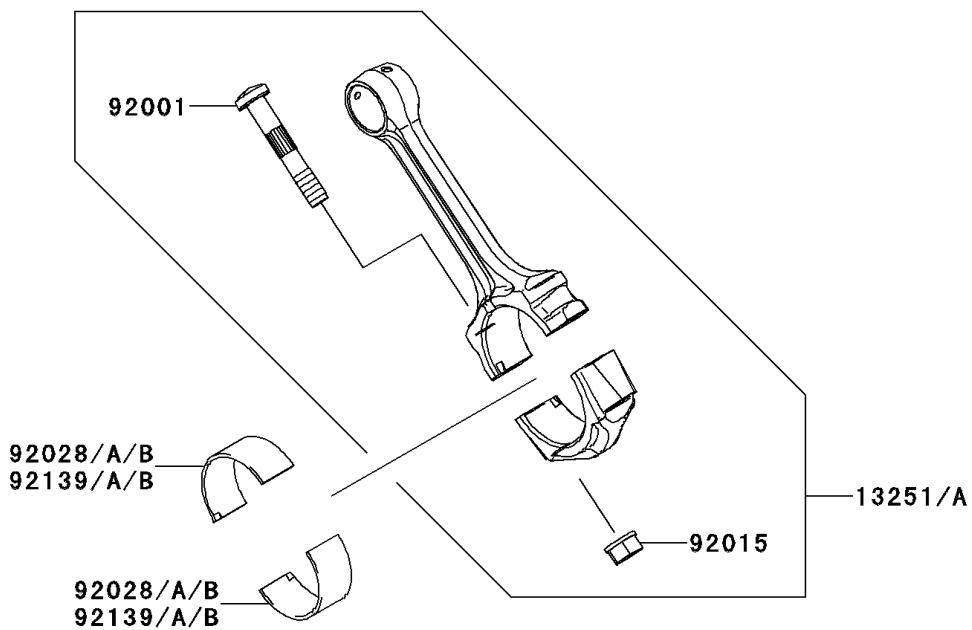

## 2012 Brute Force® 750 4x4i EPS PARTS DIAGRAM

Crankshaft

E1321

## 2012 Brute Force® 750 4x4i EPS PARTS LIST

Crankshaft

ITEM NAME	PART NUMBER	QUANTITY
CRANKSHAFT-COMP (Ref # 13031)	13031-0718	1
ROD-ASSY-CONNECTING (Ref # 13251A)	13251-1143	1
BOLT,CONNECTING ROD (Ref # 92001)	92001-1980	1
NUT,FLANGED,8MM (Ref # 92015)	92015-1311	1
BUSHING,CONNECTING ROD,GREEN (Ref # 92028)	92028-1961	1
BUSHING,CONNECTING ROD,YELLOW (Ref # 92028A)	92028-1962	1
BUSHING,CONNECTING ROD,BROWN (Ref # 92028B)	92028-1963	1