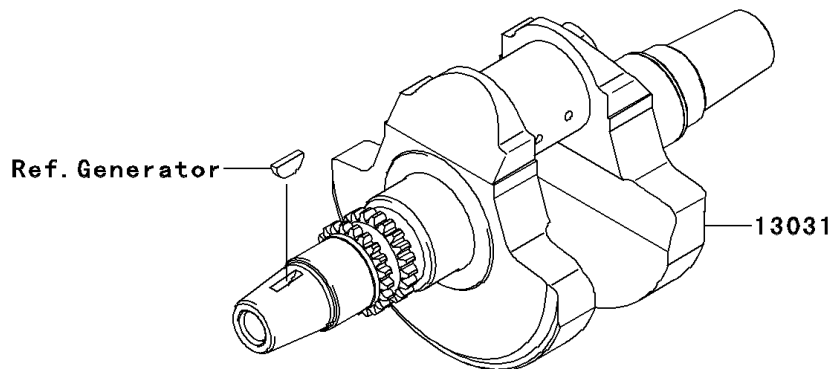

## 2012 Brute Force® 750 4x4i EPS PARTS DIAGRAM

Crankshaft

E1321

## 2012 Brute Force® 750 4x4i EPS PARTS LIST

Crankshaft

ITEM NAME	PART NUMBER	QUANTITY
CRANKSHAFT-COMP (Ref # 13031)	13031-0718	1
ROD-ASSY-CONNECTING (Ref # 13251A)	13251-1143	1
BOLT,CONNECTING ROD (Ref # 92001)	92001-1980	1
NUT,FLANGED,8MM (Ref # 92015)	92015-1311	1
BUSHING,CONNECTING ROD,GREEN (Ref # 92028)	92028-1961	1
BUSHING,CONNECTING ROD,YELLOW (Ref # 92028A)	92028-1962	1
BUSHING,CONNECTING ROD,BROWN (Ref # 92028B)	92028-1963	1