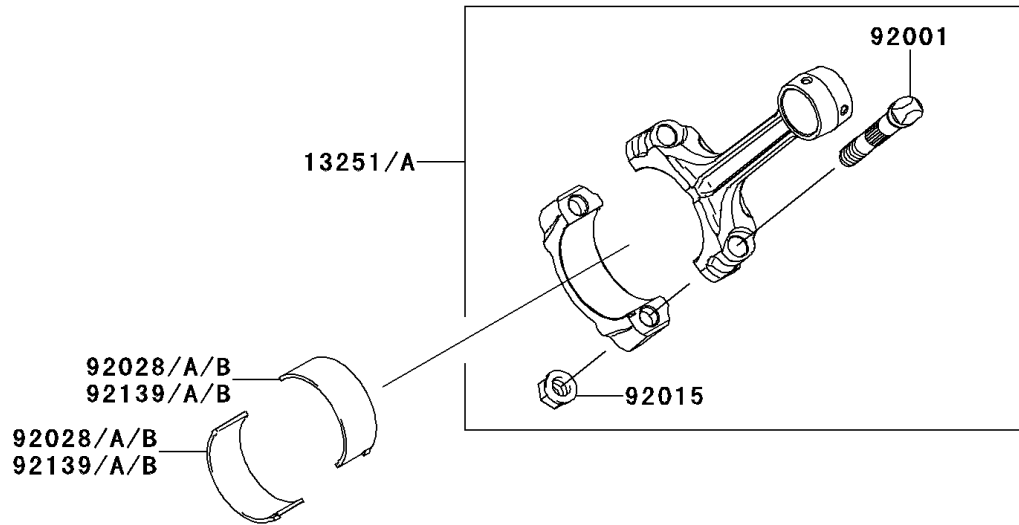

## 2012 Brute Force® 750 4x4i EPS PARTS DIAGRAM

Crankshaft

E1321

## 2012 Brute Force® 750 4x4i EPS PARTS LIST

Crankshaft

ITEM NAME	PART NUMBER	QUANTITY
CRANKSHAFT-COMP (Ref # 13031)	13031-0718	1
ROD-ASSY-CONNECTING (Ref # 13251A)	13251-1143	1
BOLT,CONNECTING ROD (Ref # 92001)	92001-1980	1
NUT,FLANGED,8MM (Ref # 92015)	92015-1311	1
BUSHING,CONNECTING ROD,GREEN (Ref # 92028)	92028-1961	1
BUSHING,CONNECTING ROD,YELLOW (Ref # 92028A)	92028-1962	1
BUSHING,CONNECTING ROD,BROWN (Ref # 92028B)	92028-1963	1