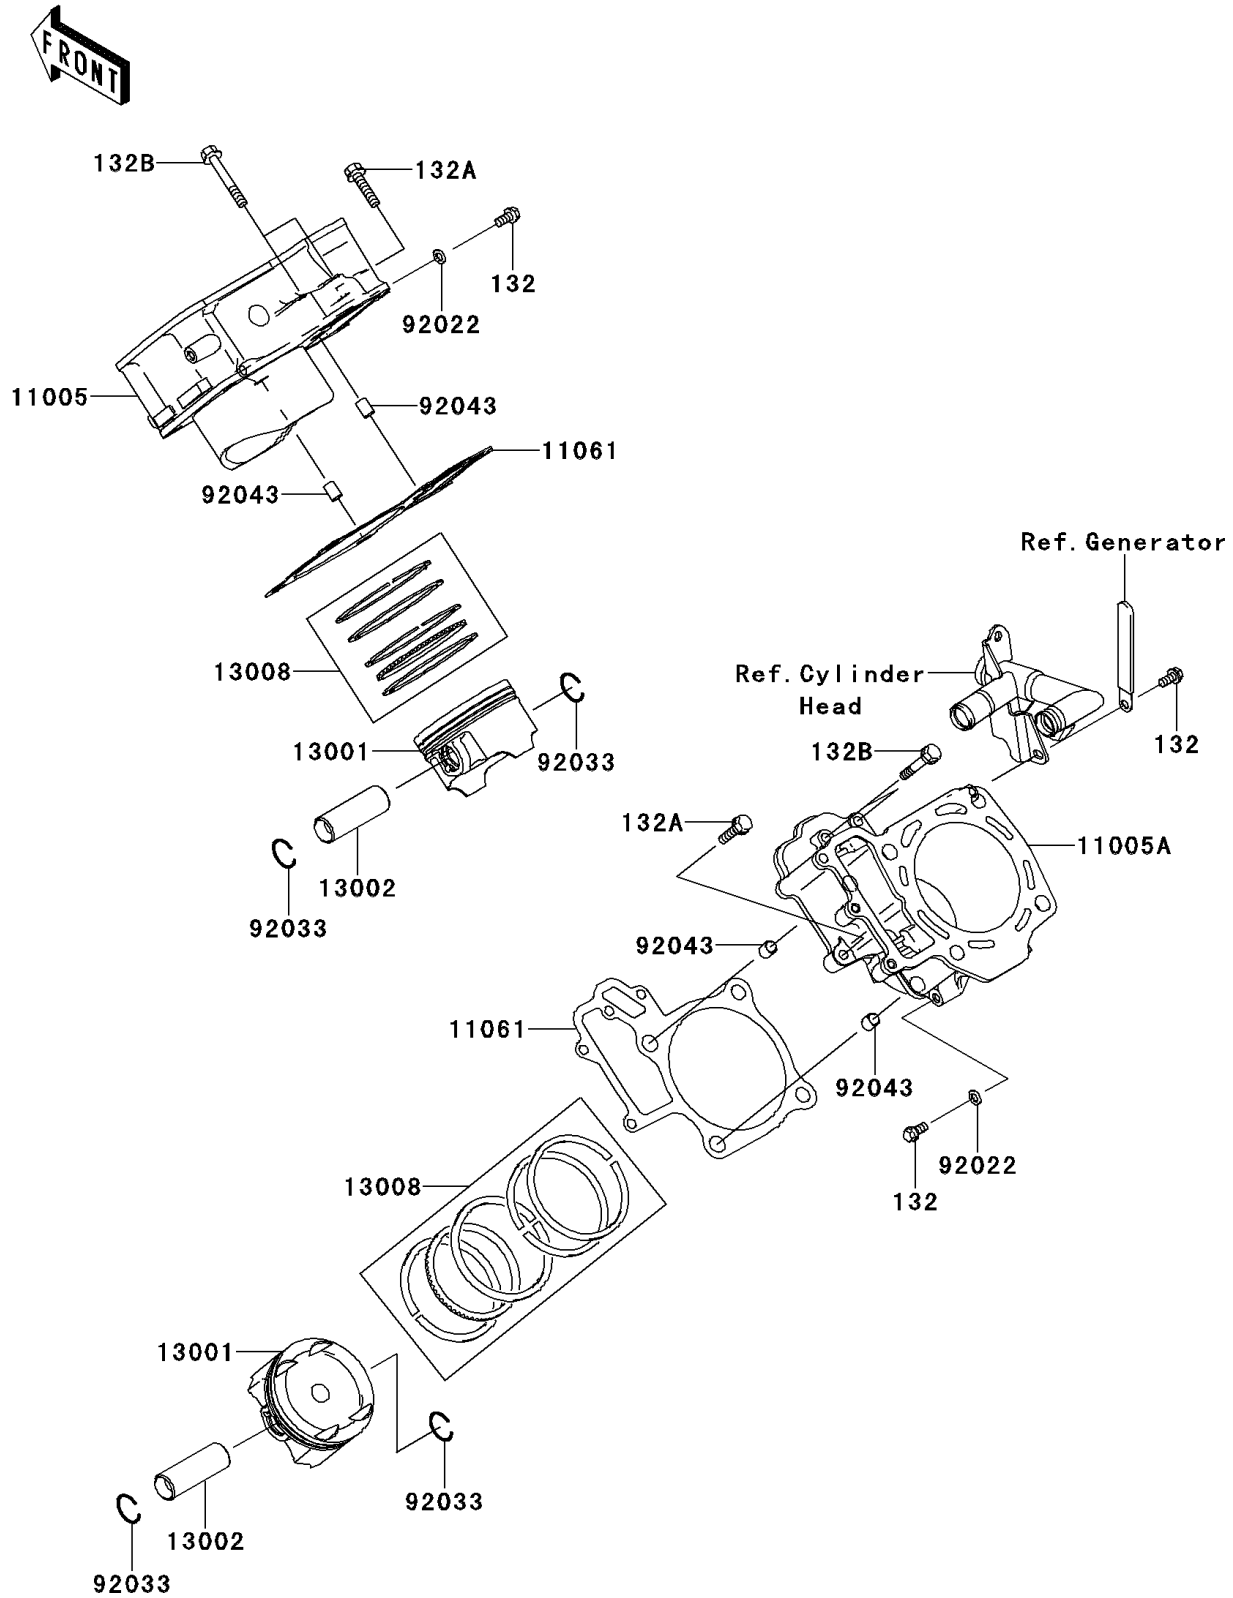

2012 Brute Force® 750 4x4i EPS PARTS DIAGRAM

Cylinder/Piston(s)

E1120

2012 Brute Force® 750 4x4i EPS PARTS LIST

Cylinder/Piston(s)

ITEM NAME	PART NUMBER	QUANTITY
BOLT-FLANGED-SMALL,6X12 (Ref # 132)	132BD0612	1
BOLT-FLANGED-SMALL,6X30 (Ref # 132A)	132BD0630	1
BOLT-FLANGED-SMALL,6X40 (Ref # 132B)	132BD0640	1
CYLINDER-ENGINE,FR (Ref # 11005)	11005-0592	1
CYLINDER-ENGINE,RR (Ref # 11005A)	11005-0593	1
GASKET,CYLINDER BASE (Ref # 11061)	11061-0063	1
PISTON-ENGINE (Ref # 13001)	13001-0718	1
PIN-PISTON (Ref # 13002)	13002-1060	1
RING-SET-PISTON (Ref # 13008)	13008-0042	1
WASHER,6.2X11X1 (Ref # 92022)	92022-304	1
RING-SNAP (Ref # 92033)	92033-1207	1
PIN,10.1X12X14 (Ref # 92043)	92043-4009	1