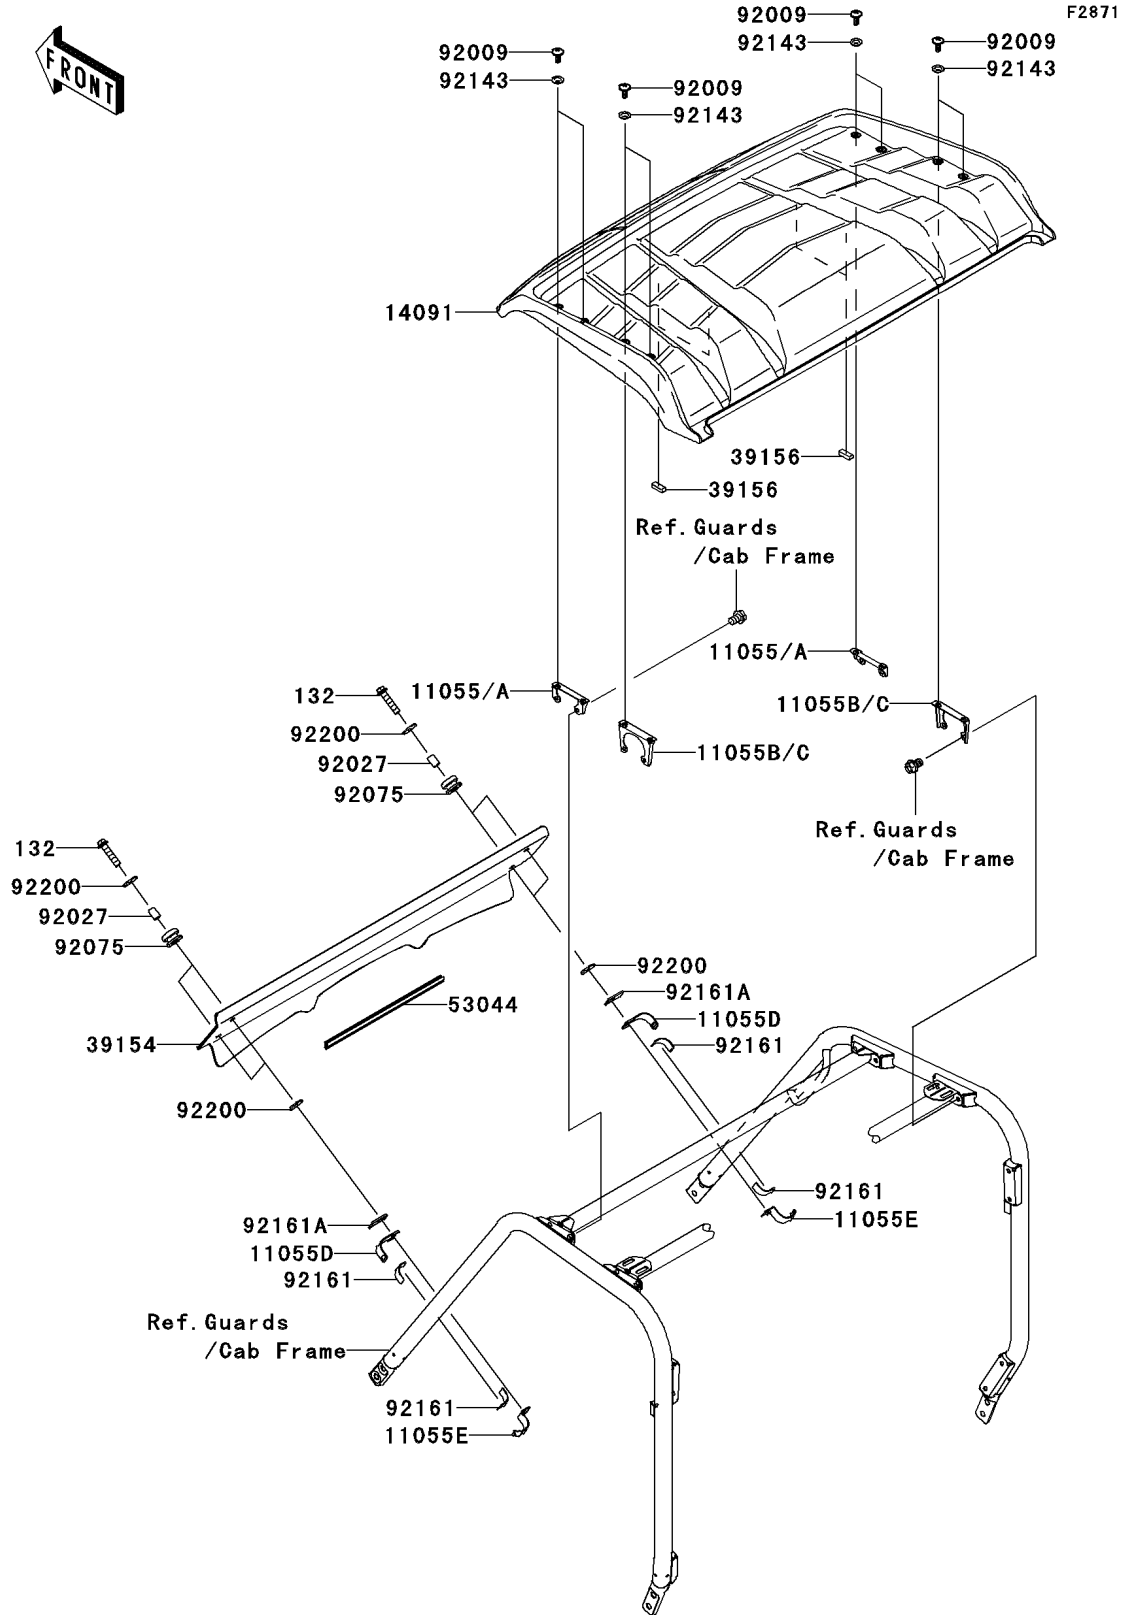

## 2008 Teryx® 750 4x4 LE PARTS DIAGRAM

Cowling

## 2008 Teryx® 750 4x4 LE PARTS LIST

Cowling

ITEM NAME	PART NUMBER	QUANTITY
BOLT-FLANGED-SMALL,6X35 (Ref # 132)	132BB0635	1
BRACKET,SUN TOP,RED (Ref # 11055)	11055-0156-16I	1
BRACKET,SUN TOP,W.BLACK (Ref # 11055A)	11055-0156-388	1
BRACKET,SUN TOP,RED (Ref # 11055B)	11055-0255-16I	1
BRACKET,SUN TOP,W.BLACK (Ref # 11055C)	11055-0255-388	1
BRACKET,WINDSHIELD (Ref # 11055D)	11055-0913	1
BRACKET,WINDSHIELD (Ref # 11055E)	11055-0914	1
COVER,SUN TOP,F.BLACK (Ref # 14091)	14091-1614-6Z	1
WINDSHIELD (Ref # 39154)	39154-0043	1
PAD (Ref # 39156)	39156-0479	1
TRIM,L=450 (Ref # 53044)	53044-0044	1
SCREW,6X16 (Ref # 92009)	92009-1621	1
COLLAR,6.8X10X14.5 (Ref # 92027)	92027-156	1
DAMPER (Ref # 92075)	92075-1787	1
COLLAR (Ref # 92143)	92143-1087	1
DAMPER (Ref # 92161)	92161-0644	1
DAMPER (Ref # 92161A)	92161-0681	1
WASHER,6.5X22X1.6 (Ref # 92200)	92200-1087	1