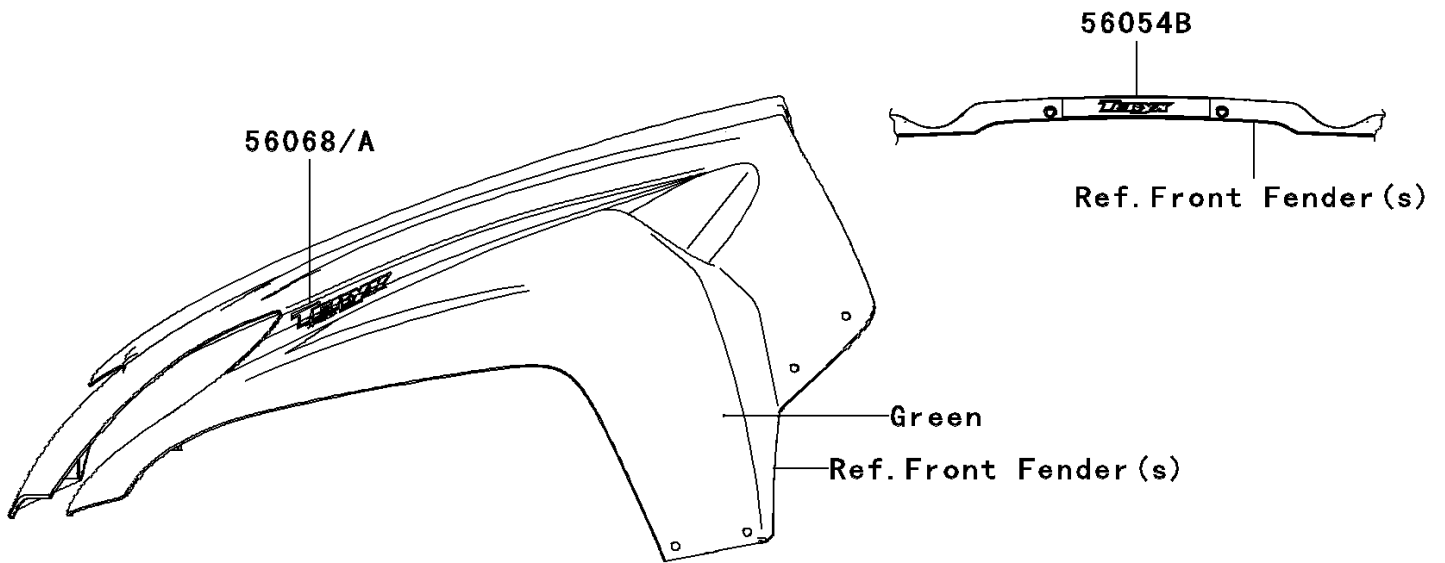

## 2008 Teryx® 750 4x4 LE PARTS DIAGRAM

Decals(Green)

F2861A

## 2008 Teryx® 750 4x4 LE PARTS LIST

Decals(Green)

ITEM NAME	PART NUMBER	QUANTITY
MARK,RR FENDER,KAWASAKI (Ref # 56054)	56054-0098	1
MARK,RR FENDER,4X4 (Ref # 56054A)	56054-0099	1
MARK,FRONT FENDER,TERYX (Ref # 56054B)	56054-0241	1
PATTERN,FR FENDER,LH (Ref # 56068)	56068-0728	1
PATTERN,FR FENDER,RH (Ref # 56068A)	56068-0729	1