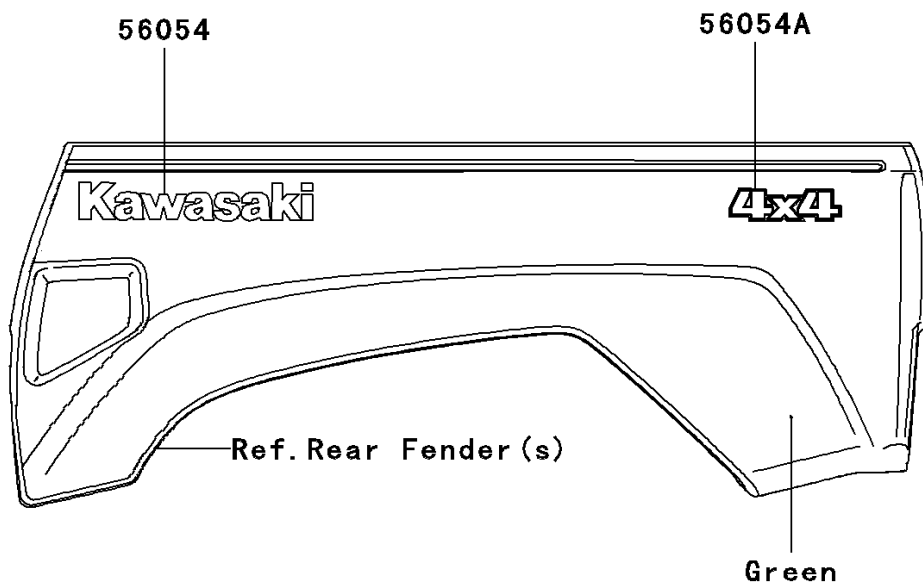

## 2008 Teryx® 750 4x4 LE PARTS DIAGRAM

Decals(Green)

F2861A

## 2008 Teryx® 750 4x4 LE PARTS LIST

Decals(Green)

ITEM NAME	PART NUMBER	QUANTITY
MARK,RR FENDER,KAWASAKI (Ref # 56054)	56054-0098	1
MARK,RR FENDER,4X4 (Ref # 56054A)	56054-0099	1
MARK,FRONT FENDER,TERYX (Ref # 56054B)	56054-0241	1
PATTERN,FR FENDER,LH (Ref # 56068)	56068-0728	1
PATTERN,FR FENDER,RH (Ref # 56068A)	56068-0729	1