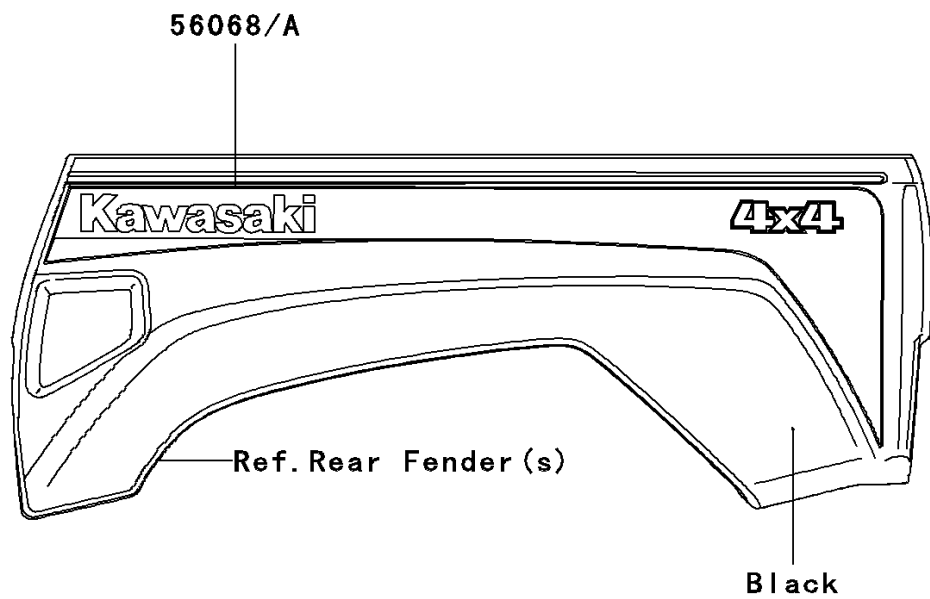

2008 Teryx® 750 4x4 LE PARTS DIAGRAM

Decals(Red)

F2861

2008 Teryx® 750 4x4 LE PARTS LIST

Decals(Red)

ITEM NAME	PART NUMBER	QUANTITY
MARK,FRONT FENDER,TERYX (Ref # 56054)	56054-0240	1
PATTERN,RR FENDER,LH (Ref # 56068)	56068-0529	1
PATTERN,RR FENDER,RH (Ref # 56068A)	56068-0530	1
PATTERN,FR FENDER,LH (Ref # 56068B)	56068-0730	1
PATTERN,FR FENDER,RH (Ref # 56068C)	56068-0731	1