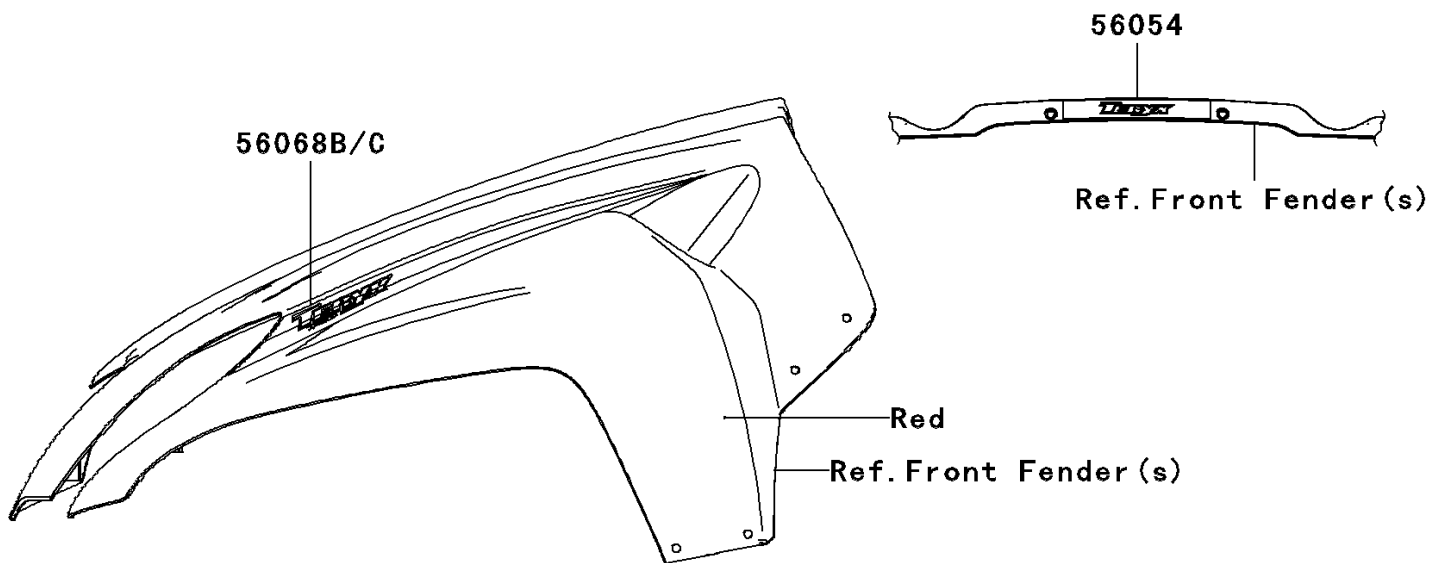

2008 Teryx® 750 4x4 LE PARTS DIAGRAM

Decals(Red)

F2861

2008 Teryx® 750 4x4 LE PARTS LIST

Decals(Red)

ITEM NAME	PART NUMBER	QUANTITY
MARK,FRONT FENDER,TERYX (Ref # 56054)	56054-0240	1
PATTERN,RR FENDER,LH (Ref # 56068)	56068-0529	1
PATTERN,RR FENDER,RH (Ref # 56068A)	56068-0530	1
PATTERN,FR FENDER,LH (Ref # 56068B)	56068-0730	1
PATTERN,FR FENDER,RH (Ref # 56068C)	56068-0731	1