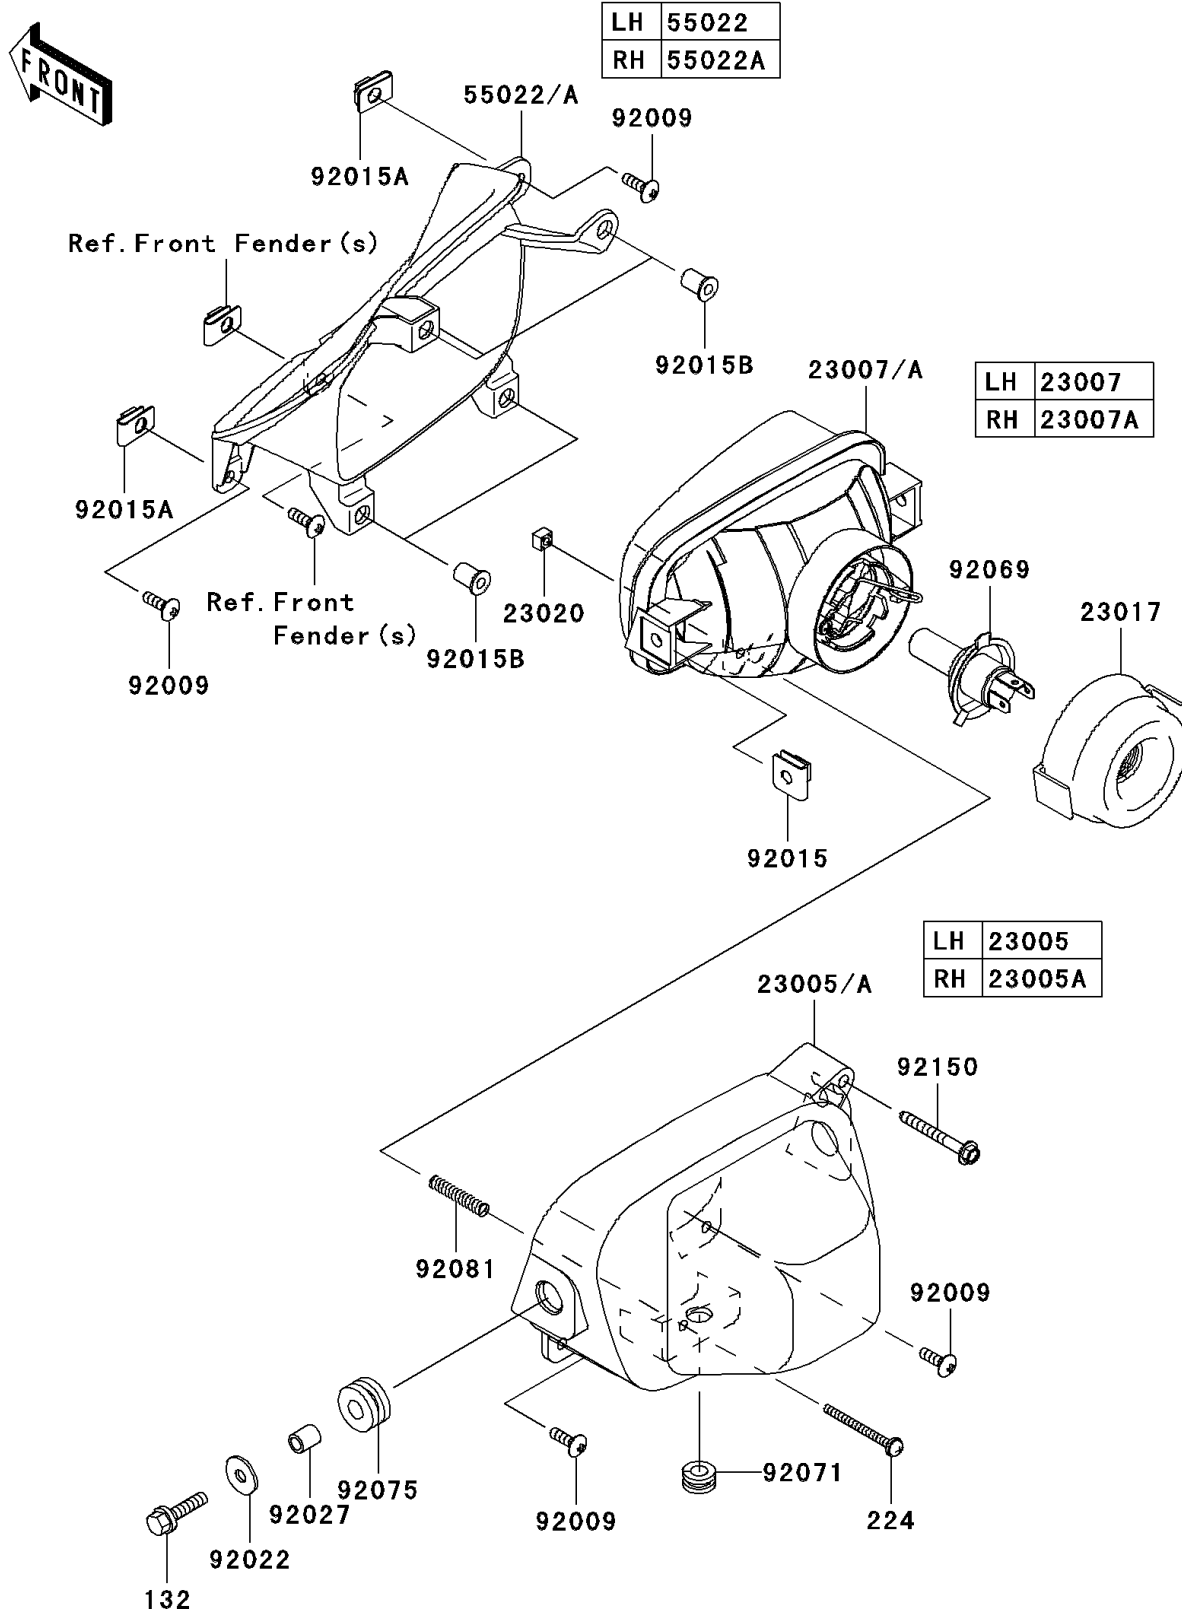

2008 Teryx® 750 4x4 LE PARTS DIAGRAM

Headlight(s)

F2710

2008 Teryx® 750 4x4 LE PARTS LIST

Headlight(s)

ITEM NAME	PART NUMBER	QUANTITY
BOLT-FLANGED-SMALL,6X25 (Ref # 132)	132BA0625	1
SCREW-PAN-WP-CROS,4X45 (Ref # 224)	224AA0445	1
BODY-COMP-HEAD LAMP,LH (Ref # 23005)	23005-1180	1
BODY-COMP-HEAD LAMP,RH (Ref # 23005A)	23005-1181	1
LENS-COMP,HEAD LAMP,LH (Ref # 23007)	23007-0113	1
LENS-COMP,HEAD LAMP,RH (Ref # 23007A)	23007-0114	1
SOCKET,HEAD LAMP (Ref # 23017)	23017-0005	1
NUT,4MM,FOCUS ADJUST (Ref # 23020)	23020-018	1
COVER-HEAD LAMP,LH (Ref # 55022)	55022-0035	1
COVER-HEAD LAMP,RH (Ref # 55022A)	55022-0036	1
SCREW,5X16,BLACK (Ref # 92009)	92009-1654	1
NUT,6MM (Ref # 92015)	92015-1094	1
NUT,5MM (Ref # 92015A)	92015-1710	1
NUT,WELL,5MM (Ref # 92015B)	92015-1757	1
WASHER,6.5X20X1.6 (Ref # 92022)	92022-125	1
COLLAR,6.8X10X12 (Ref # 92027)	92027-162	1
BULB,12V 35/35W (Ref # 92069)	92069-0026	1
GROMMET (Ref # 92071)	92071-1128	1
DAMPER (Ref # 92075)	92075-1690	1
SPRING,FOCUS ADJUST (Ref # 92081)	92081-1896	1
BOLT,ADJUST,5X45 (Ref # 92150)	92150-1590	1