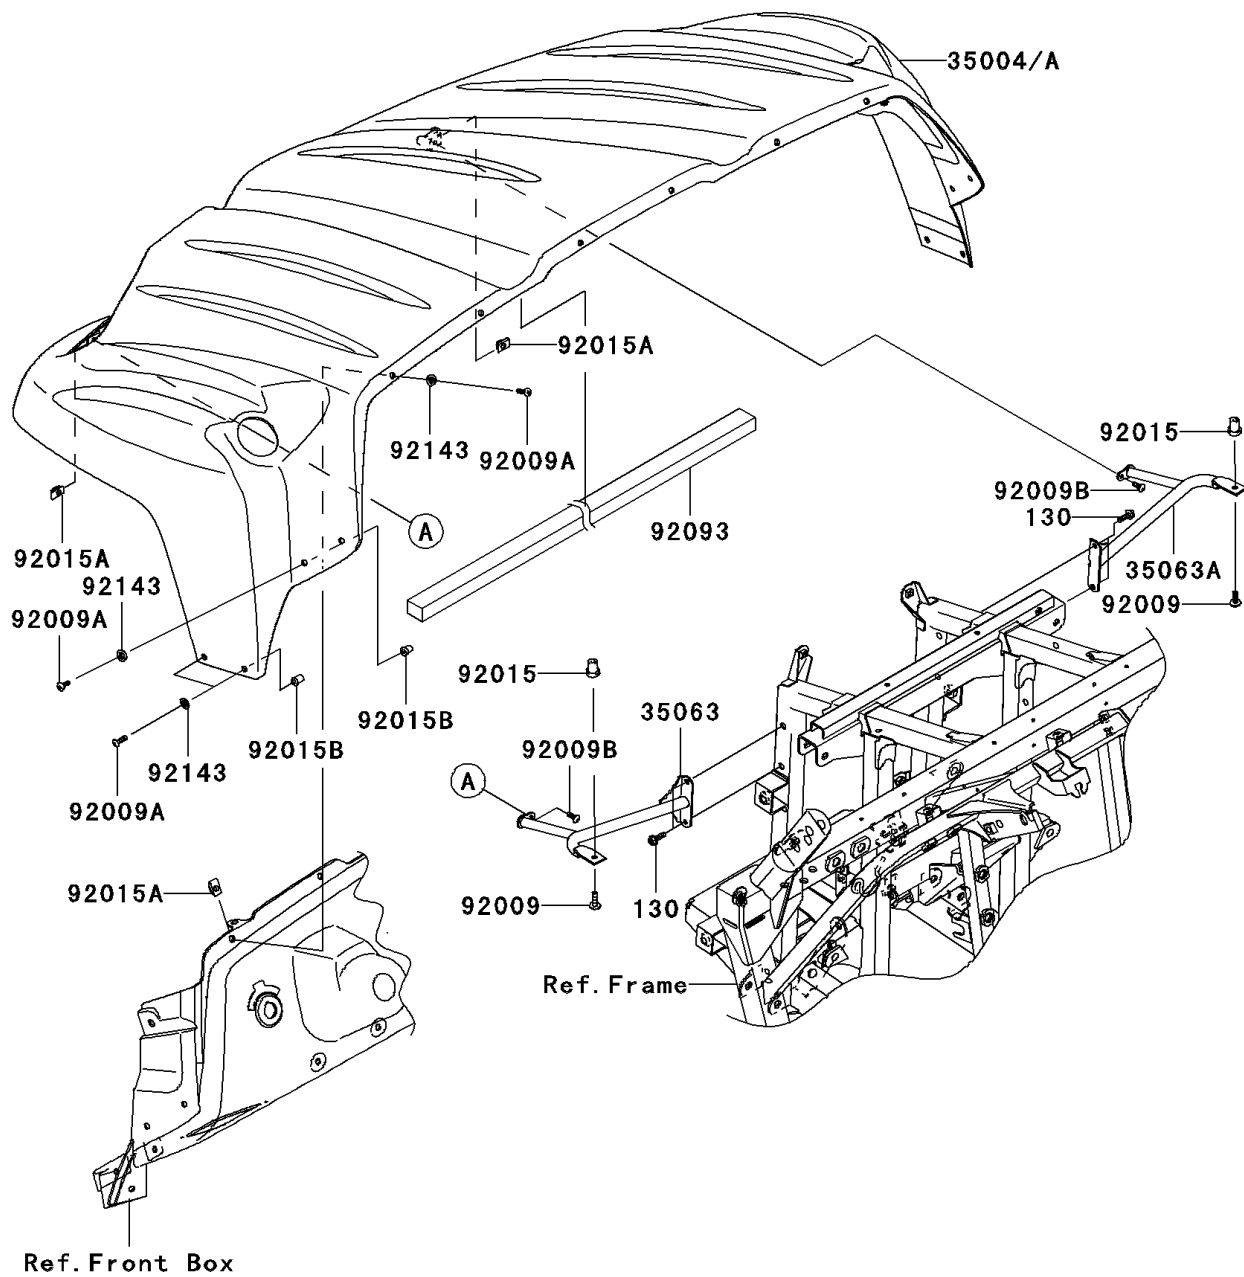

## 2008 Teryx® 750 4x4 LE PARTS DIAGRAM

Front Fender(s)

F2171

## 2008 Teryx<sup>®</sup> 750 4x4 LE PARTS LIST

Front Fender(s)

ITEM NAME	PART NUMBER	QUANTITY
BOLT-FLANGED,6X20 (Ref # 130)	130CA0620	1
FENDER-FRONT,W.GREEN (Ref # 35004)	35004-0077-286	1
FENDER-FRONT,S.RED (Ref # 35004A)	35004-0077-6B	1
STAY,FRONT FENDER,LH (Ref # 35063)	35063-0420	1
STAY,FRONT FENDER,RH (Ref # 35063A)	35063-0421	1
SCREW,6X22,BLACK (Ref # 92009)	92009-1256	1
SCREW,5X20,BLACK (Ref # 92009A)	92009-1656	1
SCREW,5X16 (Ref # 92009B)	92009-3797	1
NUT,RUBBER,6MM (Ref # 92015)	92015-1692	1
NUT,5MM (Ref # 92015A)	92015-1710	1
NUT,WELL,5MM (Ref # 92015B)	92015-1757	1
SEAL (Ref # 92093)	92093-0141	1
COLLAR (Ref # 92143)	92143-1087	1