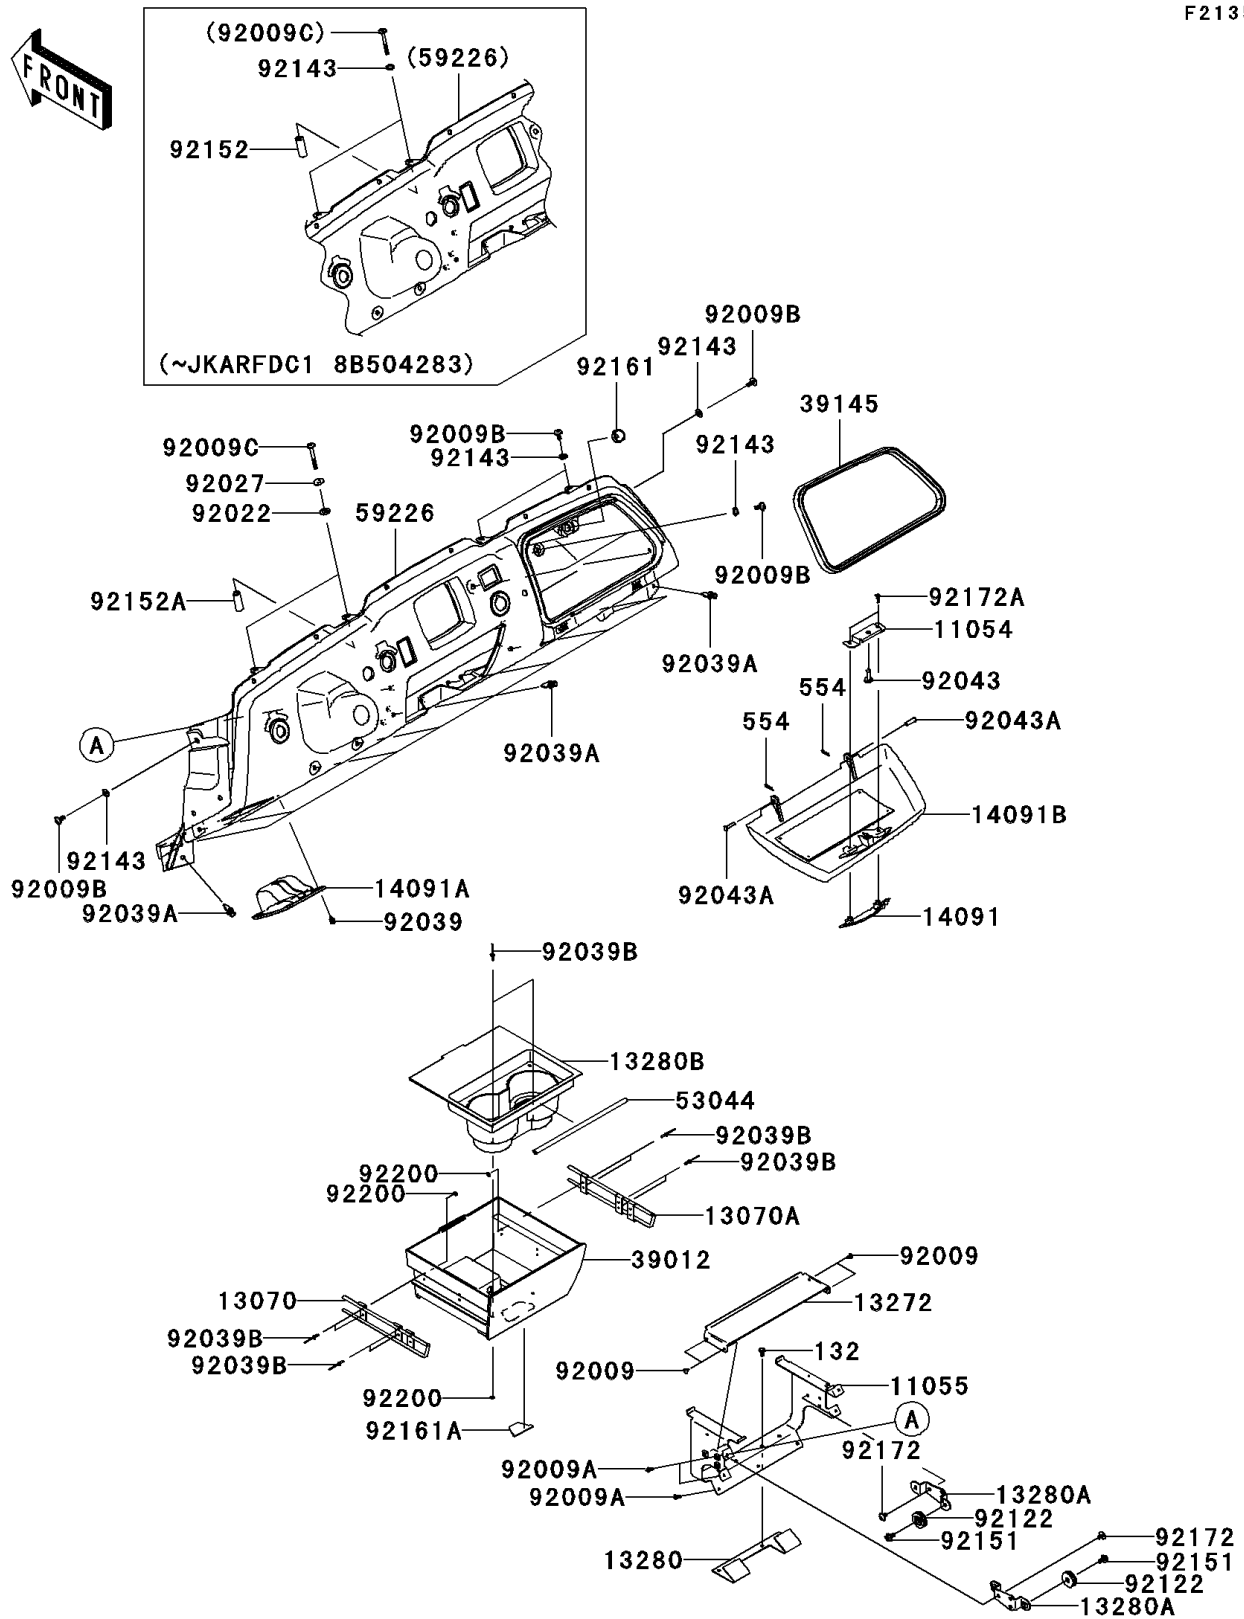

## 2008 Teryx® 750 4x4 LE PARTS DIAGRAM

Front Box

F2135

## 2008 Teryx® 750 4x4 LE PARTS LIST

Front Box

ITEM NAME	PART NUMBER	QUANTITY
BOLT-FLANGED-SMALL,6X10 (Ref # 132)	132BB0610	1
PIN-SNAP (Ref # 554)	554DA0600	1
BRACKET (Ref # 11054)	11054-1789	1
BRACKET (Ref # 11055)	11055-0901	1
GUIDE,CUP HOLDER,LH (Ref # 13070)	13070-0098	1
GUIDE,CUP HOLDER,RH (Ref # 13070A)	13070-0099	1
PLATE,CUP HOLDER (Ref # 13272)	13272-0446	1
HOLDER,LWR (Ref # 13280)	13280-0210	1
HOLDER (Ref # 13280A)	13280-0289	1
HOLDER (Ref # 13280B)	13280-0296	1
COVER,STORAGE CAP,F.BLACK (Ref # 14091)	14091-0700-6Z	1
COVER,LH,F.BLACK (Ref # 14091A)	14091-0702-6Z	1
COVER,STORAGE,F.BLACK (Ref # 14091B)	14091-0985-6Z	1
CASE-STORAGE,F.BLACK (Ref # 39012)	39012-0024-6Z	1
TRIM-SEAL,L=940 (Ref # 39145)	39145-0029	1
TRIM,L=256.6 (Ref # 53044)	53044-0043	1
PANEL-CONTROL,F.BLACK (Ref # 59226)	59226-0018-6Z	1
SCREW,TAPPING,4X8 (Ref # 92009)	92009-1155	1
SCREW,TAPPING,4X12 (Ref # 92009A)	92009-1444	1
SCREW,6X16 (Ref # 92009B)	92009-1621	1
SCREW,6X56 (Ref # 92009C)	92009-1829	1
WASHER,10.5X20X1 (Ref # 92022)	92022-239	1
COLLAR,L=4.7 (Ref # 92027)	92027-1964	1
RIVET (Ref # 92039)	92039-0046	1
RIVET (Ref # 92039A)	92039-1229	1
RIVET (Ref # 92039B)	92039-1231	1
PIN (Ref # 92043)	92043-0138	1
PIN,6X23 (Ref # 92043A)	92043-0164	1
ROLLER (Ref # 92122)	92122-0024	1

## 2008 Teryx® 750 4x4 LE PARTS LIST

Front Box

ITEM NAME	PART NUMBER	QUANTITY
COLLAR (Ref # 92143)	92143-1087	1
BOLT,FLANGED,6X13 (Ref # 92151)	92151-1703	1
COLLAR,7.48X14.28X40 (Ref # 92152)	92152-0508	1
COLLAR,7.95X15.88X40 (Ref # 92152A)	92152-0777	1
DAMPER (Ref # 92161)	92161-0568	1
DAMPER,CUP HOLDER (Ref # 92161A)	92161-0653	1
SCREW,6X10 (Ref # 92172)	92172-0005	1
SCREW,TAPPING,4X16 (Ref # 92172A)	92172-0347	1
WASHER,3.5X8X1 (Ref # 92200)	92200-1251	1