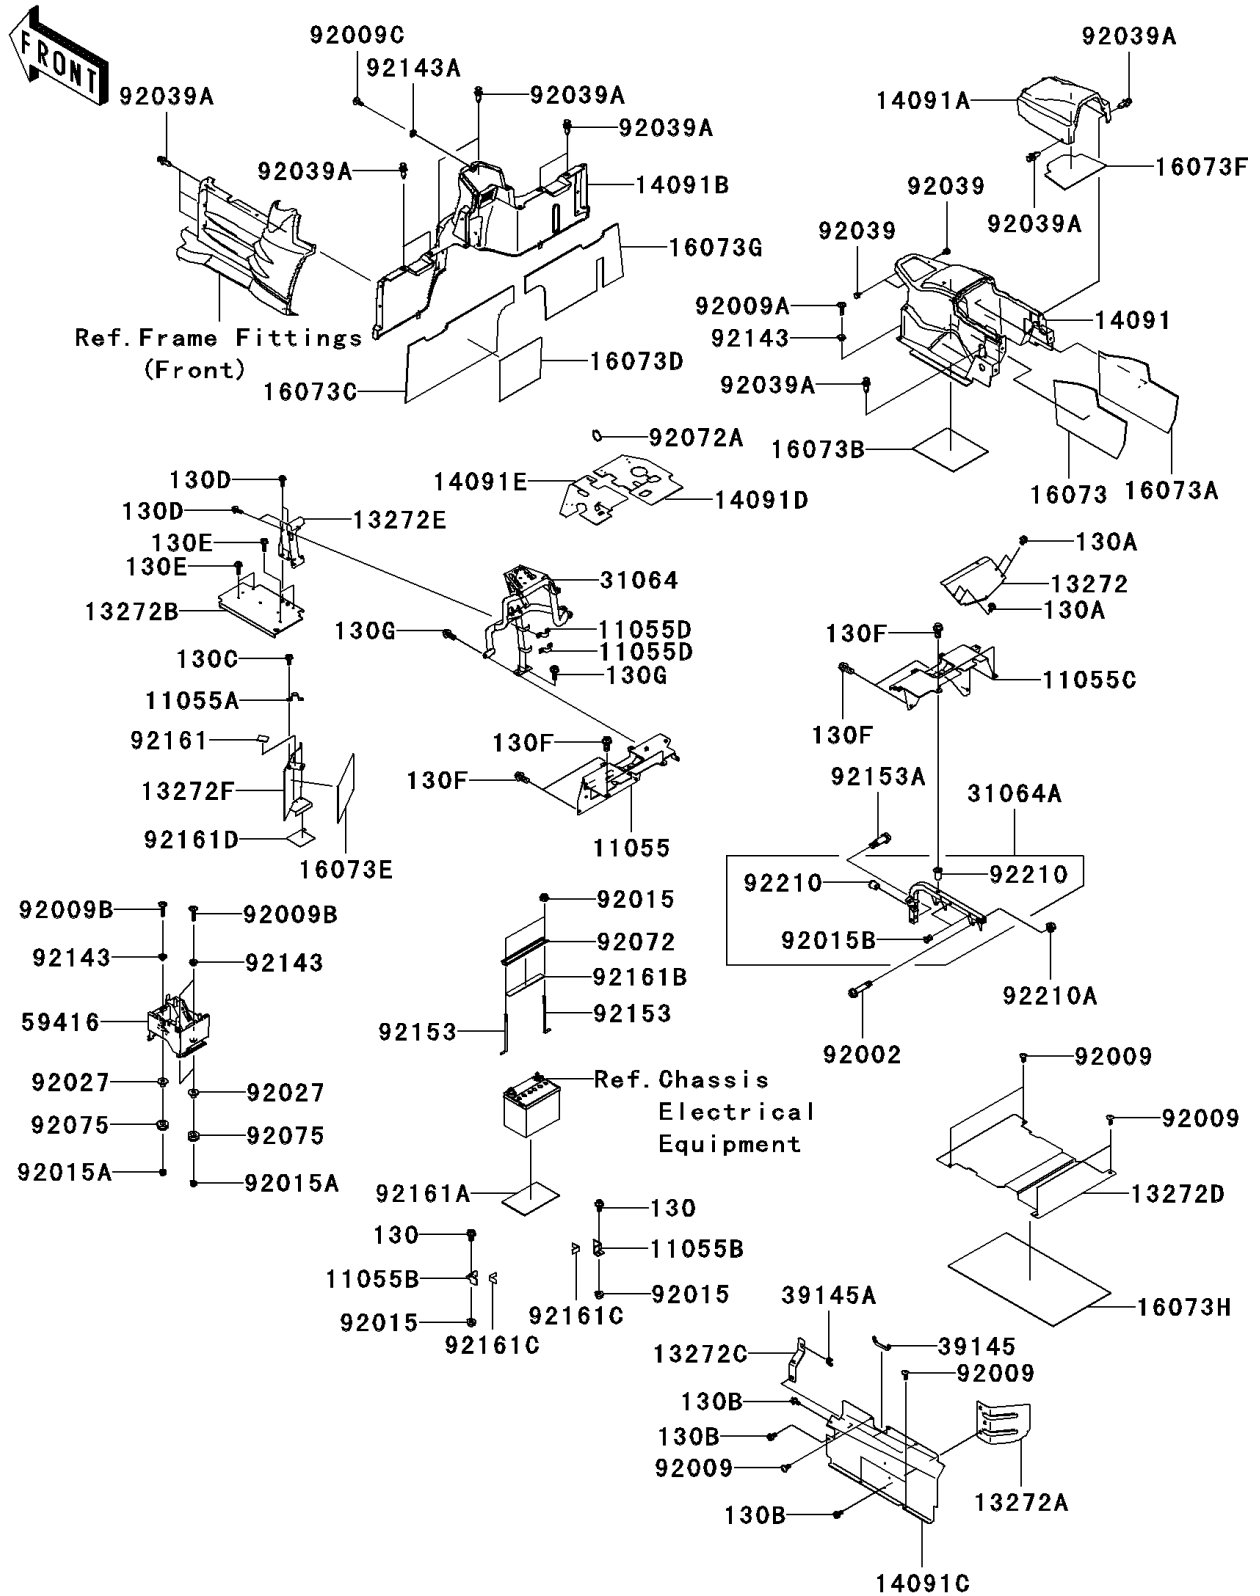

2008 Teryx® 750 4x4 LE PARTS DIAGRAM

Frame Fittings(Rear)

F2131