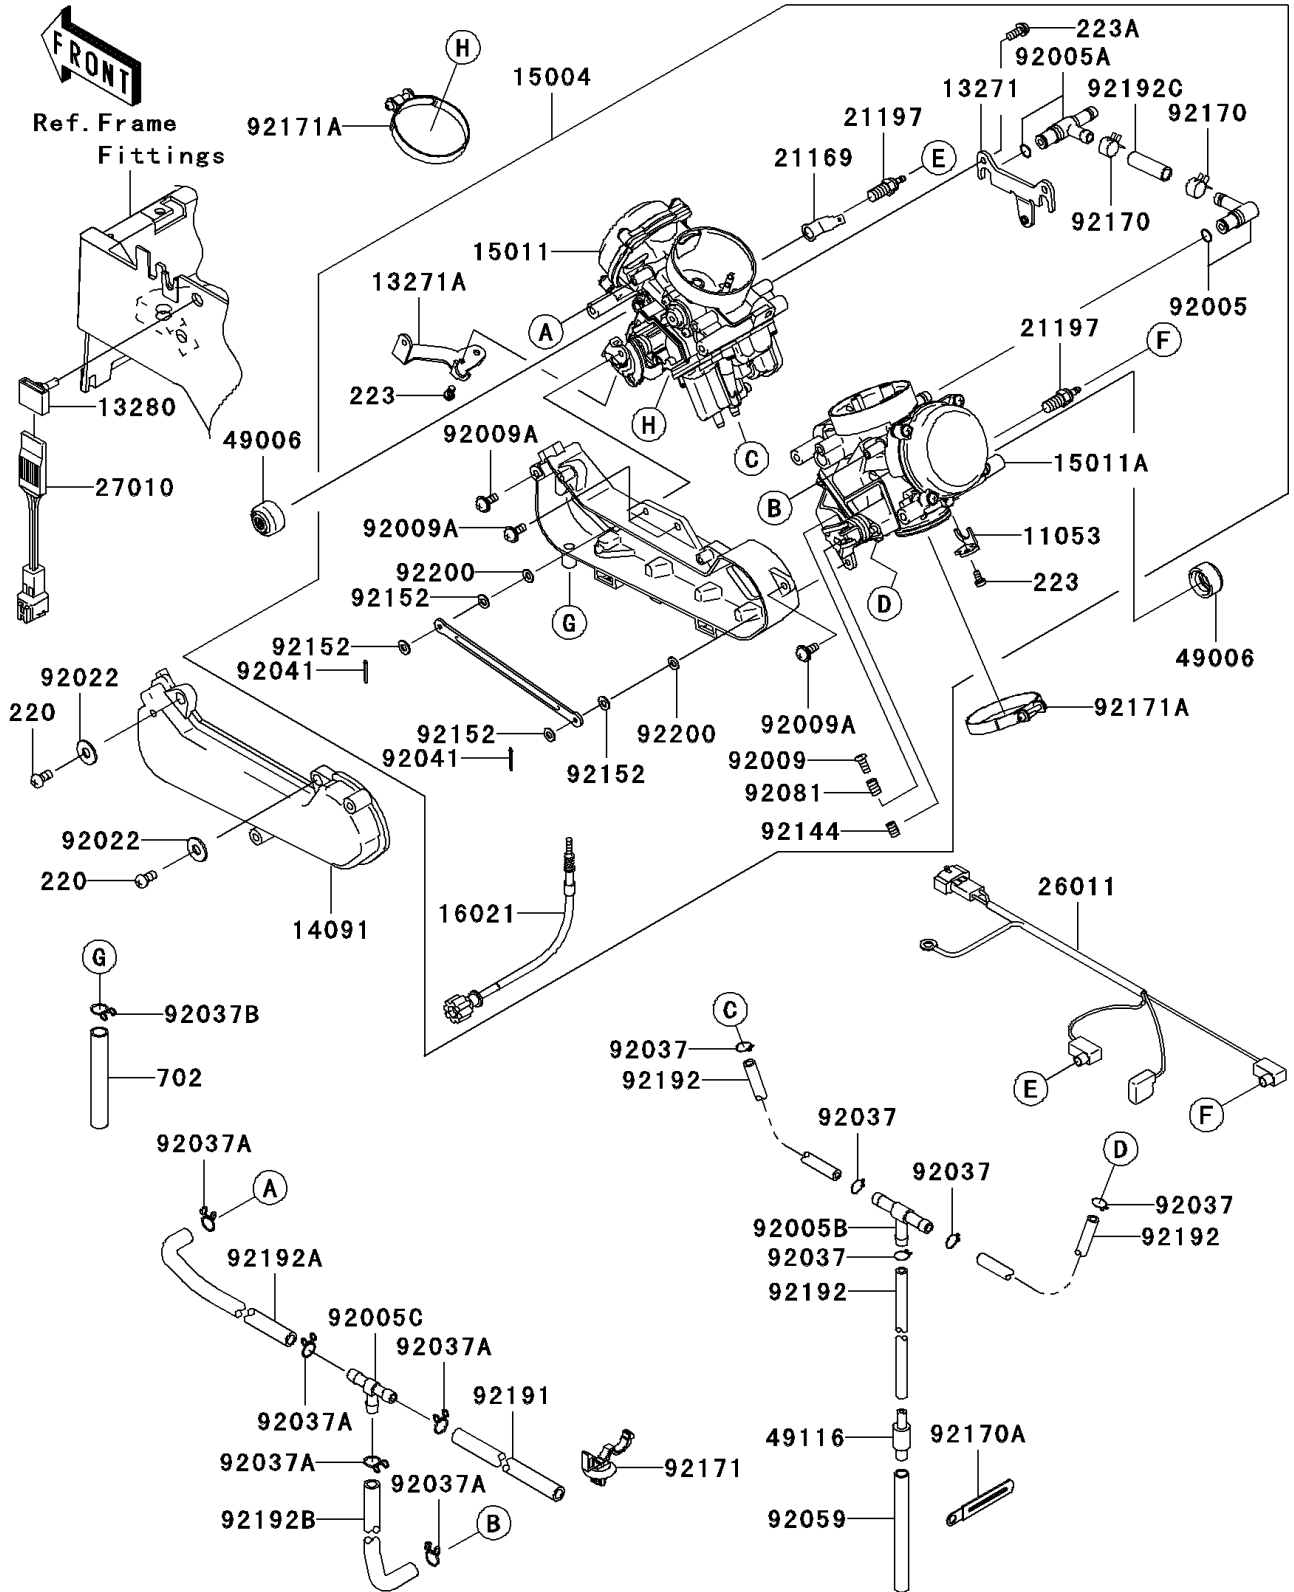

2008 Teryx® 750 4x4 LE PARTS DIAGRAM

Carburetor

E1611

2008 Teryx® 750 4x4 LE PARTS LIST

Carburetor

ITEM NAME	PART NUMBER	QUANTITY
BRACKET (Ref # 11053)	11053-1606	1
PLATE (Ref # 13271)	13271-0750	1
PLATE (Ref # 13271A)	13271-0751	1
HOLDER,CARBURETOR (Ref # 13280)	13280-1253	1
COVER (Ref # 14091)	14091-0360	1
CARBURETOR-ASSY,CVKR34 (Ref # 15004)	15004-0017	1
CARBURETOR,FR (Ref # 15011)	15011-0126	1
CARBURETOR,RR (Ref # 15011A)	15011-0127	1
SCREW-THROTTLE STOP (Ref # 16021)	16021-0011	1
TERMINAL (Ref # 21169)	21169-0001	1
HEATER (Ref # 21197)	21197-1006	1
WIRE-LEAD (Ref # 26011)	26011-0229	1
SWITCH (Ref # 27010)	27010-0013	1
BOOT,STARTER CABLE (Ref # 49006)	49006-1353	1
VALVE-ASSY (Ref # 49116)	49116-1126	1
FITTING (Ref # 92005)	92005-0029	1
FITTING (Ref # 92005A)	92005-0030	1
FITTING,TUBE,T-TYPE (Ref # 92005B)	92005-1017	1
FITTING,T-TYPE (Ref # 92005C)	92005-1119	1
SCREW,SYNCHRONIZE (Ref # 92009)	92009-1858	1
SCREW (Ref # 92009A)	92009-1878	1
WASHER,5.2X13X1 (Ref # 92022)	92022-1380	1
CLAMP,TUBE (Ref # 92037)	92037-010	1
CLAMP,TUBE (Ref # 92037A)	92037-147	1
CLAMP,TUBE (Ref # 92037B)	92037-1972	1
COTTER (Ref # 92041)	92041-1061	1
TUBE,7X10X100 (Ref # 92059)	92059-1736	1
SPRING (Ref # 92081)	92081-1620	1
SPRING (Ref # 92144)	92144-1451	1

2008 Teryx® 750 4x4 LE PARTS LIST

Carburetor

ITEM NAME	PART NUMBER	QUANTITY
COLLAR (Ref # 92152)	92152-0268	1
CLAMP,TUBE (Ref # 92170)	92170-1051	1
CLAMP (Ref # 92170A)	92170-1514	1
CLAMP (Ref # 92171)	92171-0453	1
CLAMP (Ref # 92171A)	92171-0722	1
TUBE,7X11X470 (Ref # 92191)	92191-1531	1
TUBE,4.5X8X120 (Ref # 92192)	92192-0141	1
TUBE,AIR-VENT,FR (Ref # 92192A)	92192-0276	1
TUBE,CARB.-FITTING (Ref # 92192B)	92192-0454	1
TUBE (Ref # 92192C)	92192-0606	1
WASHER,LINK ARM,PLASTIC (Ref # 92200)	92200-1432	1
SCREW-PAN-CROS,4X8 (Ref # 220)	220AA0408	1
SCREW-PAN-WS-CROS,4X8 (Ref # 223)	223AA0408	1
SCREW-PAN-WS-CROS,5X14 (Ref # 223A)	223AA0514	1
TUBE-RUBBER (Ref # 702)	702A09080	1