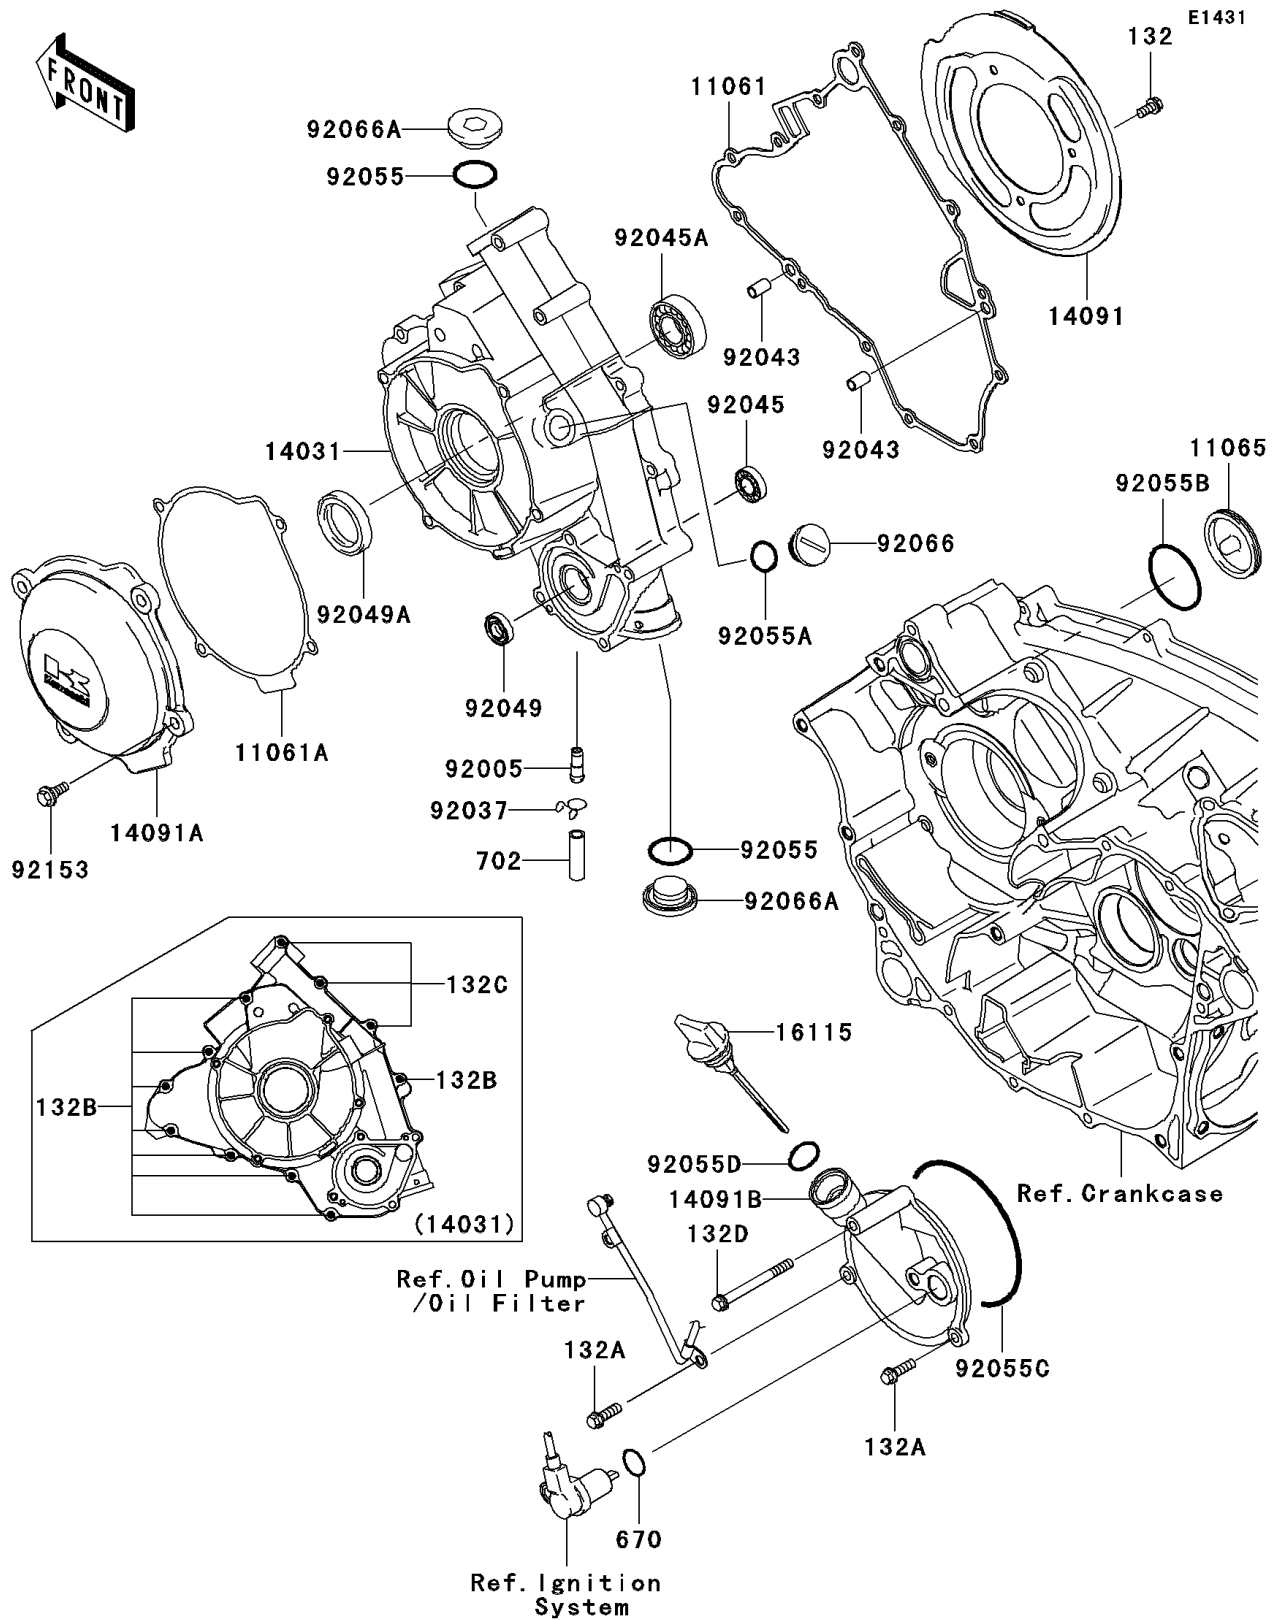

2008 Teryx® 750 4x4 LE PARTS DIAGRAM

Engine Cover(s)

2008 Teryx® 750 4x4 LE PARTS LIST

Engine Cover(s)

ITEM NAME	PART NUMBER	QUANTITY
BOLT-FLANGED-SMALL,6X12 (Ref # 132)	132BD0612	1
BOLT-FLANGED-SMALL,6X20 (Ref # 132A)	132BD0620	1
BOLT-FLANGED-SMALL,6X30 (Ref # 132B)	132BD0630	1
BOLT-FLANGED-SMALL,6X55 (Ref # 132C)	132BD0655	1
BOLT-FLANGED-SMALL,6X65 (Ref # 132D)	132BD0665	1
O RING (Ref # 670)	670D2018	1
TUBE-RUBBER,7X10X35 (Ref # 702)	702A07035	1
GASKET (Ref # 11061)	11061-1119	1
GASKET (Ref # 11061A)	11061-1153	1
CAP (Ref # 11065)	11065-1151	1
COVER-GENERATOR (Ref # 14031)	14031-0030	1
COVER,BELT CONVERTER (Ref # 14091)	14091-0309	1
COVER (Ref # 14091A)	14091-0738	1
COVER (Ref # 14091B)	14091-1365	1
CAP-OIL FILLER (Ref # 16115)	16115-1072	1
FITTING (Ref # 92005)	92005-1369	1
CLAMP,TUBE (Ref # 92037)	92037-147	1
PIN,6.2X8X14 (Ref # 92043)	92043-1263	1
BEARING-BALL,6901 (Ref # 92045)	92045-0084	1
BEARING-BALL,TMB004JR2CM (Ref # 92045A)	92045-0086	1
SEAL-OIL,SC 12X22X5 (Ref # 92049)	92049-1228	1
SEAL-OIL,HTC 28X45X7 (Ref # 92049A)	92049-1576	1
RING-O,25.7X2.4 (Ref # 92055)	92055-1136	1
RING-O,20X2 (Ref # 92055A)	92055-1146	1
RING-O,44.7X2.4 (Ref # 92055B)	92055-1279	1
RING-O,99.5X2.0 (Ref # 92055C)	92055-1632	1
RING-O,20X3 (Ref # 92055D)	92055-2185	1
PLUG,COVER (Ref # 92066)	92066-0011	1
PLUG,25X8 (Ref # 92066A)	92066-0012	1

2008 Teryx® 750 4x4 LE PARTS LIST

Engine Cover(s)

ITEM NAME	PART NUMBER	QUANTITY
BOLT,FLANGED,6X16 (Ref # 92153)	92153-7007	1