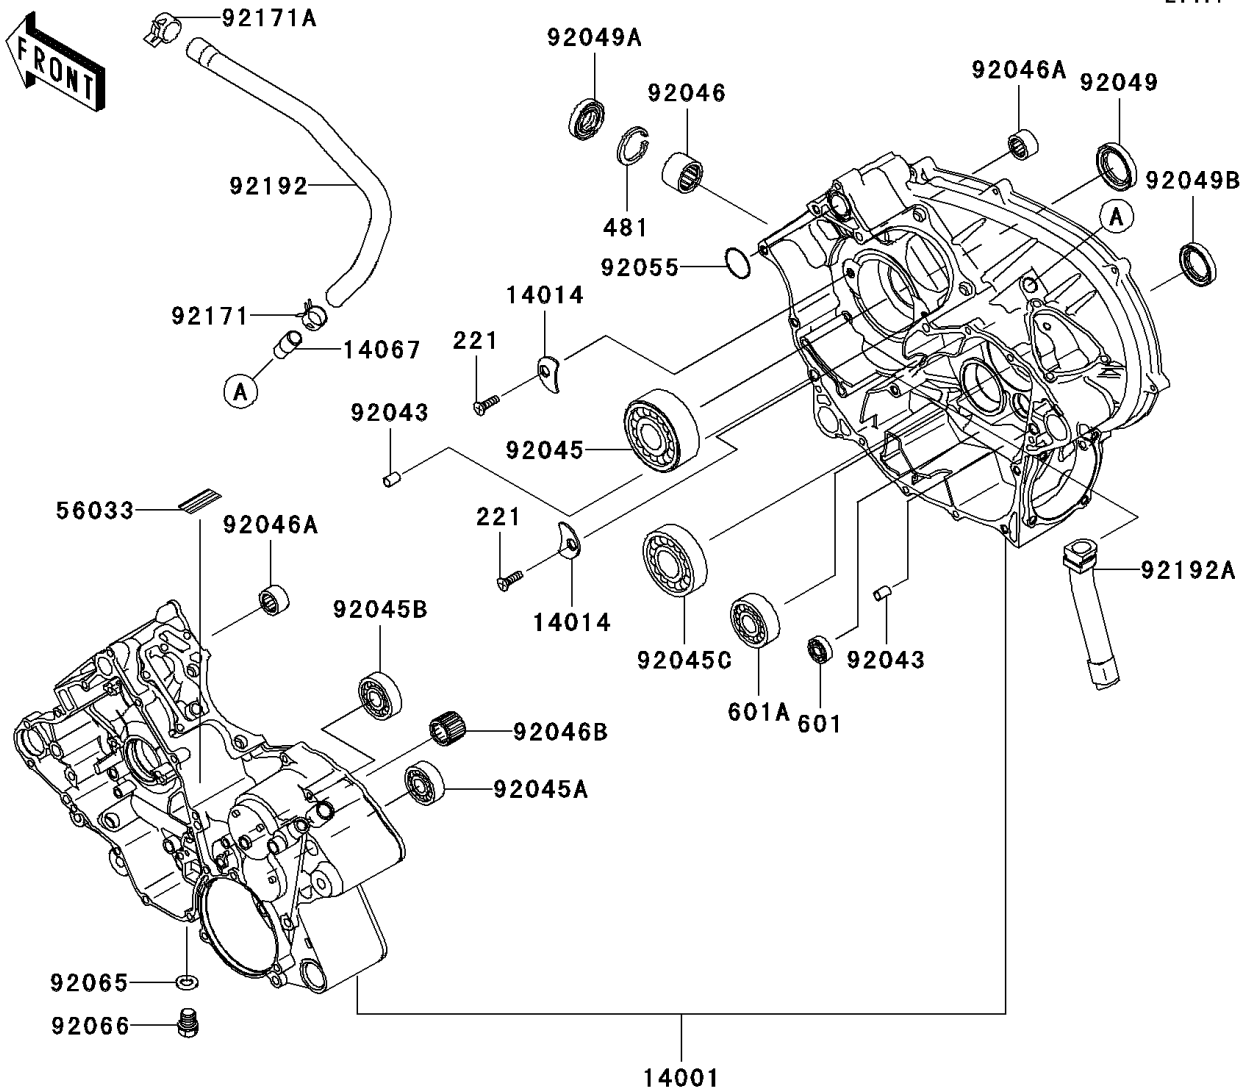

## 2008 Teryx® 750 4x4 LE PARTS DIAGRAM

Crankcase

E1411

## 2008 Teryx® 750 4x4 LE PARTS LIST

Crankcase

ITEM NAME	PART NUMBER	QUANTITY
BOLT-FLANGED-SMALL,6X40 (Ref # 132)	132BD0640	1
BOLT-FLANGED-SMALL,6X65 (Ref # 132A)	132BD0665	1
BOLT-FLANGED-SMALL,8X110 (Ref # 132B)	132BD08110	1
BOLT-FLANGED-SMALL,8X75 (Ref # 132C)	132BD0875	1
SCREW-CSK-CROS,6X16 (Ref # 221)	221AA0616	1
CIRCLIP-TYPE-C,37MM (Ref # 481)	481J3700	1
BEARING-BALL (Ref # 601)	601A6000	1
BEARING-BALL,#6304 (Ref # 601A)	601A6304	1
SET-CRANKCASE (Ref # 14001)	14001-0109	1
PLATE-POSITION (Ref # 14014)	14014-0006	1
FITTING,BREATHER (Ref # 14067)	14067-006	1
LABEL-MANUAL,OIL LEVEL (Ref # 56033)	56033-0078	1
PIN,10X14 (Ref # 92043)	92043-1506	1
BEARING-BALL,5208X2-A-ECG45 (Ref # 92045)	92045-0012	1
BEARING-BALL,#6004 (Ref # 92045A)	92045-0076	1
BEARING-BALL,6303LUA (Ref # 92045B)	92045-0091	1
BEARING-BALL,6306SH2 (Ref # 92045C)	92045-1190	1
BEARING-NEEDLE (Ref # 92046)	92046-0022	1
BEARING-NEEDLE,TA202715ZE (Ref # 92046A)	92046-1118	1
BEARING-NEEDLE (Ref # 92046B)	92046-1143	1
SEAL-OIL,TC 35X50X8 (Ref # 92049)	92049-1452	1
SEAL-OIL,TCY 28X42X8 (Ref # 92049A)	92049-1570	1
SEAL-OIL,HTC 30X45X8 (Ref # 92049B)	92049-1575	1
RING-O,25.7X2.4 (Ref # 92055)	92055-1136	1
GASKET,12X22X2 (Ref # 92065)	92065-097	1
PLUG,OIL DRAIN,12X15 (Ref # 92066)	92066-1174	1
BOLT,8X110 (Ref # 92151)	92151-1689	1
CLAMP (Ref # 92171)	92171-0329	1
CLAMP (Ref # 92171A)	92171-0514	1

## 2008 Teryx® 750 4x4 LE PARTS LIST

Crankcase

ITEM NAME	PART NUMBER	QUANTITY
TUBE,BREATHER (Ref # 92192)	92192-0400	1
TUBE,OIL RETURN (Ref # 92192A)	92192-0703	1