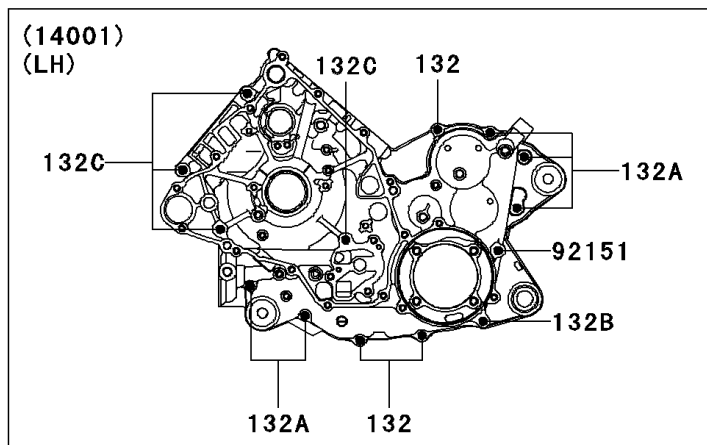

## 2008 Teryx® 750 4x4 LE PARTS DIAGRAM

Crankcase

E1411

## 2008 Teryx® 750 4x4 LE PARTS LIST

Crankcase

ITEM NAME	PART NUMBER	QUANTITY
BOLT-FLANGED-SMALL,6X40 (Ref # 132)	132BD0640	1
BOLT-FLANGED-SMALL,6X65 (Ref # 132A)	132BD0665	1
BOLT-FLANGED-SMALL,8X110 (Ref # 132B)	132BD08110	1
BOLT-FLANGED-SMALL,8X75 (Ref # 132C)	132BD0875	1
SCREW-CSK-CROS,6X16 (Ref # 221)	221AA0616	1
CIRCLIP-TYPE-C,37MM (Ref # 481)	481J3700	1
BEARING-BALL (Ref # 601)	601A6000	1
BEARING-BALL,#6304 (Ref # 601A)	601A6304	1
SET-CRANKCASE (Ref # 14001)	14001-0109	1
PLATE-POSITION (Ref # 14014)	14014-0006	1
FITTING,BREATHER (Ref # 14067)	14067-006	1
LABEL-MANUAL,OIL LEVEL (Ref # 56033)	56033-0078	1
PIN,10X14 (Ref # 92043)	92043-1506	1
BEARING-BALL,5208X2-A-ECG45 (Ref # 92045)	92045-0012	1
BEARING-BALL,#6004 (Ref # 92045A)	92045-0076	1
BEARING-BALL,6303LUA (Ref # 92045B)	92045-0091	1
BEARING-BALL,6306SH2 (Ref # 92045C)	92045-1190	1
BEARING-NEEDLE (Ref # 92046)	92046-0022	1
BEARING-NEEDLE,TA202715ZE (Ref # 92046A)	92046-1118	1
BEARING-NEEDLE (Ref # 92046B)	92046-1143	1
SEAL-OIL,TC 35X50X8 (Ref # 92049)	92049-1452	1
SEAL-OIL,TCY 28X42X8 (Ref # 92049A)	92049-1570	1
SEAL-OIL,HTC 30X45X8 (Ref # 92049B)	92049-1575	1
RING-O,25.7X2.4 (Ref # 92055)	92055-1136	1
GASKET,12X22X2 (Ref # 92065)	92065-097	1
PLUG,OIL DRAIN,12X15 (Ref # 92066)	92066-1174	1
BOLT,8X110 (Ref # 92151)	92151-1689	1
CLAMP (Ref # 92171)	92171-0329	1
CLAMP (Ref # 92171A)	92171-0514	1

## 2008 Teryx® 750 4x4 LE PARTS LIST

Crankcase

ITEM NAME	PART NUMBER	QUANTITY
TUBE,BREATHER (Ref # 92192)	92192-0400	1
TUBE,OIL RETURN (Ref # 92192A)	92192-0703	1