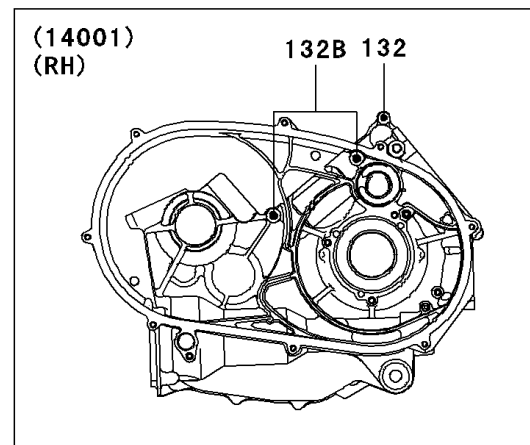

## 2008 Teryx® 750 4x4 LE PARTS DIAGRAM

Crankcase

E1411

## 2008 Teryx® 750 4x4 LE PARTS LIST

Crankcase

ITEM NAME	PART NUMBER	QUANTITY
BOLT-FLANGED-SMALL,6X40 (Ref # 132)	132BD0640	1
BOLT-FLANGED-SMALL,6X65 (Ref # 132A)	132BD0665	1
BOLT-FLANGED-SMALL,8X110 (Ref # 132B)	132BD08110	1
BOLT-FLANGED-SMALL,8X75 (Ref # 132C)	132BD0875	1
SCREW-CSK-CROS,6X16 (Ref # 221)	221AA0616	1
CIRCLIP-TYPE-C,37MM (Ref # 481)	481J3700	1
BEARING-BALL (Ref # 601)	601A6000	1
BEARING-BALL,#6304 (Ref # 601A)	601A6304	1
SET-CRANKCASE (Ref # 14001)	14001-0109	1
PLATE-POSITION (Ref # 14014)	14014-0006	1
FITTING,BREATHER (Ref # 14067)	14067-006	1
LABEL-MANUAL,OIL LEVEL (Ref # 56033)	56033-0078	1
PIN,10X14 (Ref # 92043)	92043-1506	1
BEARING-BALL,5208X2-A-ECG45 (Ref # 92045)	92045-0012	1
BEARING-BALL,#6004 (Ref # 92045A)	92045-0076	1
BEARING-BALL,6303LUA (Ref # 92045B)	92045-0091	1
BEARING-BALL,6306SH2 (Ref # 92045C)	92045-1190	1
BEARING-NEEDLE (Ref # 92046)	92046-0022	1
BEARING-NEEDLE,TA202715ZE (Ref # 92046A)	92046-1118	1
BEARING-NEEDLE (Ref # 92046B)	92046-1143	1
SEAL-OIL,TC 35X50X8 (Ref # 92049)	92049-1452	1
SEAL-OIL,TCY 28X42X8 (Ref # 92049A)	92049-1570	1
SEAL-OIL,HTC 30X45X8 (Ref # 92049B)	92049-1575	1
RING-O,25.7X2.4 (Ref # 92055)	92055-1136	1
GASKET,12X22X2 (Ref # 92065)	92065-097	1
PLUG,OIL DRAIN,12X15 (Ref # 92066)	92066-1174	1
BOLT,8X110 (Ref # 92151)	92151-1689	1
CLAMP (Ref # 92171)	92171-0329	1
CLAMP (Ref # 92171A)	92171-0514	1

## 2008 Teryx® 750 4x4 LE PARTS LIST

Crankcase

ITEM NAME	PART NUMBER	QUANTITY
TUBE,BREATHER (Ref # 92192)	92192-0400	1
TUBE,OIL RETURN (Ref # 92192A)	92192-0703	1