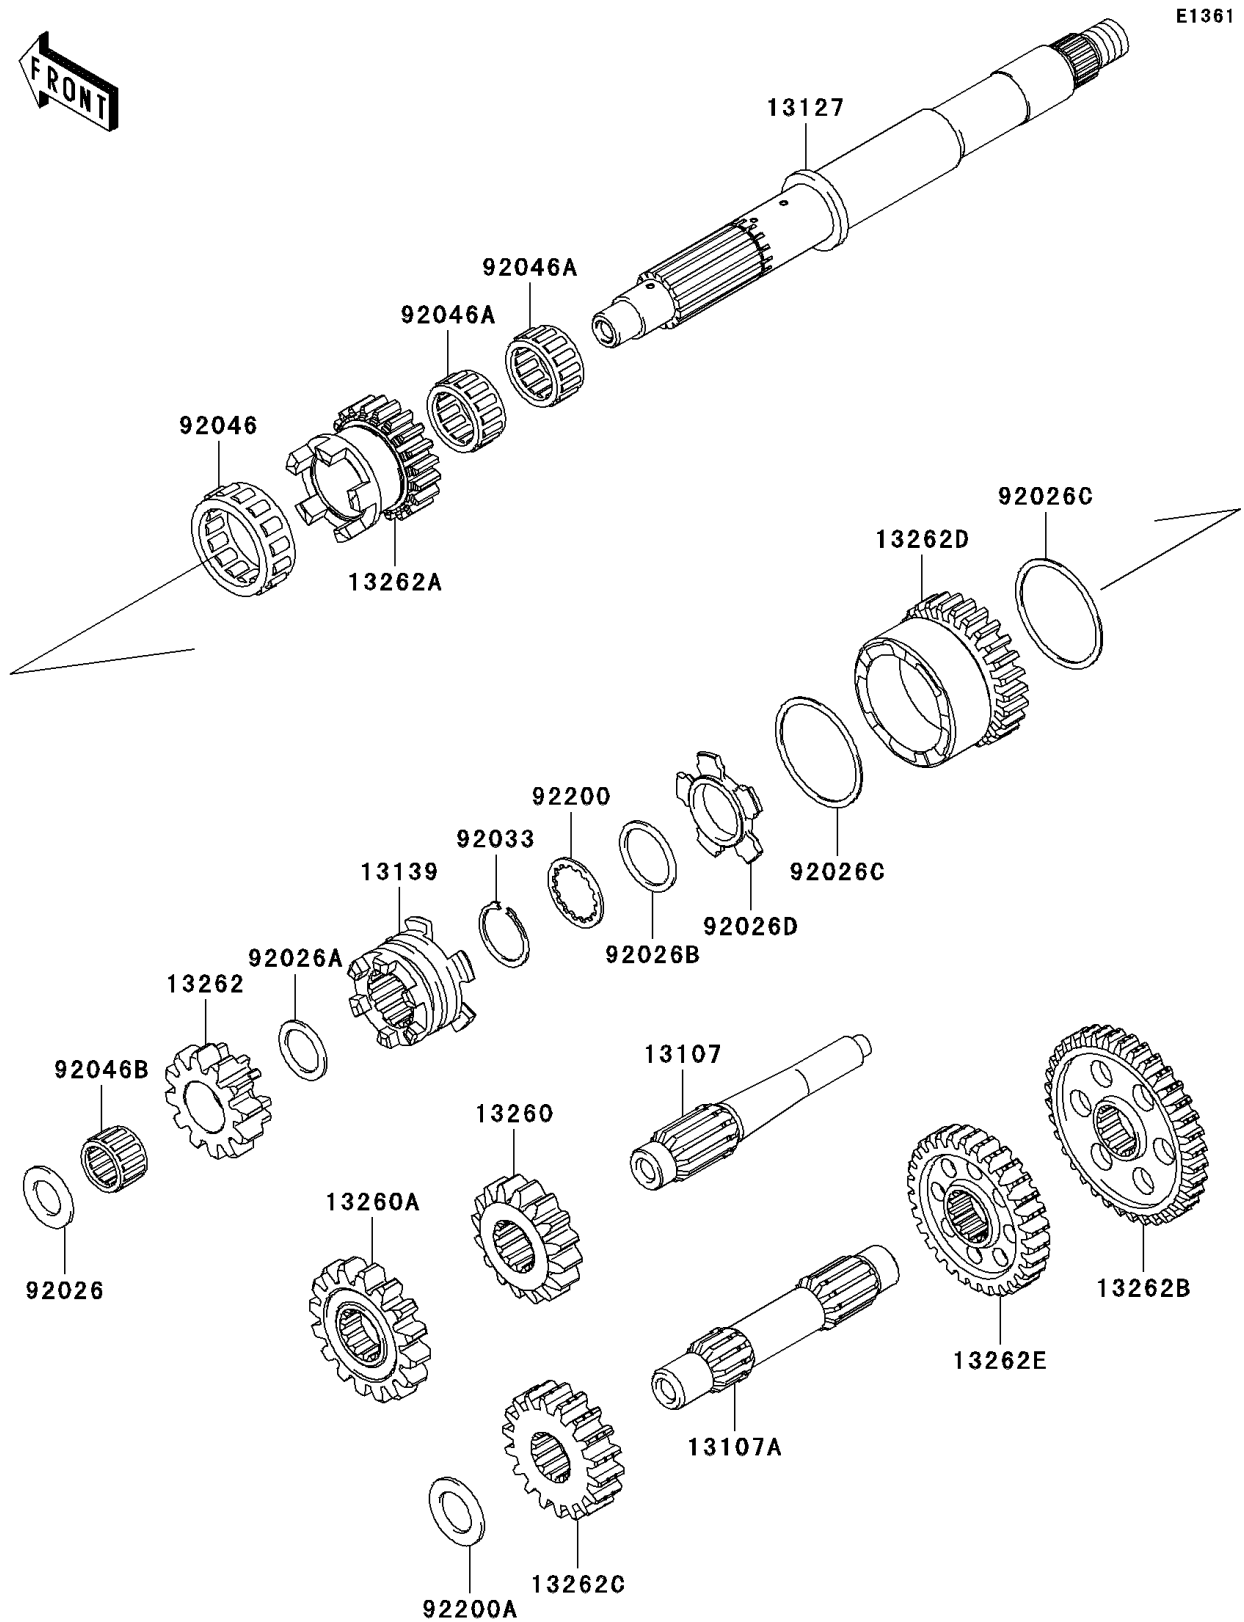

## 2008 Teryx® 750 4x4 LE PARTS DIAGRAM

Transmission

## 2008 Teryx® 750 4x4 LE PARTS LIST

Transmission

ITEM NAME	PART NUMBER	QUANTITY
SHAFT,REVERSE,IDLE (Ref # 13107)	13107-0158	1
SHAFT,COUNTER (Ref # 13107A)	13107-0177	1
SHAFT-TRANSMISSION INPUT (Ref # 13127)	13127-0049	1
SHIFTER (Ref # 13139)	13139-0003	1
GEAR,OUTPUT REVERSE,16T (Ref # 13260)	13260-1872	1
GEAR,DRIVEN REVERSE,16T (Ref # 13260A)	13260-1873	1
GEAR,INPUT REVERSE,12T (Ref # 13262)	13262-0235	1
GEAR,INPUT LOW,20T (Ref # 13262A)	13262-0545	1
GEAR,OUTPUT LOW,36T (Ref # 13262B)	13262-0546	1
GEAR,OUTPUT DRIVE,18T (Ref # 13262C)	13262-0547	1
GEAR,INPUT HI,26T (Ref # 13262D)	13262-0573	1
GEAR,OUTPUT HI,30T (Ref # 13262E)	13262-0574	1
SPACER,17.3X30X2.0 (Ref # 92026)	92026-1415	1
SPACER,21.2X29X1.6 (Ref # 92026A)	92026-1568	1
SPACER,28.2X34.5X1.6 (Ref # 92026B)	92026-1587	1
SPACER,48.2X54.3X1.0 (Ref # 92026C)	92026-1599	1
SPACER,HI&LOW (Ref # 92026D)	92026-1600	1
RING-SNAP,25.9X30.6X1.2 (Ref # 92033)	92033-1037	1
BEARING-NEEDLE,HIGH GEAR (Ref # 92046)	92046-1276	1
BEARING-NEEDLE,FWF-283317 (Ref # 92046A)	92046-1278	1
BEARING-NEEDLE,REVERSE GEAR (Ref # 92046B)	92046-1279	1
WASHER,28.5X34.0X1.5 (Ref # 92200)	92200-1240	1
WASHER,20.3X33X2.0 (Ref # 92200A)	92200-1351	1