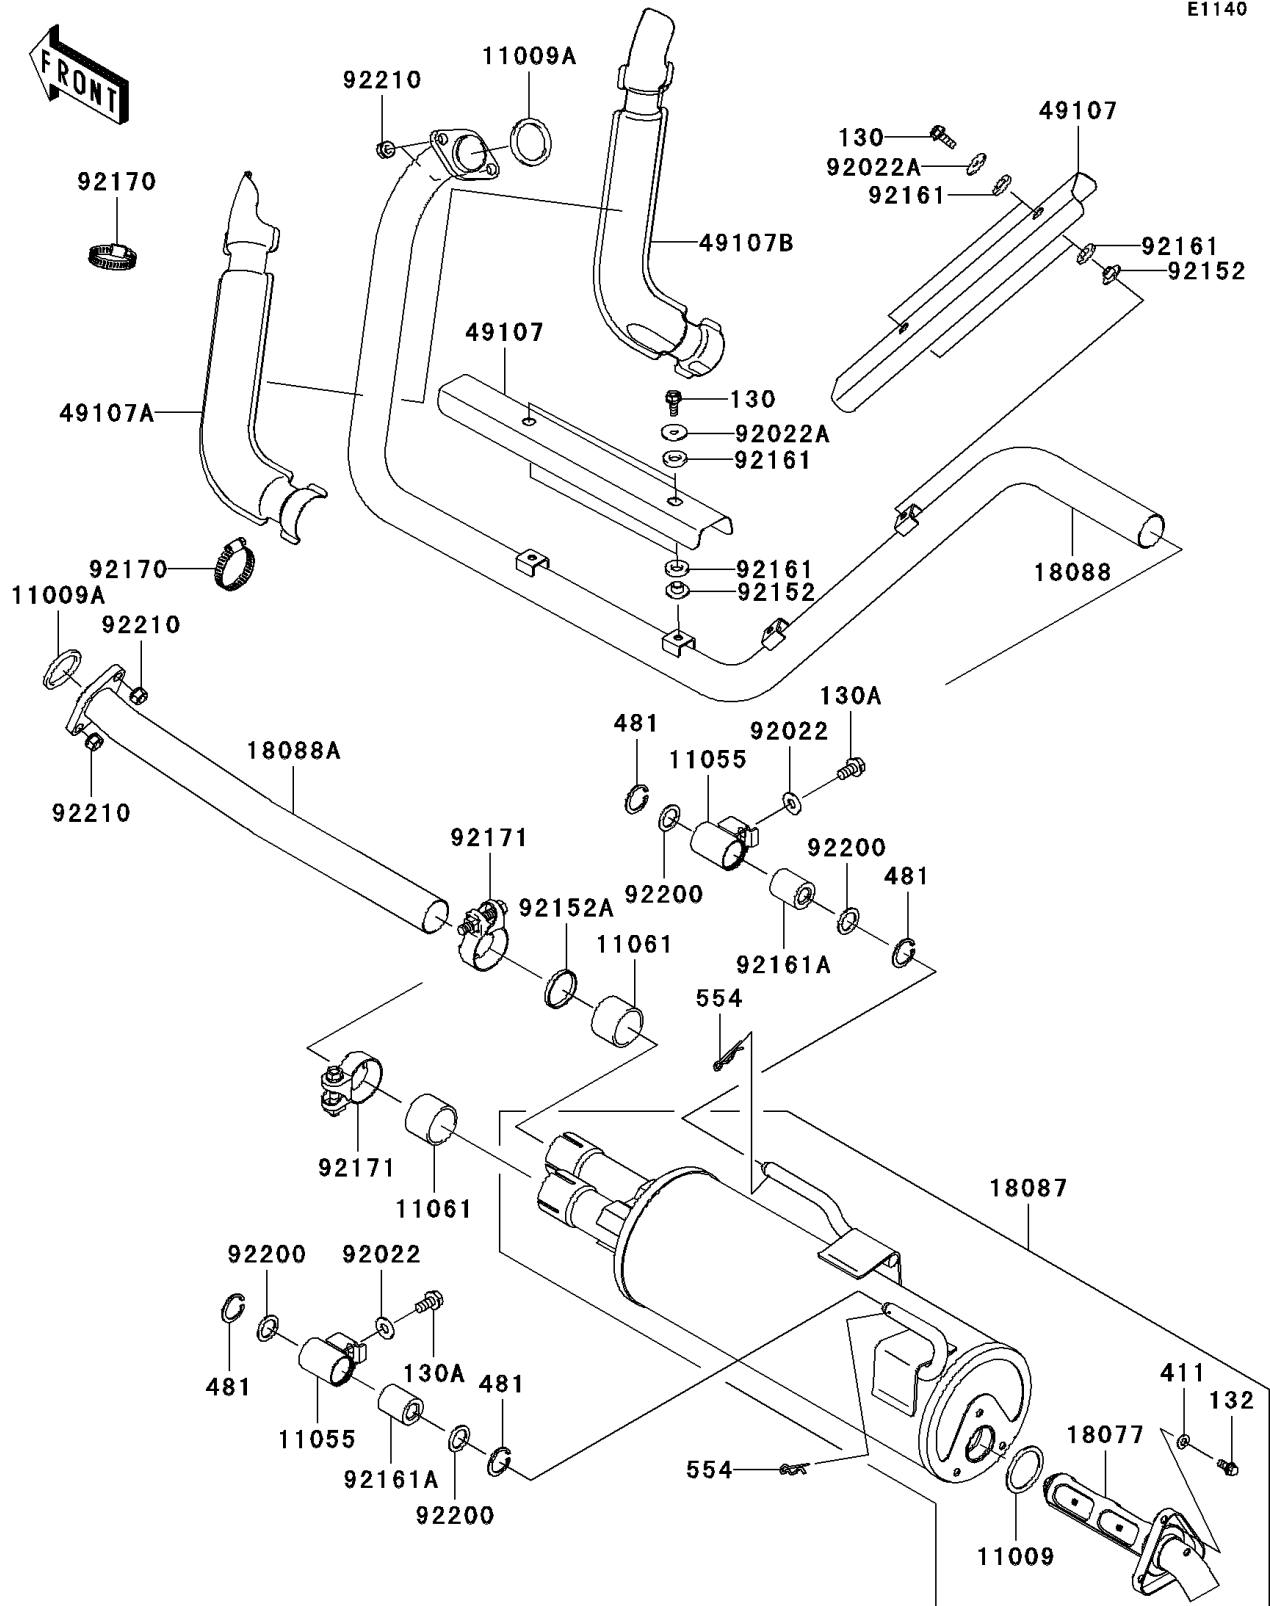

## 2008 Teryx® 750 4x4 LE PARTS DIAGRAM

Muffler(s)

E1140

## 2008 Teryx® 750 4x4 LE PARTS LIST

Muffler(s)

ITEM NAME	PART NUMBER	QUANTITY
BOLT-FLANGED,6X16 (Ref # 130)	130BD0616	1
BOLT-FLANGED,8X16 (Ref # 130A)	130CB0816	1
BOLT-FLANGED-SMALL,6X12 (Ref # 132)	132BD0612	1
WASHER-PLAIN,6MM (Ref # 411)	411S0600	1
CIRCLIP-TYPE-C,25MM (Ref # 481)	481J2500	1
PIN-SNAP,12MM (Ref # 554)	554DA1200	1
GASKET,EXHAUST PIPE HOLDER (Ref # 11009)	11009-1856	1
GASKET,EXHAUST HOLDER (Ref # 11009A)	11009-1894	1
BRACKET (Ref # 11055)	11055-0499	1
GASKET,MUFFLER CONNECTING (Ref # 11061)	11061-0360	1
ARRESTER-SPARK (Ref # 18077)	18077-0027	1
MUFFLER (Ref # 18087)	18087-0177	1
PIPE-EXHAUST,FR (Ref # 18088)	18088-0423	1
PIPE-EXHAUST,RR (Ref # 18088A)	18088-0430	1
COVER-EXHAUST PIPE,MIDDLE (Ref # 49107)	49107-0118	1
COVER-EXHAUST PIPE,FR,LH (Ref # 49107A)	49107-0130	1
COVER-EXHAUST PIPE,FR,RH (Ref # 49107B)	49107-0131	1
WASHER,8.5X20X1.6,BLACK (Ref # 92022)	92022-1317	1
WASHER,6.5X22X1.6 (Ref # 92022A)	92022-237	1
COLLAR (Ref # 92152)	92152-0423	1
COLLAR (Ref # 92152A)	92152-0741	1
DAMPER (Ref # 92161)	92161-0319	1
DAMPER (Ref # 92161A)	92161-0594	1
CLAMP (Ref # 92170)	92170-1036	1
CLAMP (Ref # 92171)	92171-1921	1
WASHER,17X24.5X1.2 (Ref # 92200)	92200-0421	1
NUT,8MM (Ref # 92210)	92210-1242	1