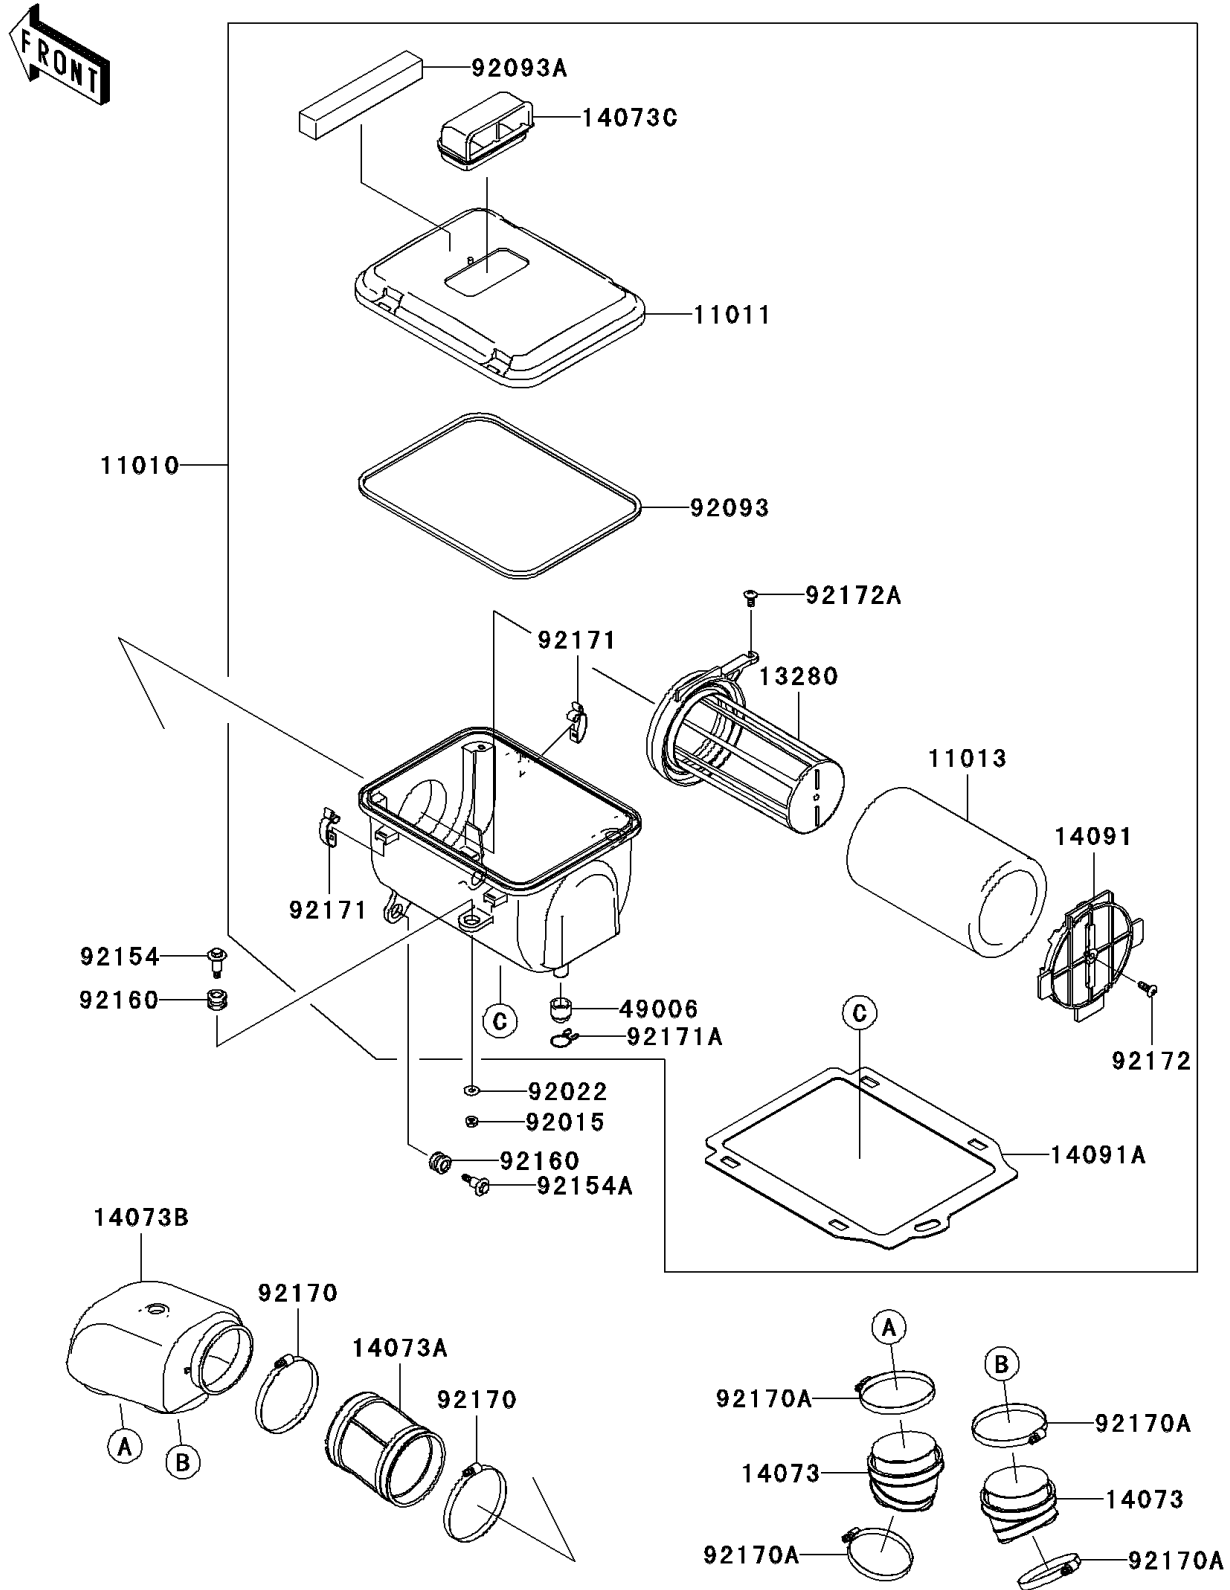

2008 Teryx® 750 4x4 LE PARTS DIAGRAM

Air Cleaner

E1130

2008 Teryx® 750 4x4 LE PARTS LIST

Air Cleaner

ITEM NAME	PART NUMBER	QUANTITY
FILTER-ASSY-AIR (Ref # 11010)	11010-0154	1
CASE-AIR FILTER,UPP (Ref # 11011)	11011-0120	1
ELEMENT-AIR FILTER (Ref # 11013)	11013-0018	1
HOLDER (Ref # 13280)	13280-0267	1
DUCT,JOINT (Ref # 14073)	14073-0030	1
DUCT,JOINT,A/C (Ref # 14073A)	14073-0140	1
DUCT,MIDDLE (Ref # 14073B)	14073-0141	1
DUCT (Ref # 14073C)	14073-0199	1
COVER (Ref # 14091)	14091-0935	1
COVER (Ref # 14091A)	14091-0989	1
BOOT,DRAIN (Ref # 49006)	49006-3718	1
NUT,FLANGED,6MM (Ref # 92015)	92015-1367	1
WASHER,6.5X16X1.0 (Ref # 92022)	92022-1093	1
SEAL (Ref # 92093)	92093-0083	1
SEAL (Ref # 92093A)	92093-0126	1
BOLT,FLANGED,6X28.7 (Ref # 92154)	92154-0028	1
BOLT,FLANGED,6X27.5 (Ref # 92154A)	92154-0029	1
DAMPER (Ref # 92160)	92160-1594	1
CLAMP (Ref # 92170)	92170-1676	1
CLAMP (Ref # 92170A)	92170-1763	1
CLAMP (Ref # 92171)	92171-0225	1
CLAMP,BOOT (Ref # 92171A)	92171-3711	1
SCREW,6X18 (Ref # 92172)	92172-0130	1
SCREW,6X14 (Ref # 92172A)	92172-0131	1