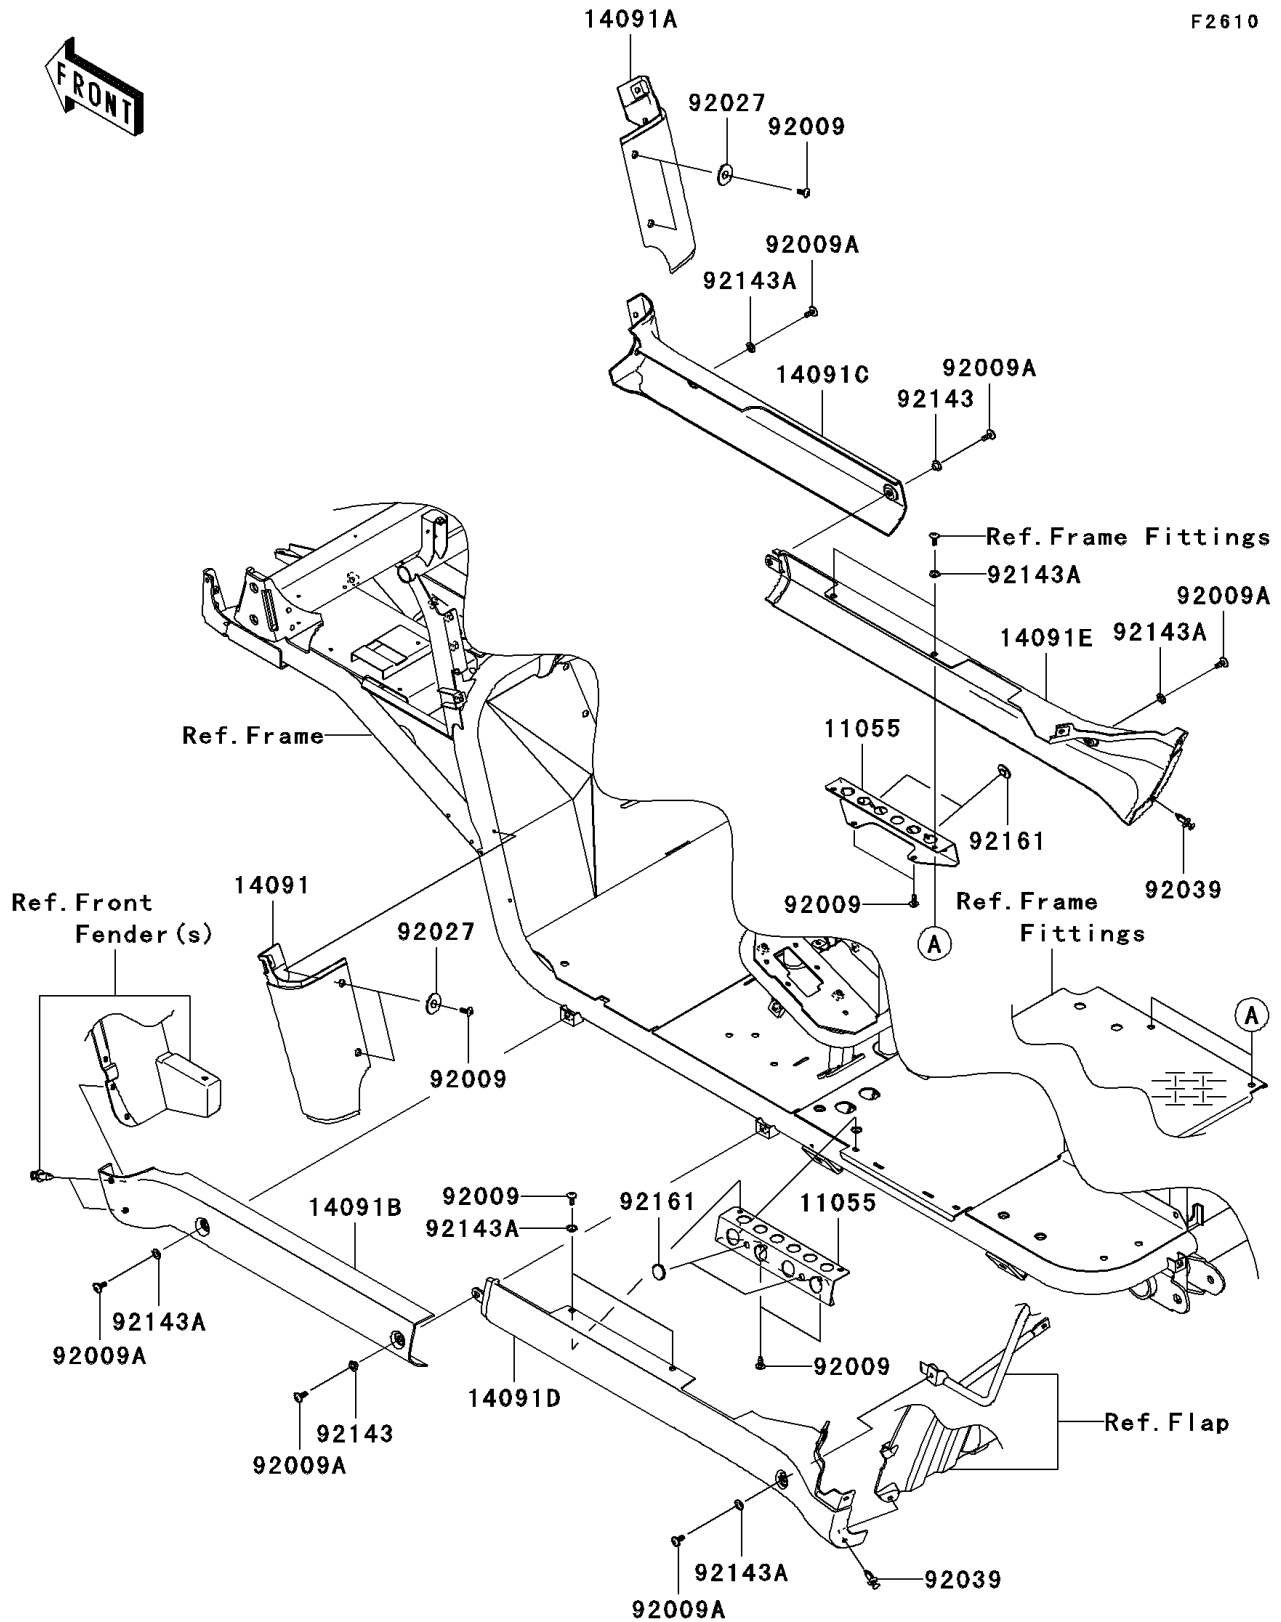

## 2010 MULE™ 4010 Trans4x4® Diesel Realtree APG HD® PARTS DIAGRAM

Side Covers/Chain Cover

F2610

## 2010 MULE™ 4010 Trans4x4® Diesel Realtree APG HD® PARTS LIST

Side Covers/Chain Cover

ITEM NAME	PART NUMBER	QUANTITY
BRACKET (Ref # 11055)	11055-0599	1
COVER,FR FENDER,LWR,LH,F.BLACK (Ref # 14091)	14091-0821-6Z	1
COVER,FR FENDER,LWR,RH,F.BLACK (Ref # 14091A)	14091-0822-6Z	1
COVER,SIDE STEP,FR,LH,F.BLACK (Ref # 14091B)	14091-0823-6Z	1
COVER,SIDE STEP,FR,RH,F.BLACK (Ref # 14091C)	14091-0824-6Z	1
COVER,SIDE STEP,RR,LH,F.BLACK (Ref # 14091D)	14091-0825-6Z	1
COVER,SIDE STEP,RR,RH,F.BLACK (Ref # 14091E)	14091-0826-6Z	1
SCREW,TAPPING,6X16 (Ref # 92009)	92009-1166	1
SCREW,6X16 (Ref # 92009A)	92009-1621	1
COLLAR,L=4.7 (Ref # 92027)	92027-1964	1
RIVET (Ref # 92039)	92039-1229	1
COLLAR (Ref # 92143)	92143-1057	1
COLLAR (Ref # 92143A)	92143-1087	1
DAMPER,RUBBER (Ref # 92161)	92161-1200	1