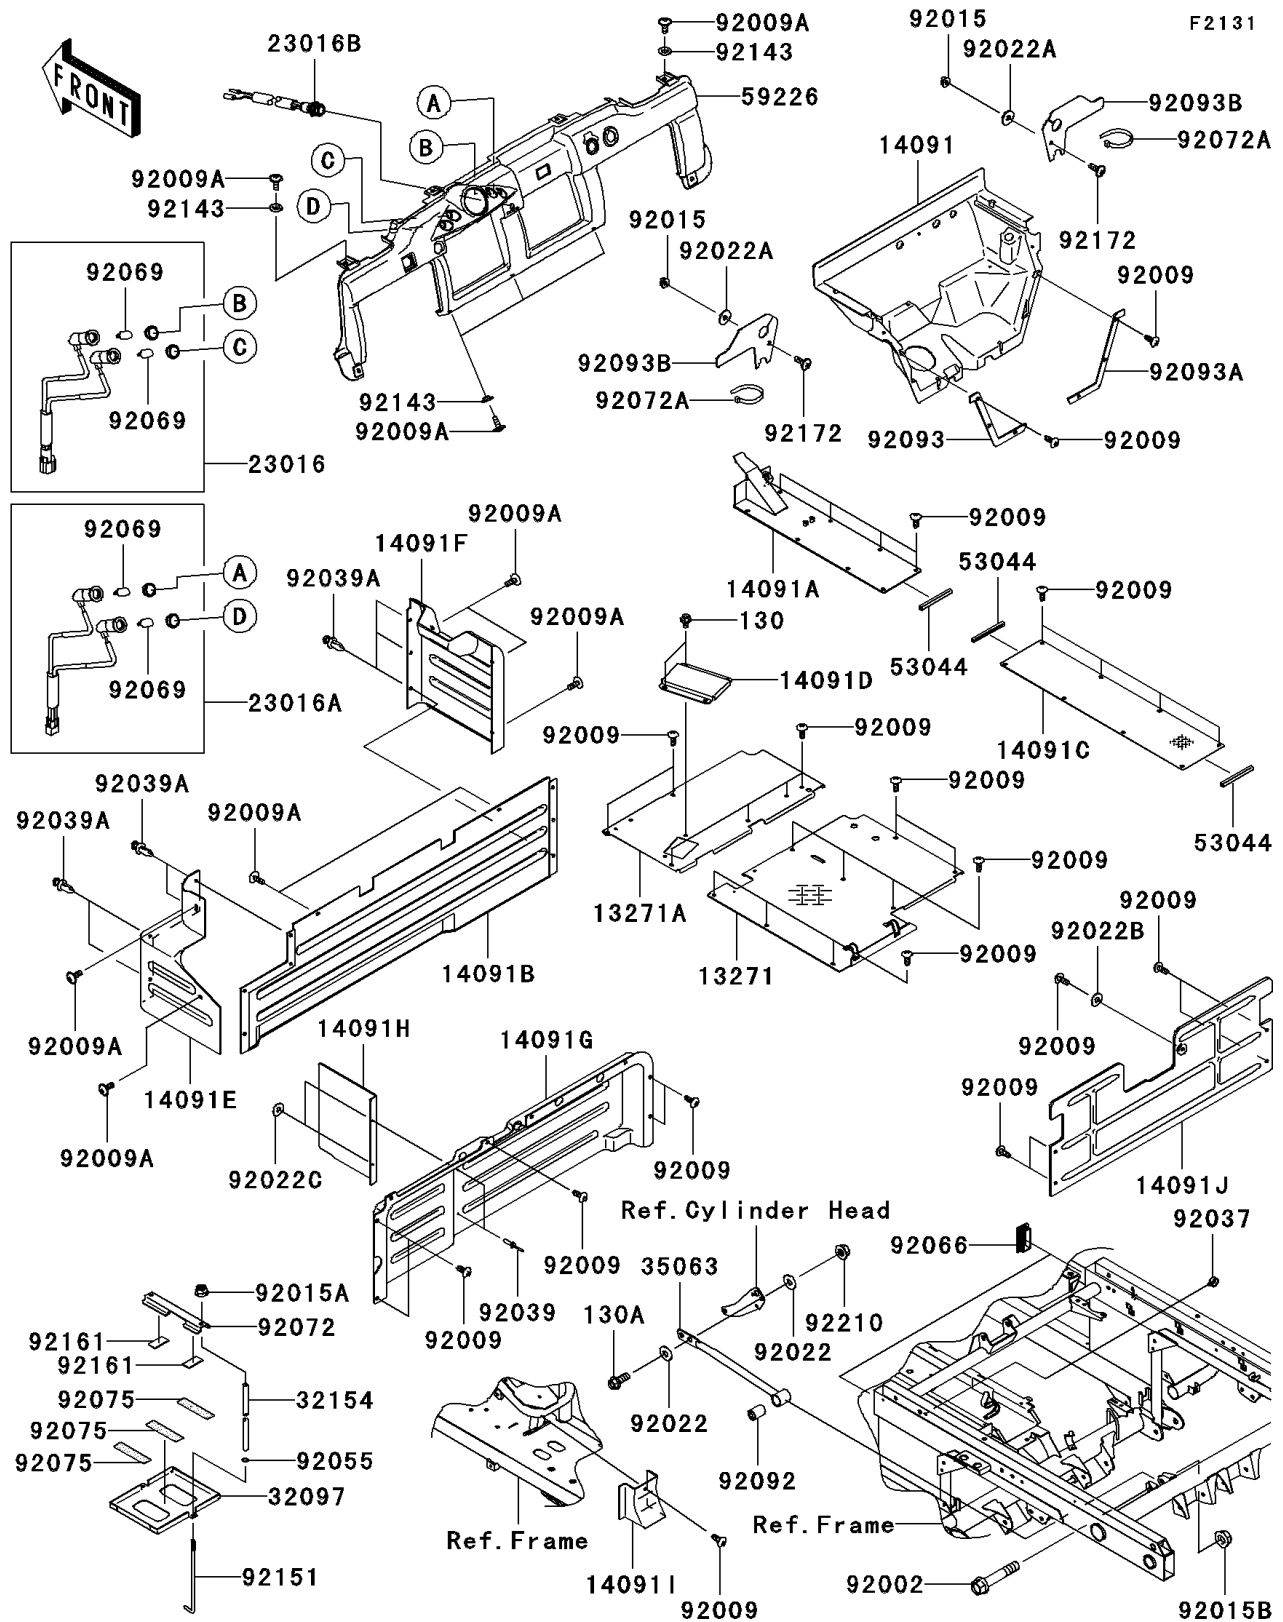

2010 MULE™ 4010 Trans4x4® Diesel Realtree APG HD® PARTS DIAGRAM

Frame Fittings

2010 MULE™ 4010 Trans4x4® Diesel Realtree APG HD® PARTS LIST

Frame Fittings

ITEM NAME	PART NUMBER	QUANTITY
PLATE,FLOOR,RH (Ref # 13271)	13271-7602	1
PLATE,FLOOR,RH (Ref # 13271A)	13271-7606	1
COVER,FLOOR (Ref # 14091)	14091-1378	1
COVER,FLOOR,CNT,FR (Ref # 14091A)	14091-1692	1
COVER,FRONT SEAT,CNT (Ref # 14091B)	14091-7531	1
COVER,FLOOR,CNT,RR (Ref # 14091C)	14091-7535	1
COVER (Ref # 14091D)	14091-7536	1
COVER,FRONT SEAT,LH (Ref # 14091E)	14091-7541	1
COVER,FRONT SEAT,RH (Ref # 14091F)	14091-7542	1
COVER,FRONT SEAT,RR,LWR (Ref # 14091G)	14091-7549	1
COVER,FUEL TANK (Ref # 14091H)	14091-7550	1
COVER,PARKING CABLE (Ref # 14091I)	14091-7551	1
COVER,REAR SEAT,LWR (Ref # 14091J)	14091-7558	1
LAMP-ASSY,PARKING&WATER TEMP (Ref # 23016)	23016-0035	1
LAMP-ASSY,OIL PRESSURE&GROW (Ref # 23016A)	23016-0037	1
LAMP-ASSY,LED (Ref # 23016B)	23016-7501	1
CASE-BATTERY (Ref # 32097)	32097-1200	1
PIPE,12.7X15.18X199.5 (Ref # 32154)	32154-7613	1
STAY (Ref # 35063)	35063-1107	1
TRIM,L=111 (Ref # 53044)	53044-7502	1
PANEL-CONTROL,CAMOUFLAGE (Ref # 59226)	59226-0015-16P	1
BOLT,ROD,12MM (Ref # 92002)	92002-1757	1
SCREW,TAPPING,6X16 (Ref # 92009)	92009-1166	1
SCREW,6X16 (Ref # 92009A)	92009-1621	1
NUT,FLANGED,6MM,BLACK (Ref # 92015)	92015-1233	1
NUT,FLANGED,8MM (Ref # 92015A)	92015-1406	1
NUT,12MM (Ref # 92015B)	92015-1706	1
WASHER,8.5X20X1.6,BLACK (Ref # 92022)	92022-1317	1
WASHER,6.5X20X1.6,BLACK (Ref # 92022A)	92022-1346	1