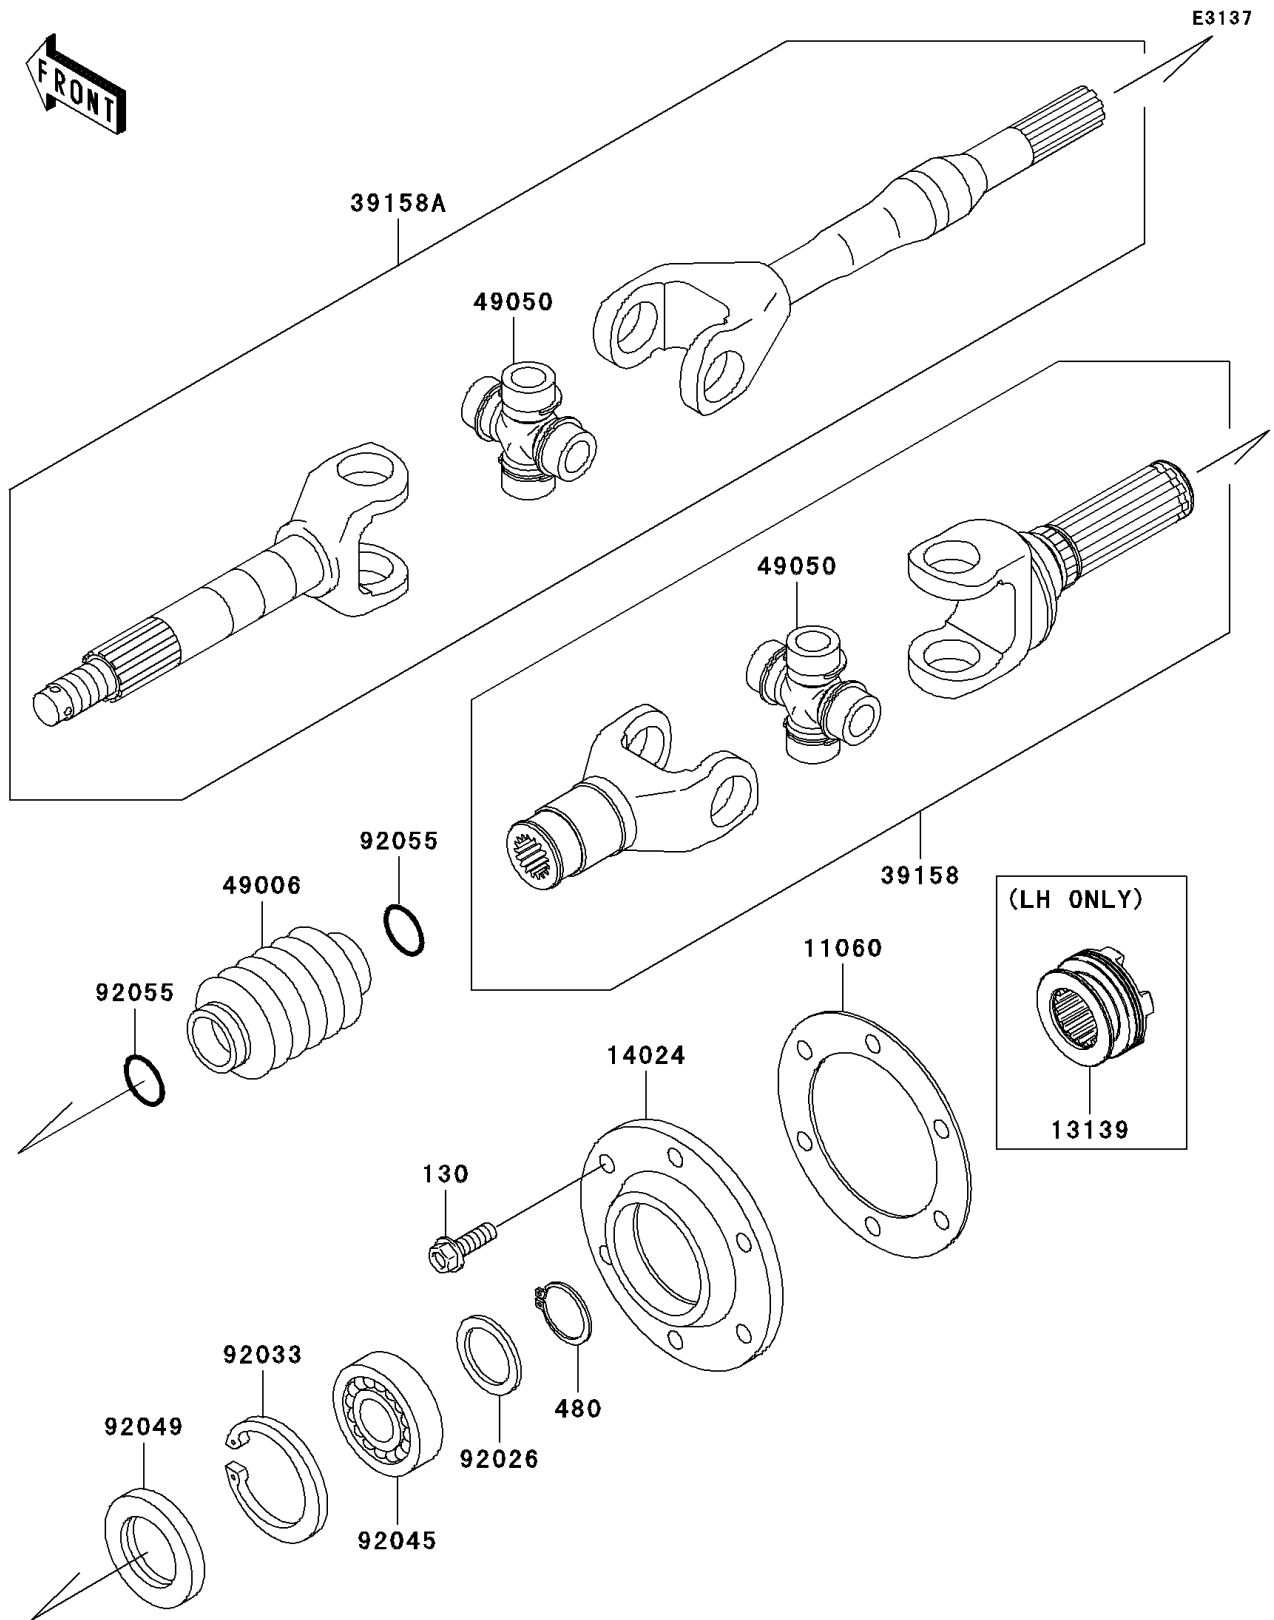

2010 MULE™ 4010 Trans4x4® Diesel Realtree APG HD® PARTS DIAGRAM

Drive Shaft-Rear

2010 MULE™ 4010 Trans4x4® Diesel Realtree APG HD® PARTS LIST

Drive Shaft-Rear

ITEM NAME	PART NUMBER	QUANTITY
BOLT-FLANGED,8X25 (Ref # 130)	130BA0825	1
CIRCLIP-TYPE-C,28MM (Ref # 480)	480J2800	1
GASKET,DRIVESHAFT COVER (Ref # 11060)	11060-1251	1
SHIFTER (Ref # 13139)	13139-0009	1
COVER,DRIVESHAFT (Ref # 14024)	14024-1560	1
SHAFT-ASSY-DRIVE,INSIDE (Ref # 39158)	39158-1119	1
SHAFT-ASSY-DRIVE (Ref # 39158A)	39158-1120	1
BOOT,DRIVE SHAFT (Ref # 49006)	49006-1257	1
SPIDER (Ref # 49050)	49050-0023	1
SPACER,28.1X38X2.6 (Ref # 92026)	92026-1489	1
RING-SNAP,55MM (Ref # 92033)	92033-1274	1
BEARING-BALL,L 6006 (Ref # 92045)	92045-0108	1
SEAL-OIL,TC35X55X8 (Ref # 92049)	92049-1298	1
RING-O,19.5X3.0 (Ref # 92055)	92055-1451	1